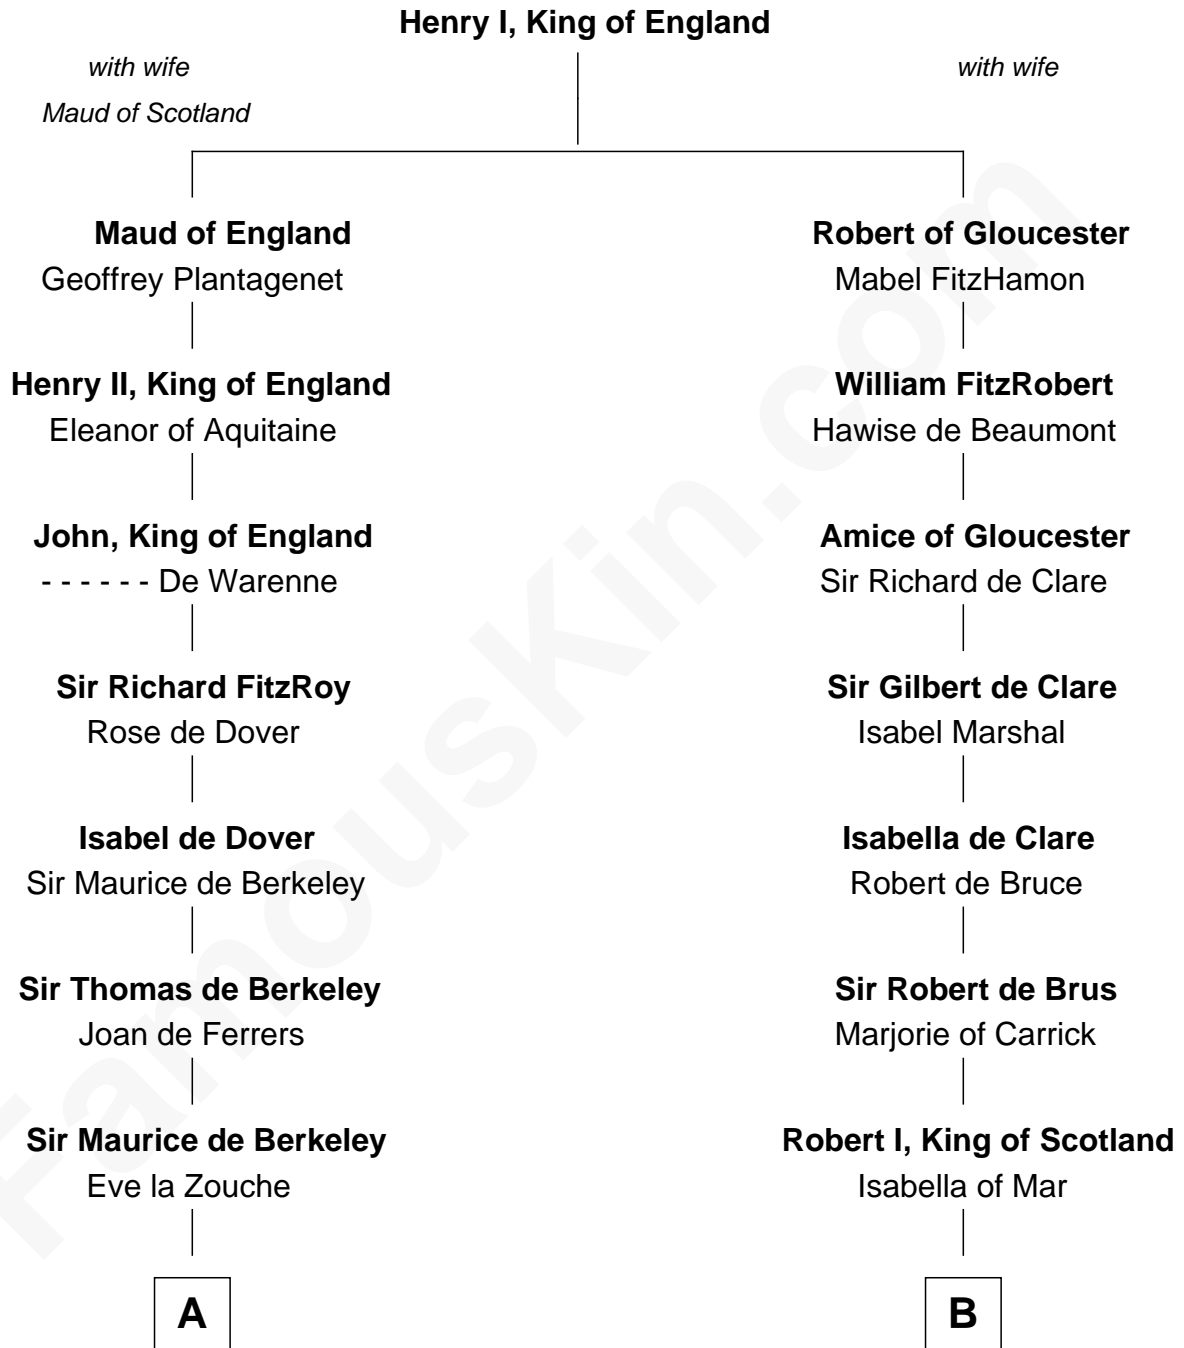

FamousKin.com Relationship Chart of

John Langdon

Signer of the U.S. Constitution

20th cousin of

Philip Livingston

Signer of the Declaration of Independence

C

Elizabeth Dudley

Kinsley Hall

Josiah Hall

Mary Woodbury

Mary Hall

John Langdon

John Langdon

Signer of the U.S. Constitution

D