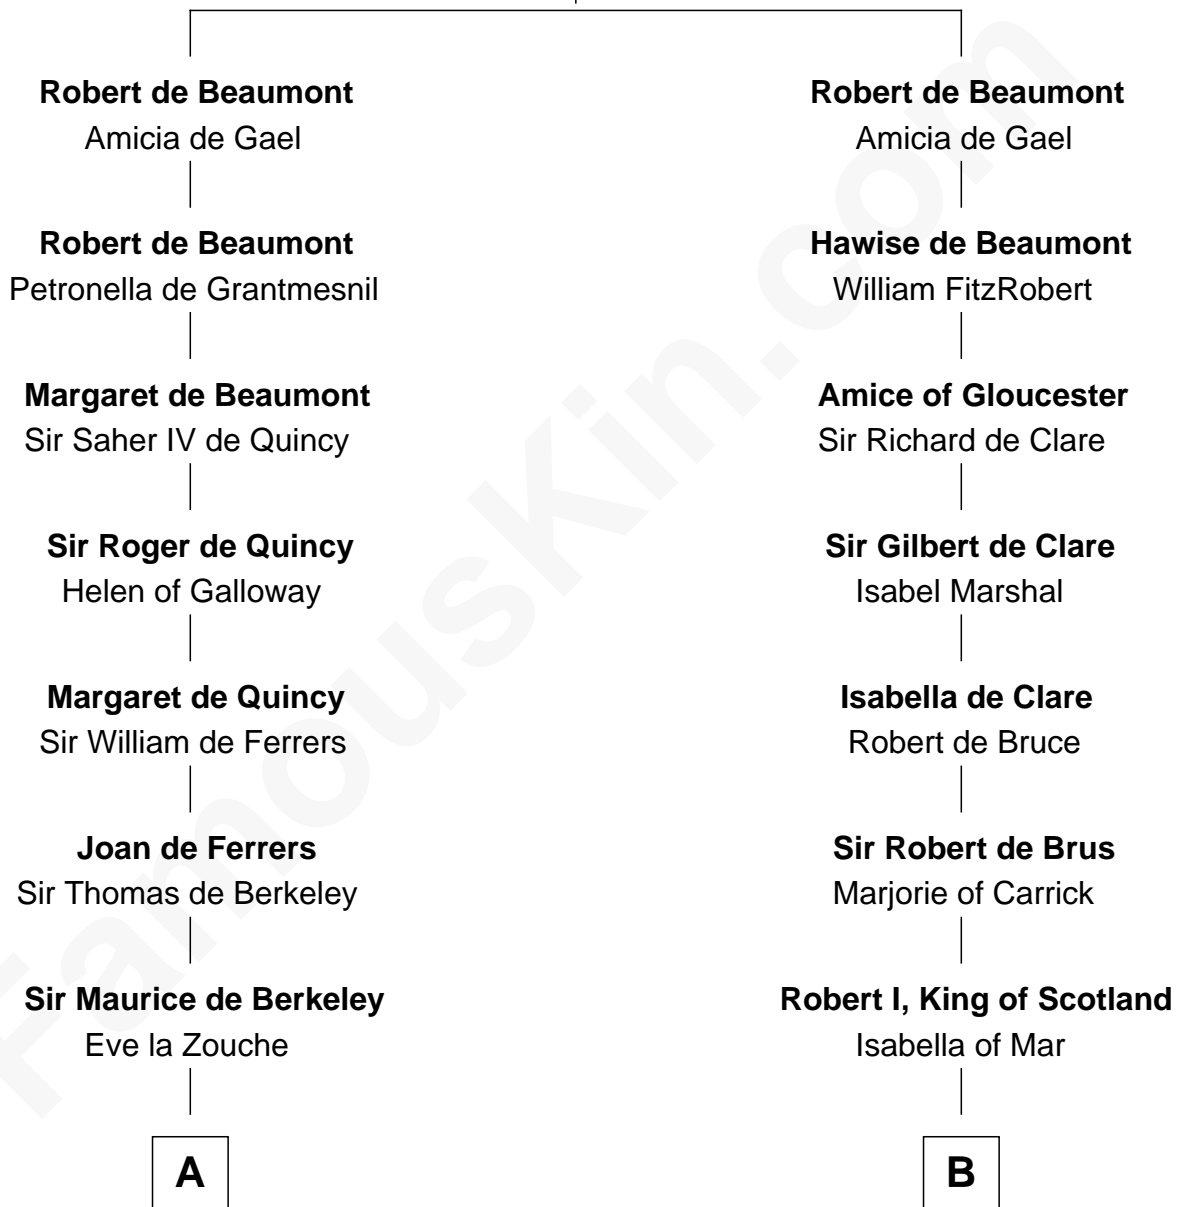

FamousKin.com Relationship Chart of

John Langdon

Signer of the U.S. Constitution

20th cousin of

Philip Livingston

Signer of the Declaration of Independence

Sir Robert de Beaumont

Isabel de Vermandois