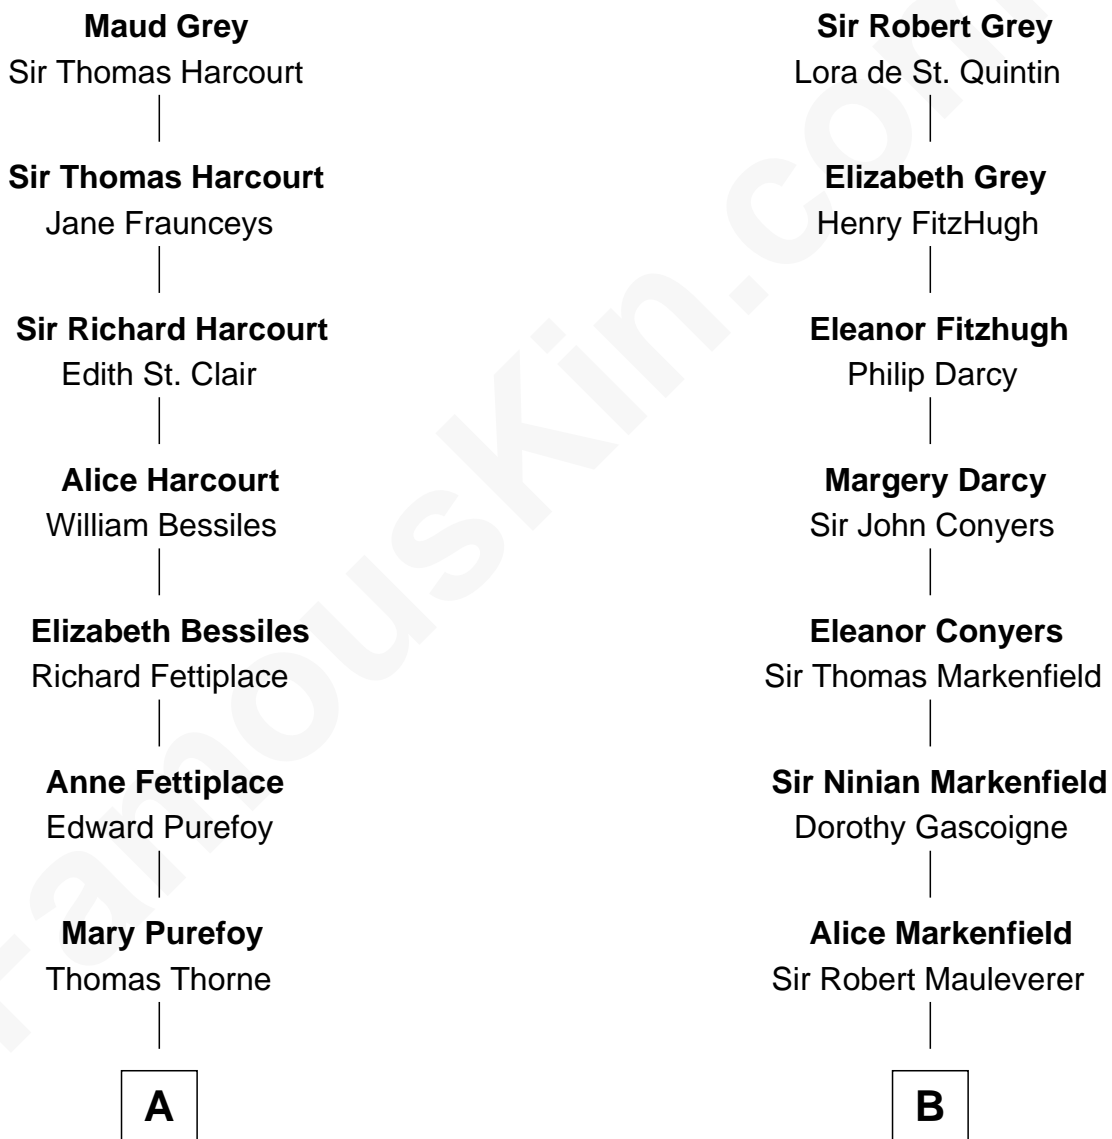

## Relationship Chart of

### John Langdon

*Signer of the U.S. Constitution*

13th cousin 5 times removed of

### Leverett Saltonstall

*55th Governor of Massachusetts*

**Sir John Grey**  
Avice Marmion

**C**

**Richard Middlecott Saltonstall**

Eleanor Brooks

**Leverett Saltonstall**

*55th Governor of Massachusetts*