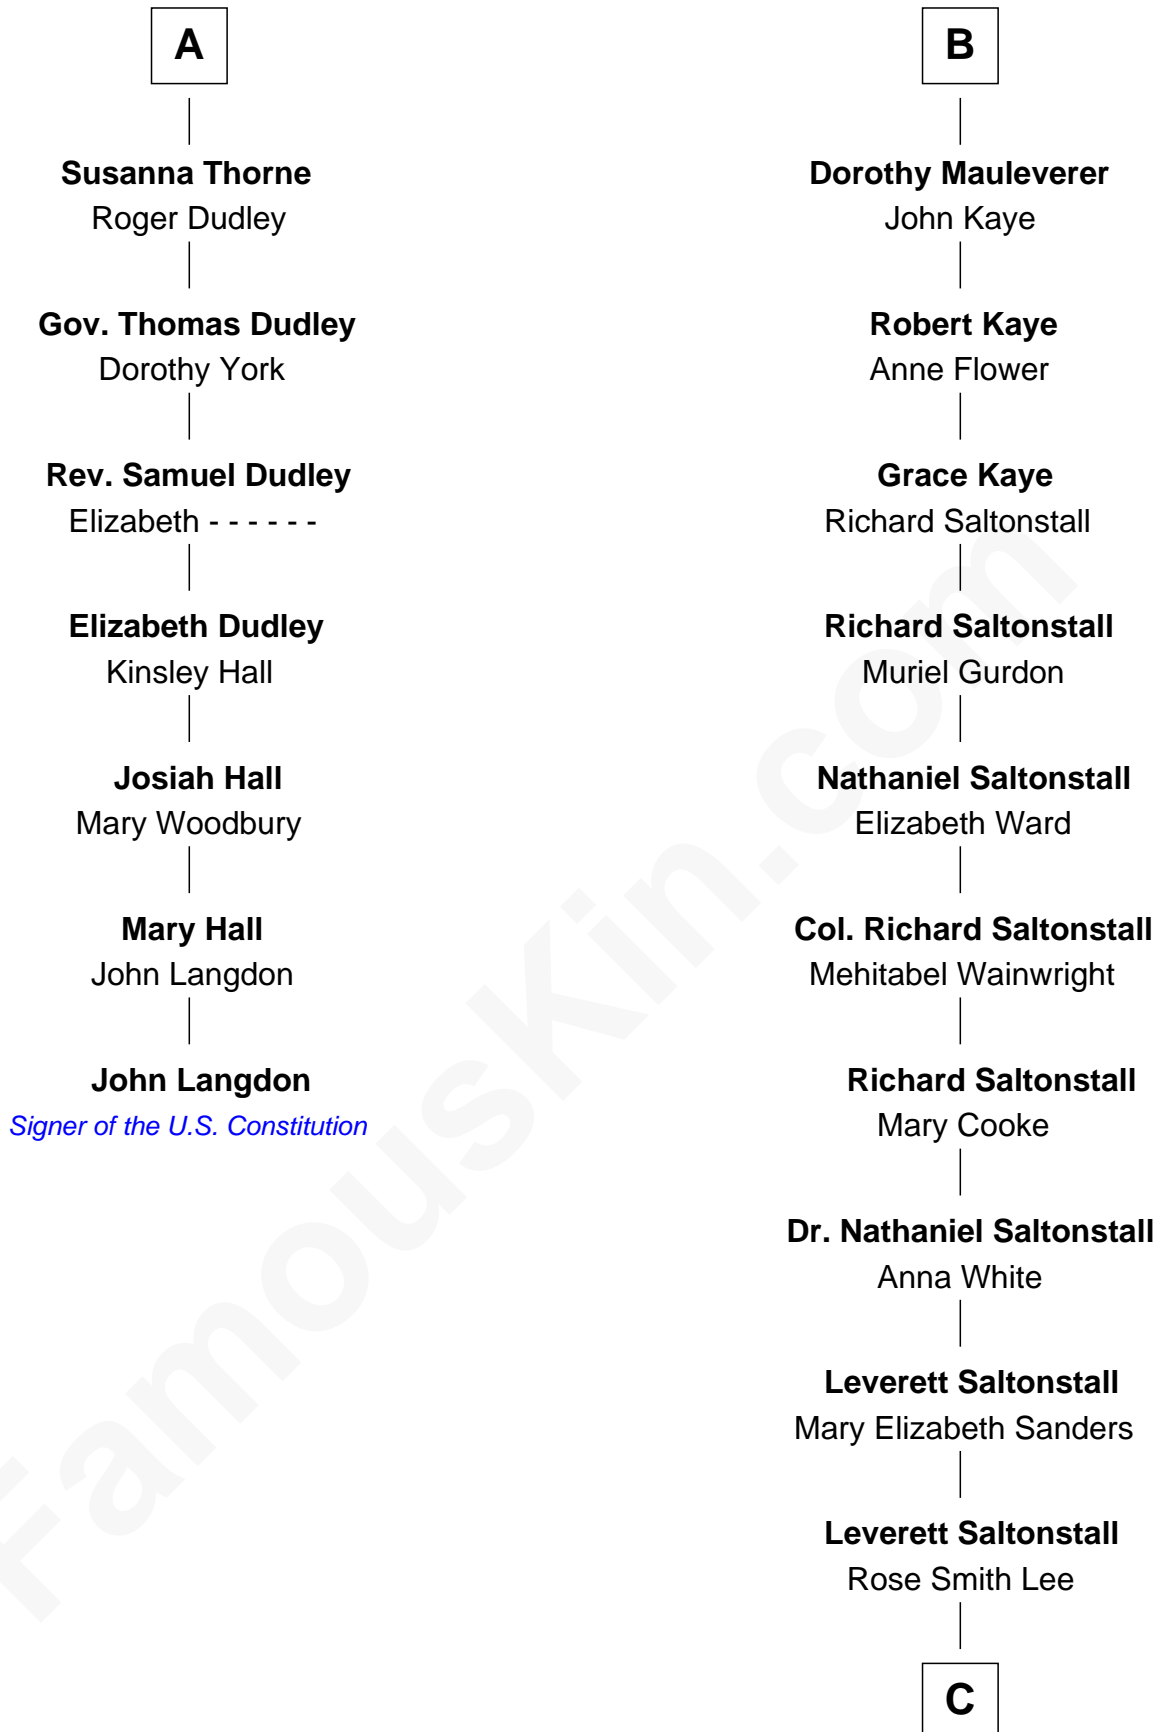

## Relationship Chart of

### John Langdon

*Signer of the U.S. Constitution*

13th cousin 5 times removed of

### Leverett Saltonstall

*55th Governor of Massachusetts*

**Sir John Grey**  
Avice Marmion

**C**

**Richard Middlecott Saltonstall**

Eleanor Brooks

**Leverett Saltonstall**

*55th Governor of Massachusetts*