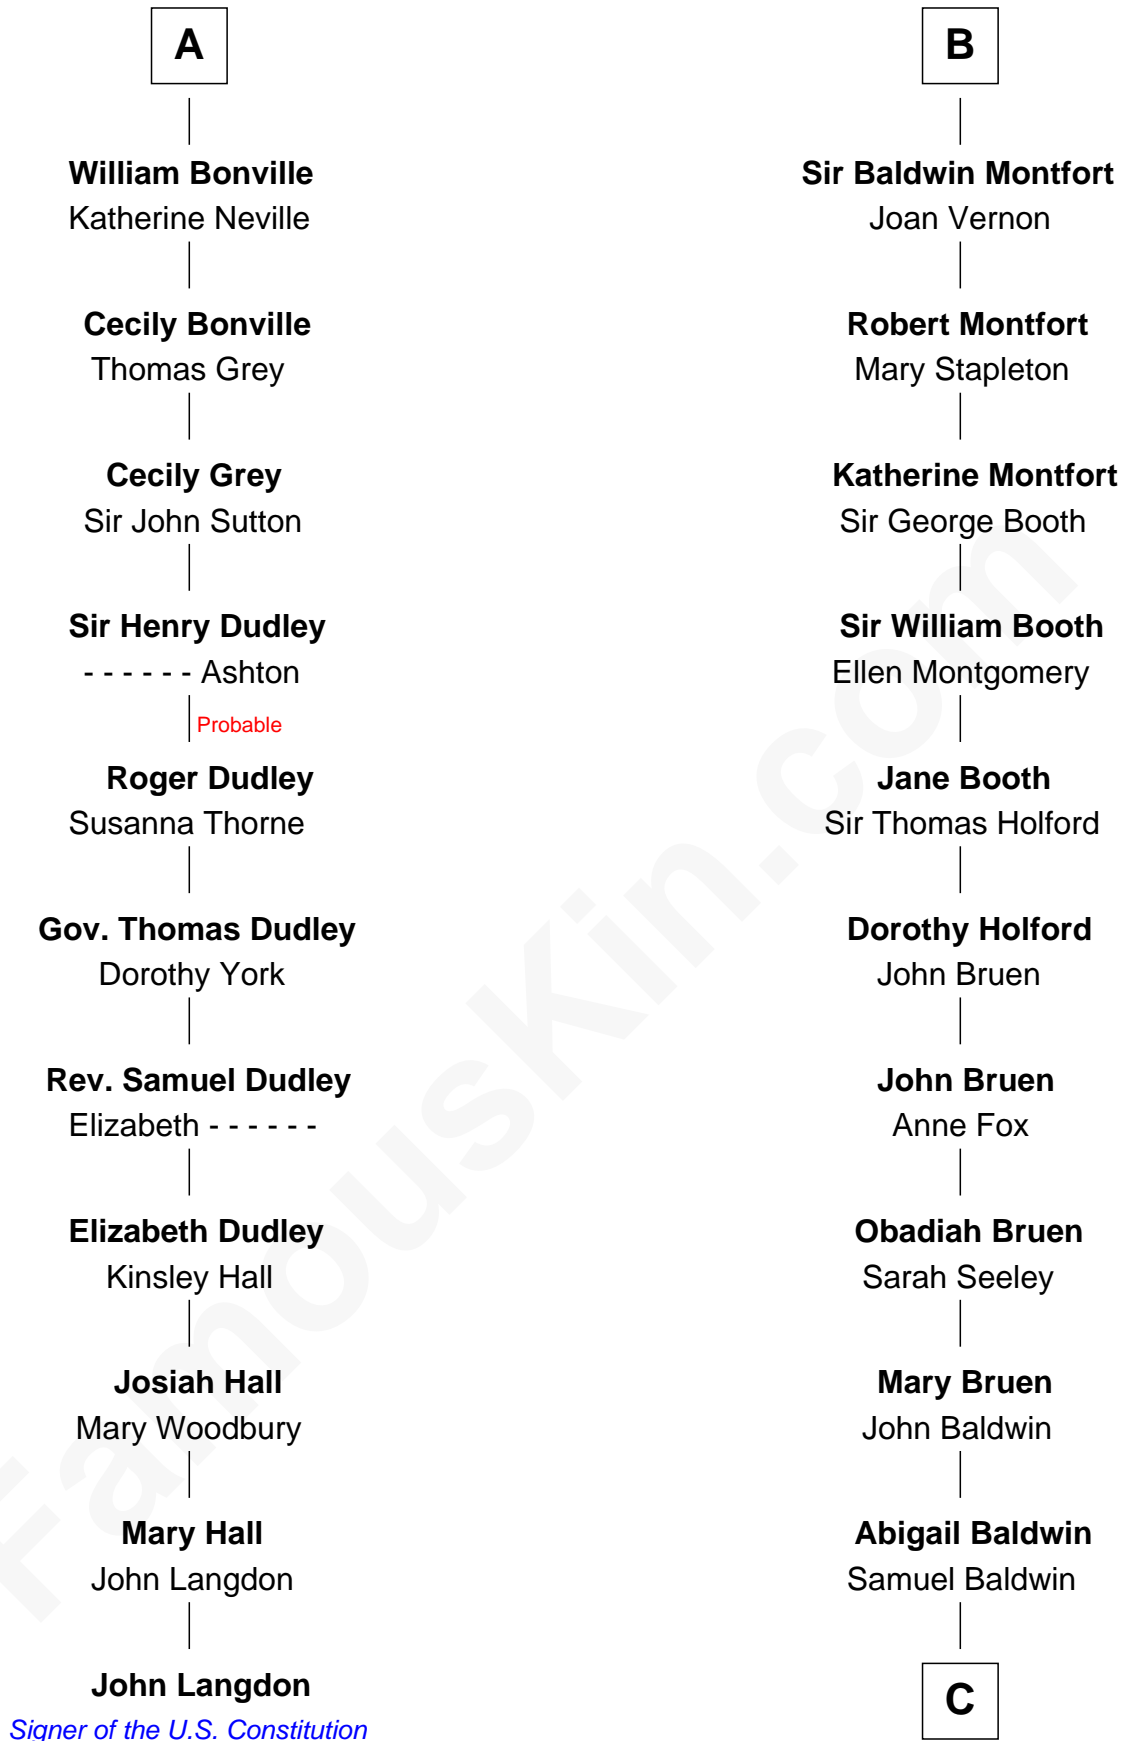

## Relationship Chart of

### John Langdon

*Signer of the U.S. Constitution*

17th cousin 2 times removed of

### Abraham Baldwin

*Signer of the U.S. Constitution*

### Sir Humphrey de Bohun

Maud of Eu

**C**

**Timothy Baldwin**  
Bathsheba Stone

**Michael Baldwin**  
Lucy Dudley

**Abraham Baldwin**  
*Signer of the U.S. Constitution*

FamousKin.com