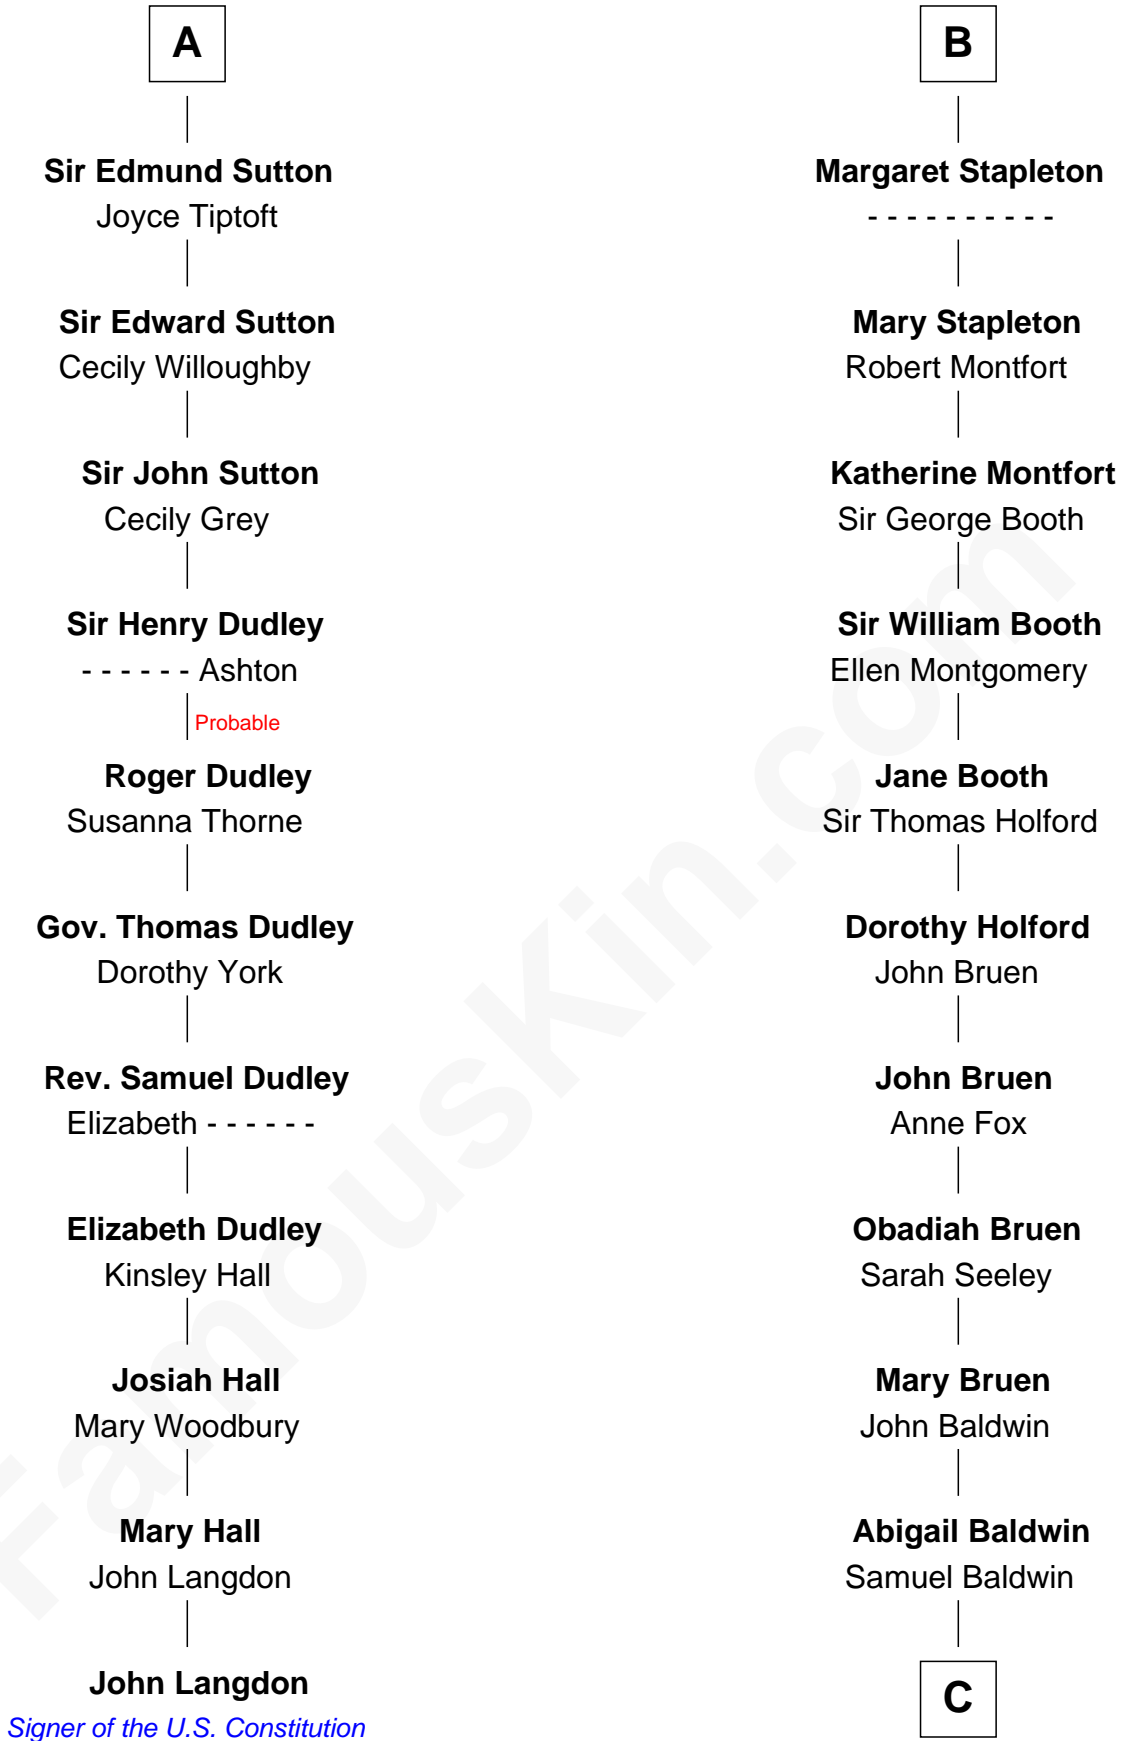

## Relationship Chart of

### John Langdon

*Signer of the U.S. Constitution*

17th cousin 2 times removed of

### Abraham Baldwin

*Signer of the U.S. Constitution*

**C**

**Timothy Baldwin**

Bathsheba Stone

**Michael Baldwin**

Lucy Dudley

**Abraham Baldwin**