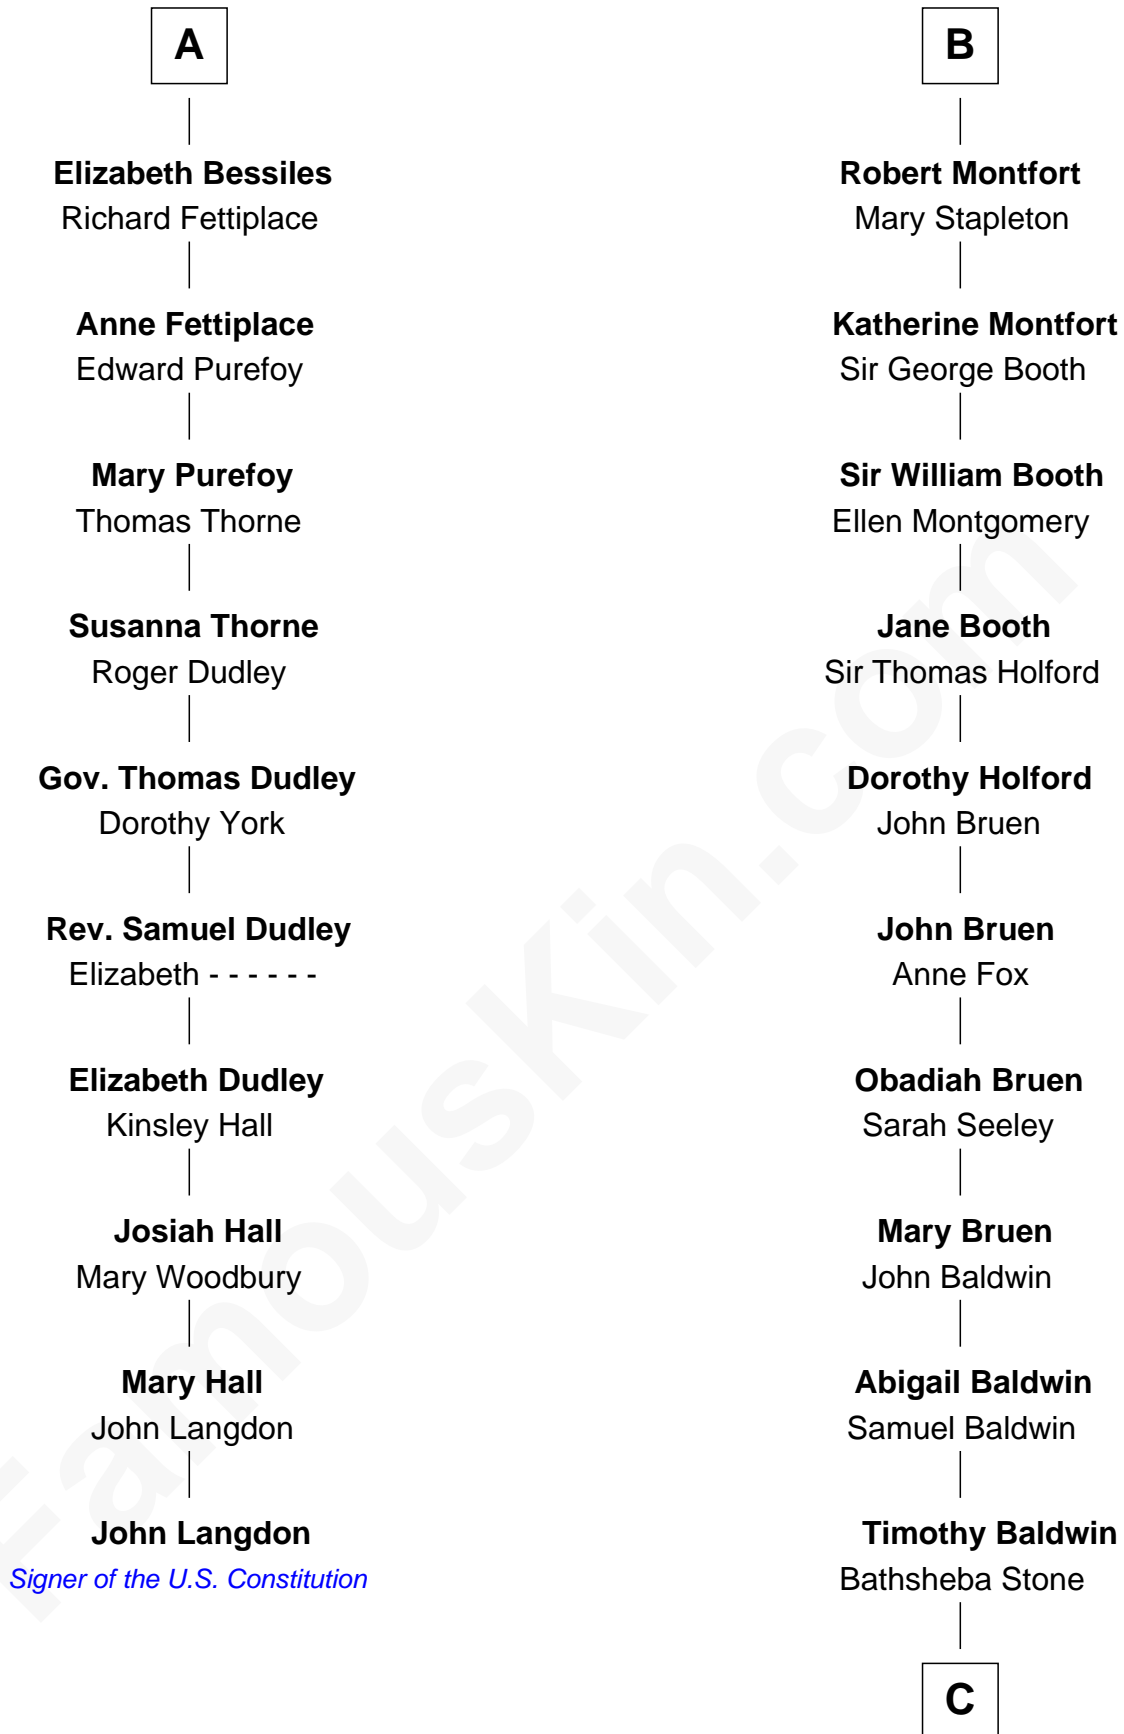

## Relationship Chart of

### John Langdon

*Signer of the U.S. Constitution*

16th cousin 2 times removed of

### Abraham Baldwin

*Signer of the U.S. Constitution*

C

Michael Baldwin

Lucy Dudley

Abraham Baldwin

*Signer of the U.S. Constitution*

FamousKin.com