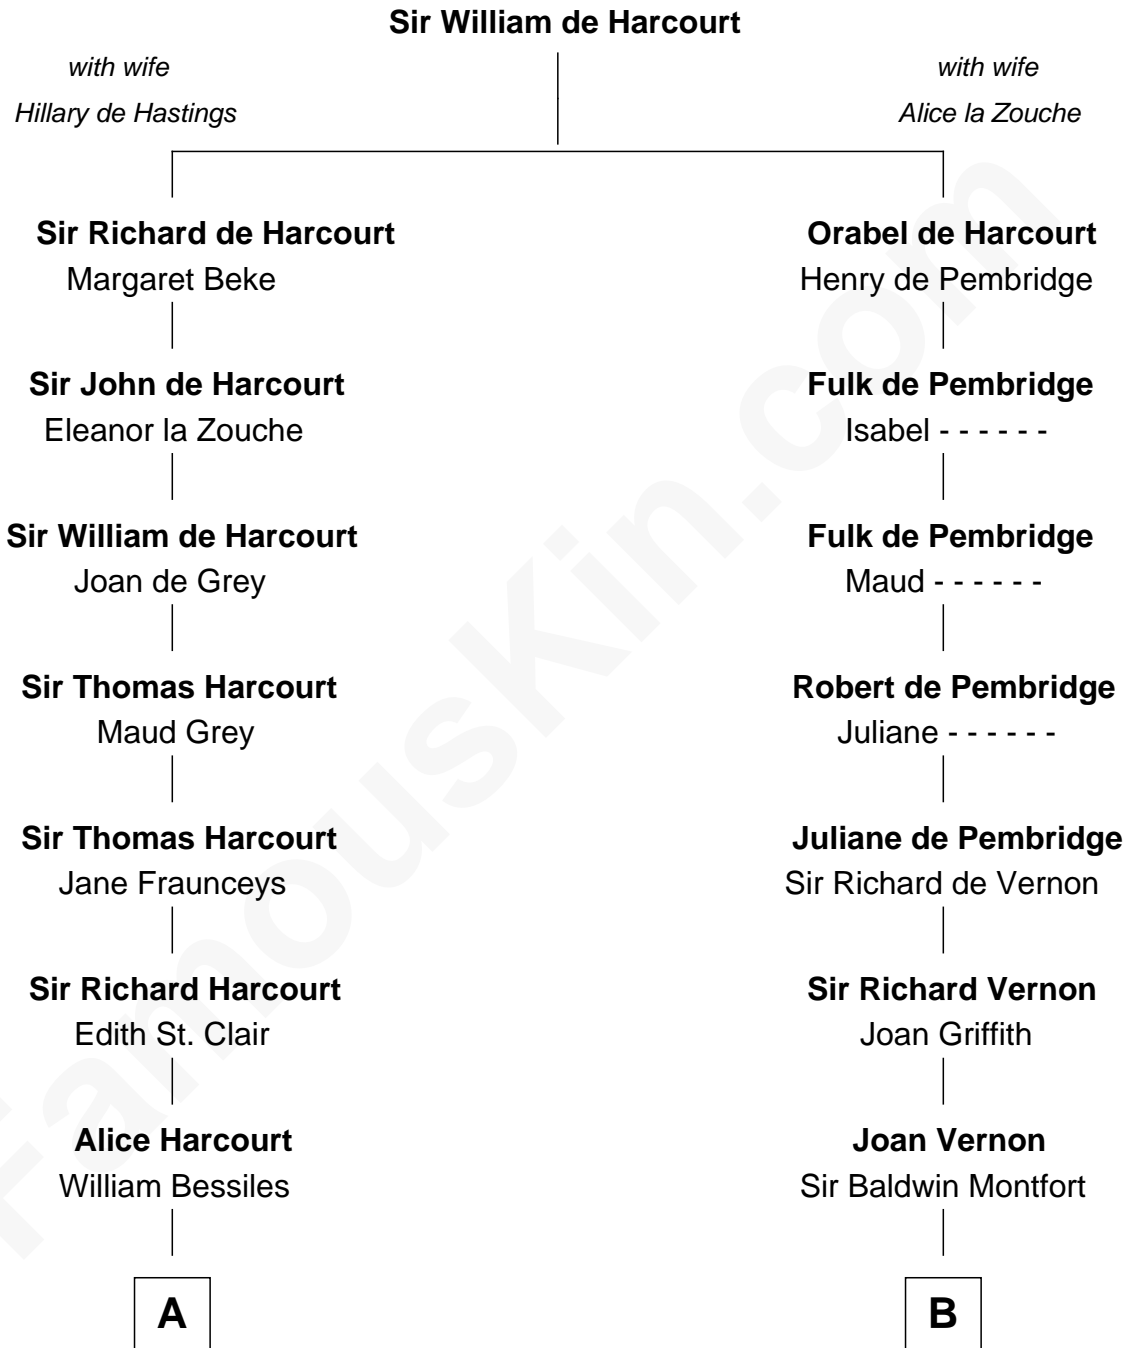

FamousKin.com

Relationship Chart of

John Langdon

Signer of the U.S. Constitution

16th cousin 2 times removed of

Abraham Baldwin

Signer of the U.S. Constitution