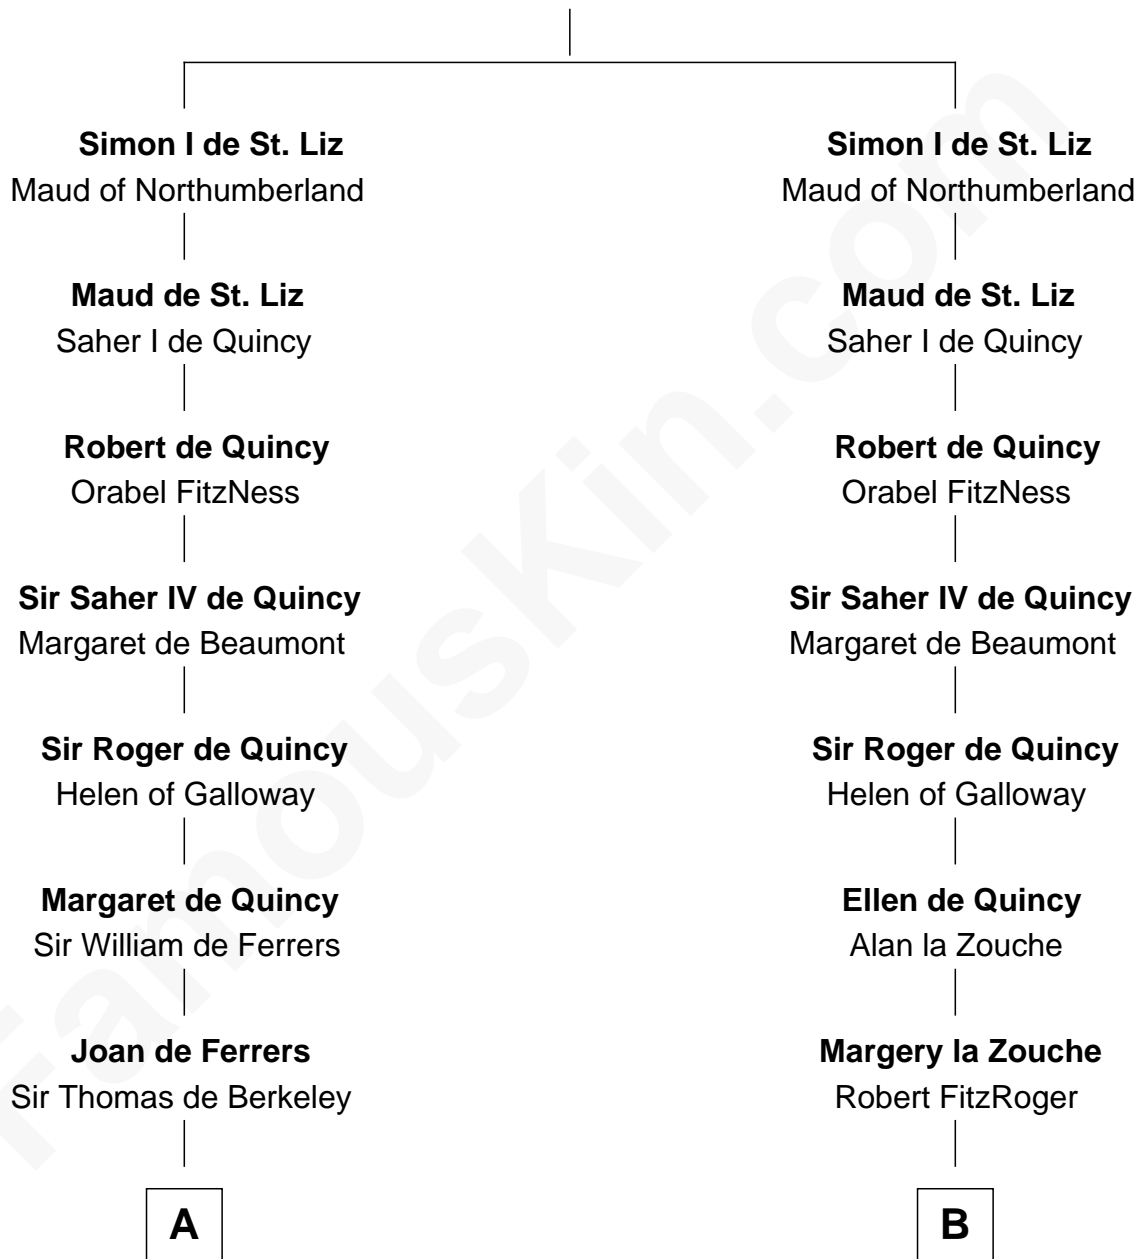

FamousKin.com Relationship Chart of

John Langdon

Signer of the U.S. Constitution

21st cousin of

Daniel Carroll

Signer of the U.S. Constitution

Norman Ranulf

C

John Langdon

Signer of the U.S. Constitution

D

Edward Digges

Elizabeth Page

William Digges

Elizabeth Sewall

Anne Digges