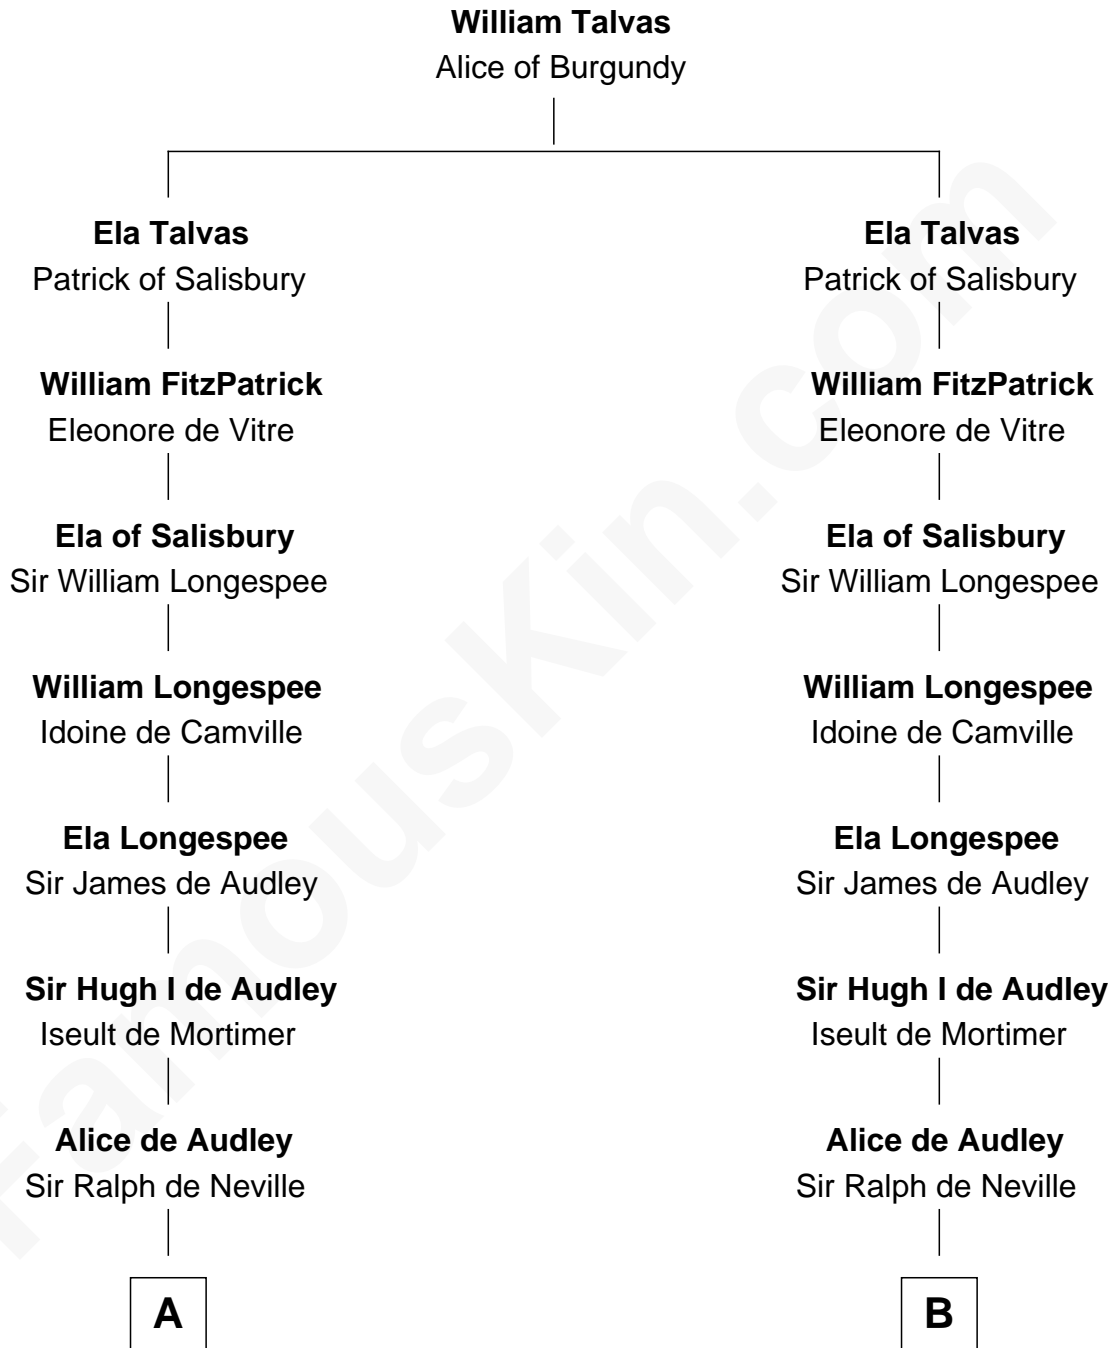

# FamousKin.com Relationship Chart of

**John Langdon**

*Signer of the U.S. Constitution*

19th cousin 1 time removed of

**Daniel Carroll**

*Signer of the U.S. Constitution*

**C**

**Elizabeth Dudley**

Kinsley Hall

**Josiah Hall**

Mary Woodbury

**Mary Hall**

John Langdon

**John Langdon**

*Signer of the U.S. Constitution*

**D**