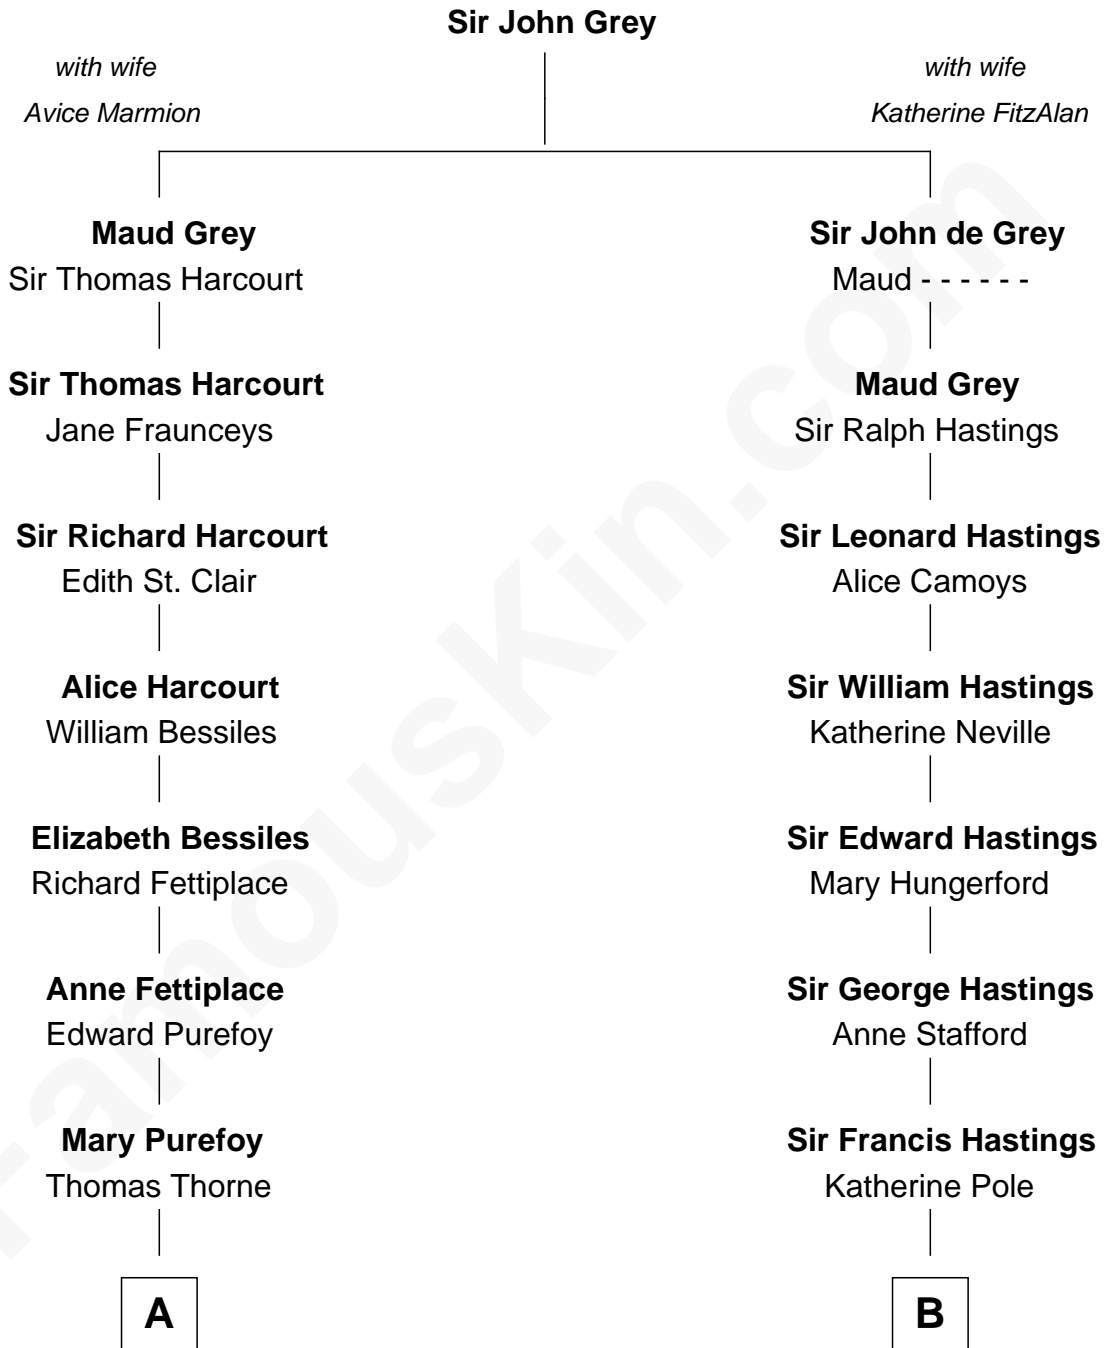

FamousKin.com

Relationship Chart of

John Langdon

Signer of the U.S. Constitution

13th cousin 3 times removed of

Lewis Carroll

Author of Alice in Wonderland

A

Susanna Thorne

Roger Dudley

Gov. Thomas Dudley

Dorothy York

Rev. Samuel Dudley

Elizabeth - - - - -

Elizabeth Dudley

Kinsley Hall