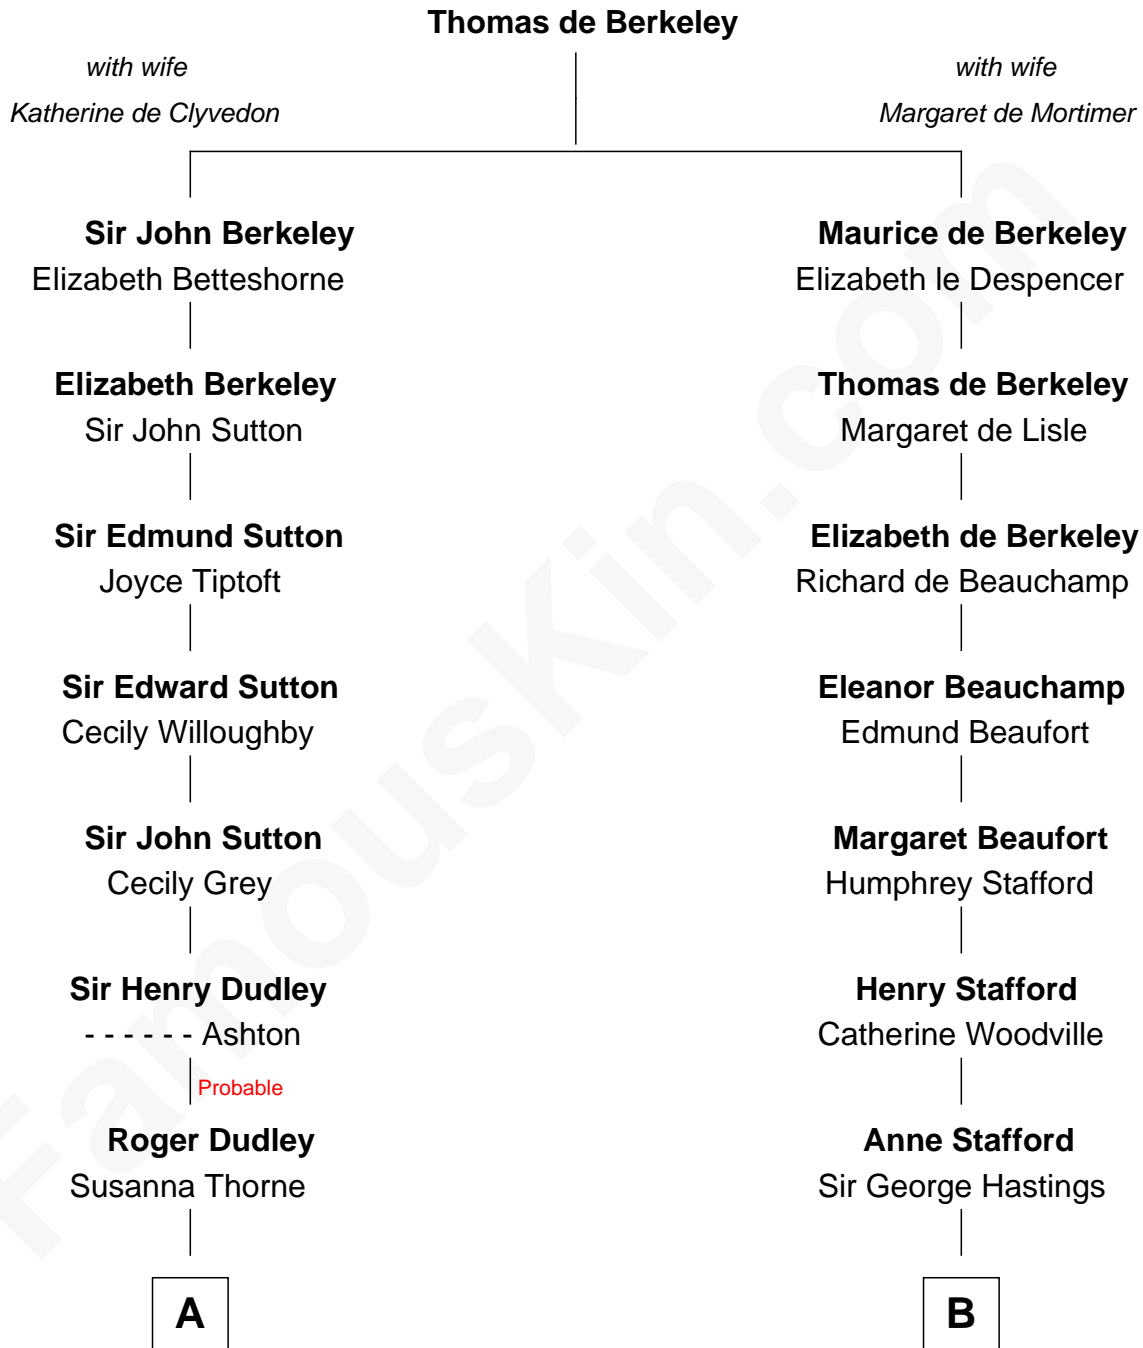

FamousKin.com

Relationship Chart of

John Langdon

Signer of the U.S. Constitution

12th cousin 6 times removed of

E. M. Forster
English Novelist

C

Edward Morgan Llewellyn Forster

Alice Clara Whichelo

E. M. Forster

English Novelist

FamousKin.com