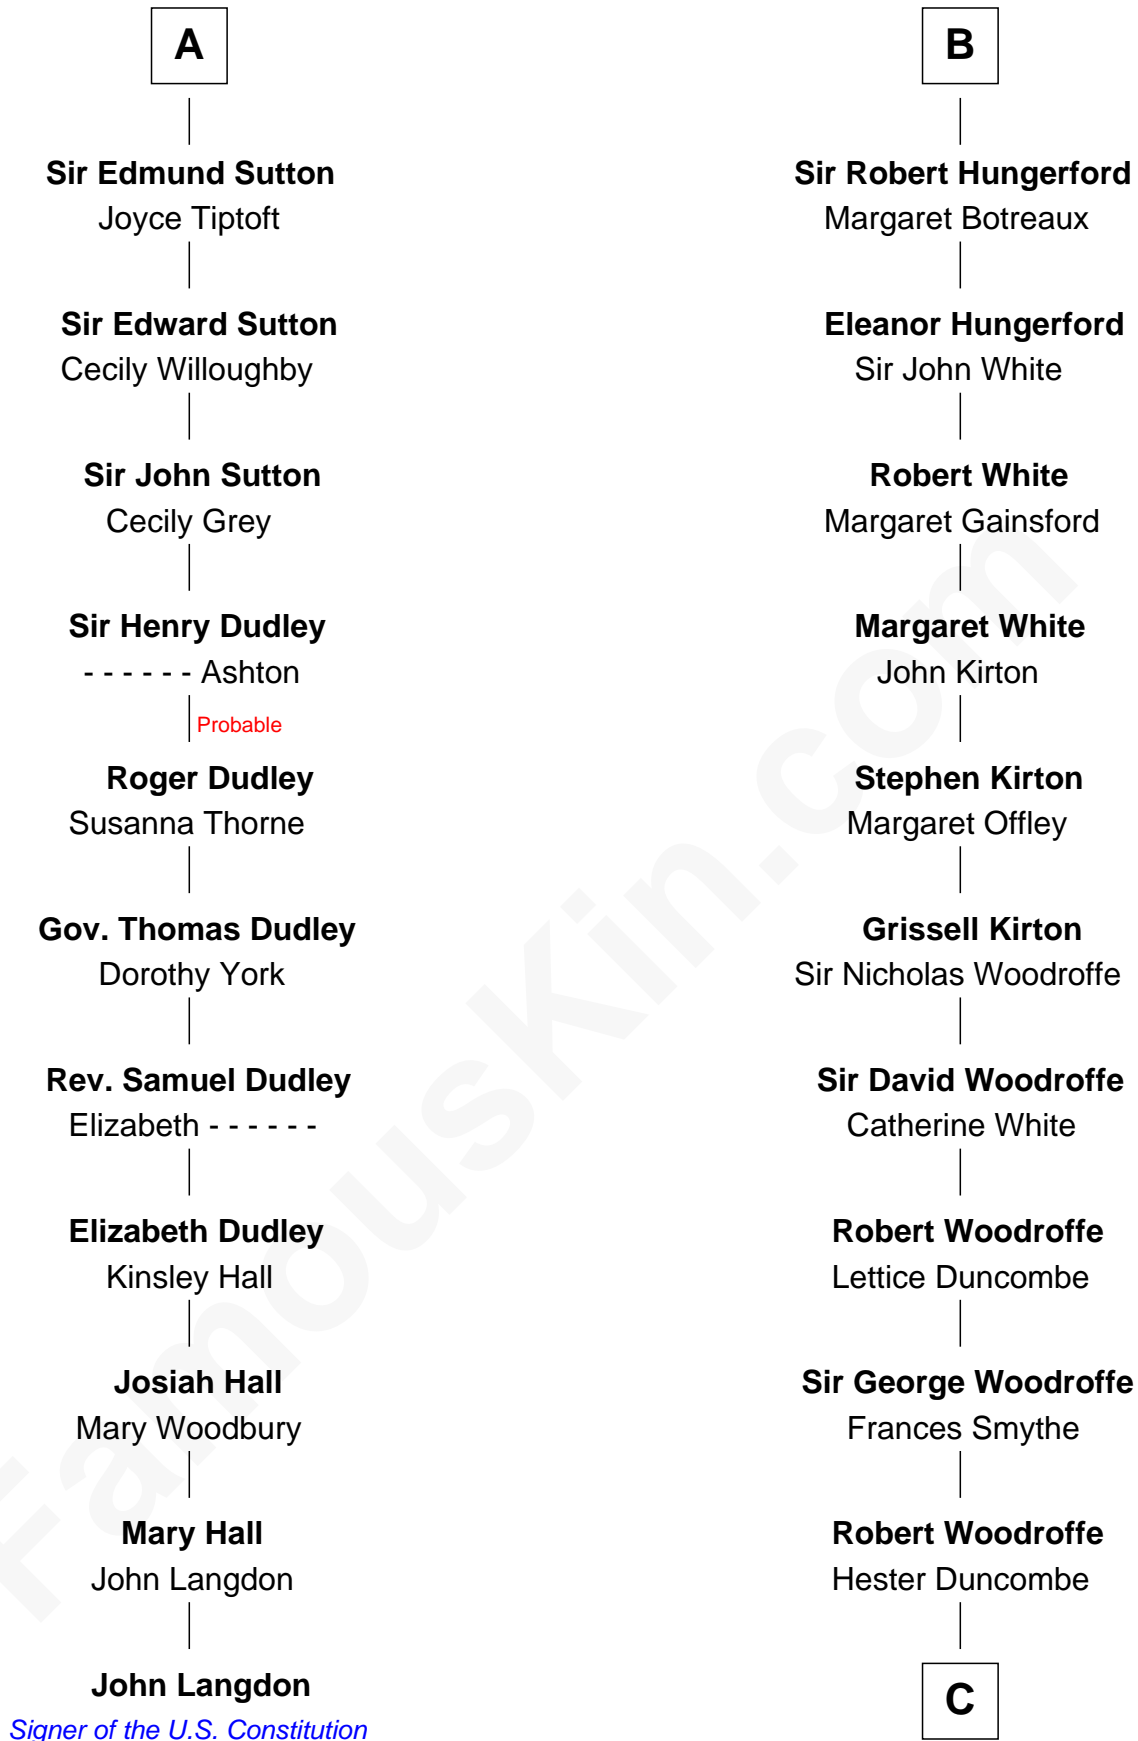

FamousKin.com

Relationship Chart of

John Langdon

Signer of the U.S. Constitution

17th cousin 4 times removed of

Guillermo Billinghurst

31st President of Peru

C

Lettice Woodroffe

William Billinghurst

Rev. William Billinghurst

Catharine Bellas

Robert Billinghurst

Maria Francisca Agrelo

Guillermo Eugenio Billinghurst

Belisaria Angulo