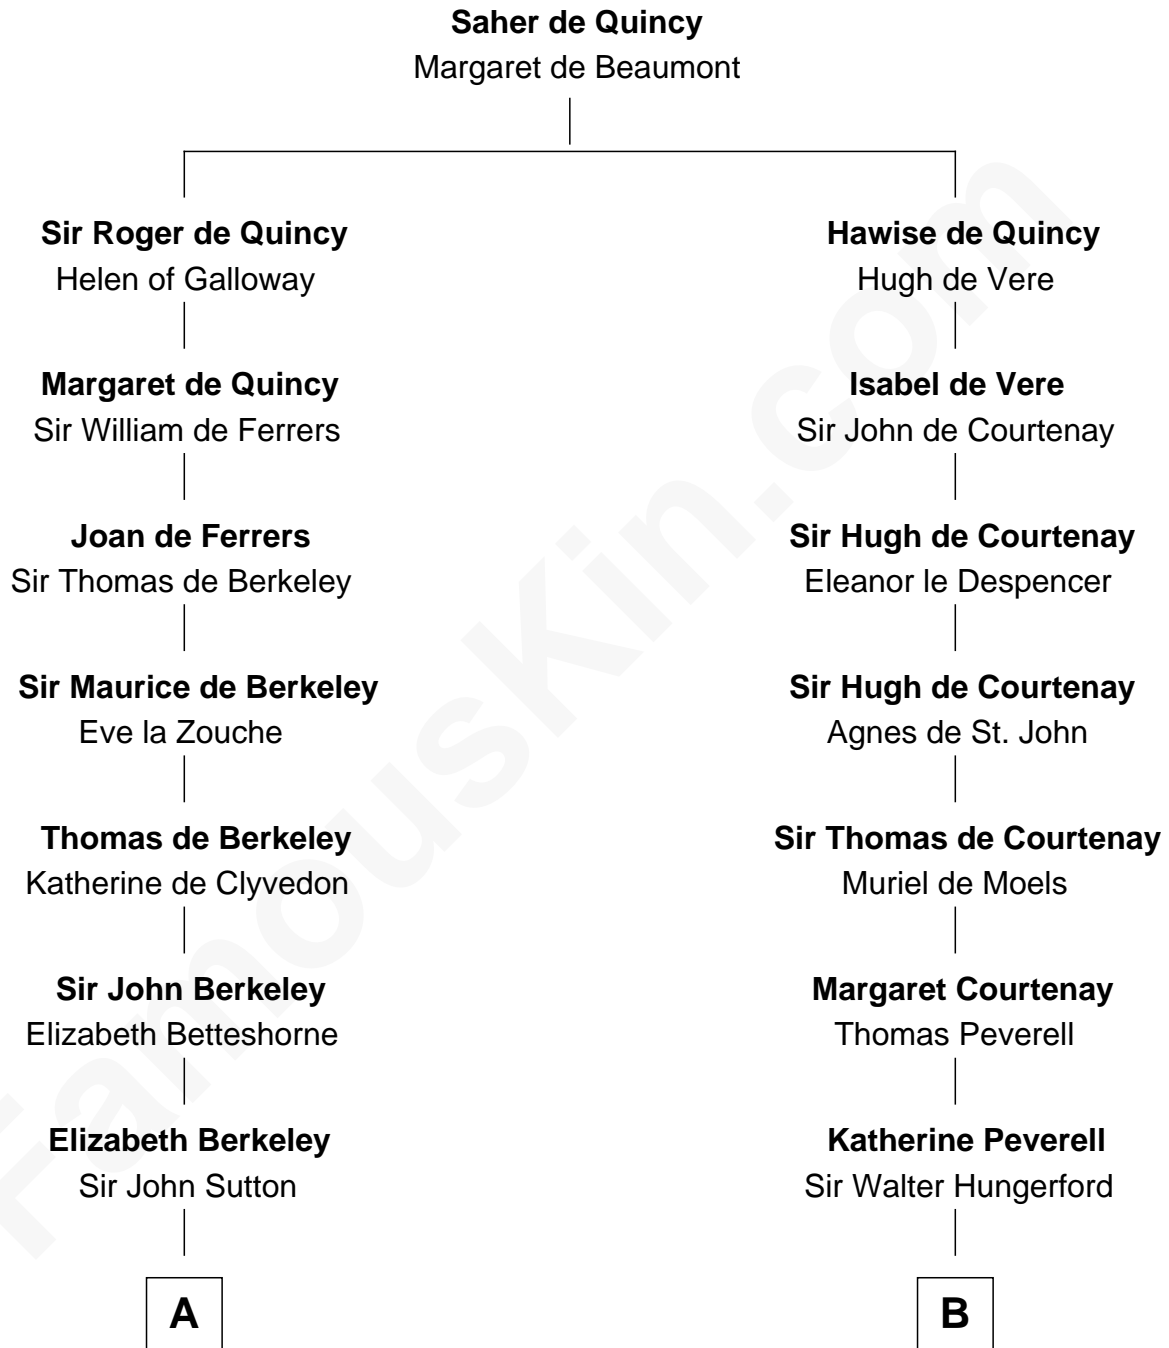

FamousKin.com

Relationship Chart of

John Langdon

Signer of the U.S. Constitution

17th cousin 4 times removed of

Guillermo Billinghurst

31st President of Peru

C

Lettice Woodroffe

William Billinghurst

Rev. William Billinghurst

Catharine Bellas

Robert Billinghurst

Maria Francisca Agrelo

Guillermo Eugenio Billinghurst

Belisaria Angulo