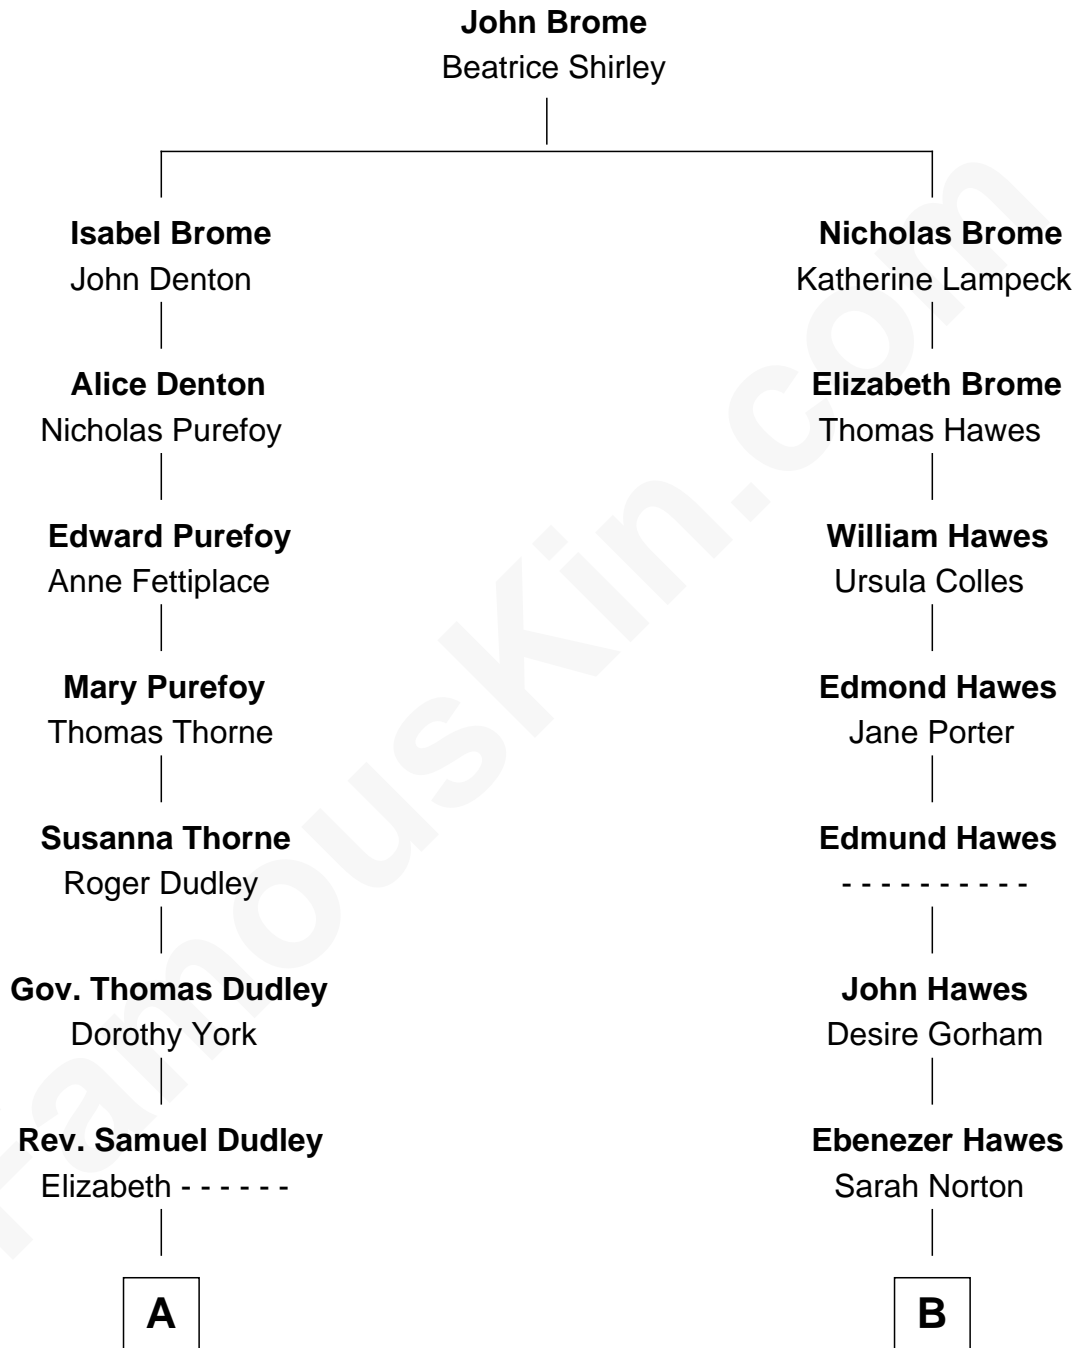

FamousKin.com Relationship Chart of

John Langdon

Signer of the U.S. Constitution

10th cousin 2 times removed of

Eugene Foss

45th Governor of Massachusetts

A

Elizabeth Dudley

Kinsley Hall

Josiah Hall

Mary Woodbury

Mary Hall

John Langdon

John Langdon

Signer of the U.S. Constitution

B