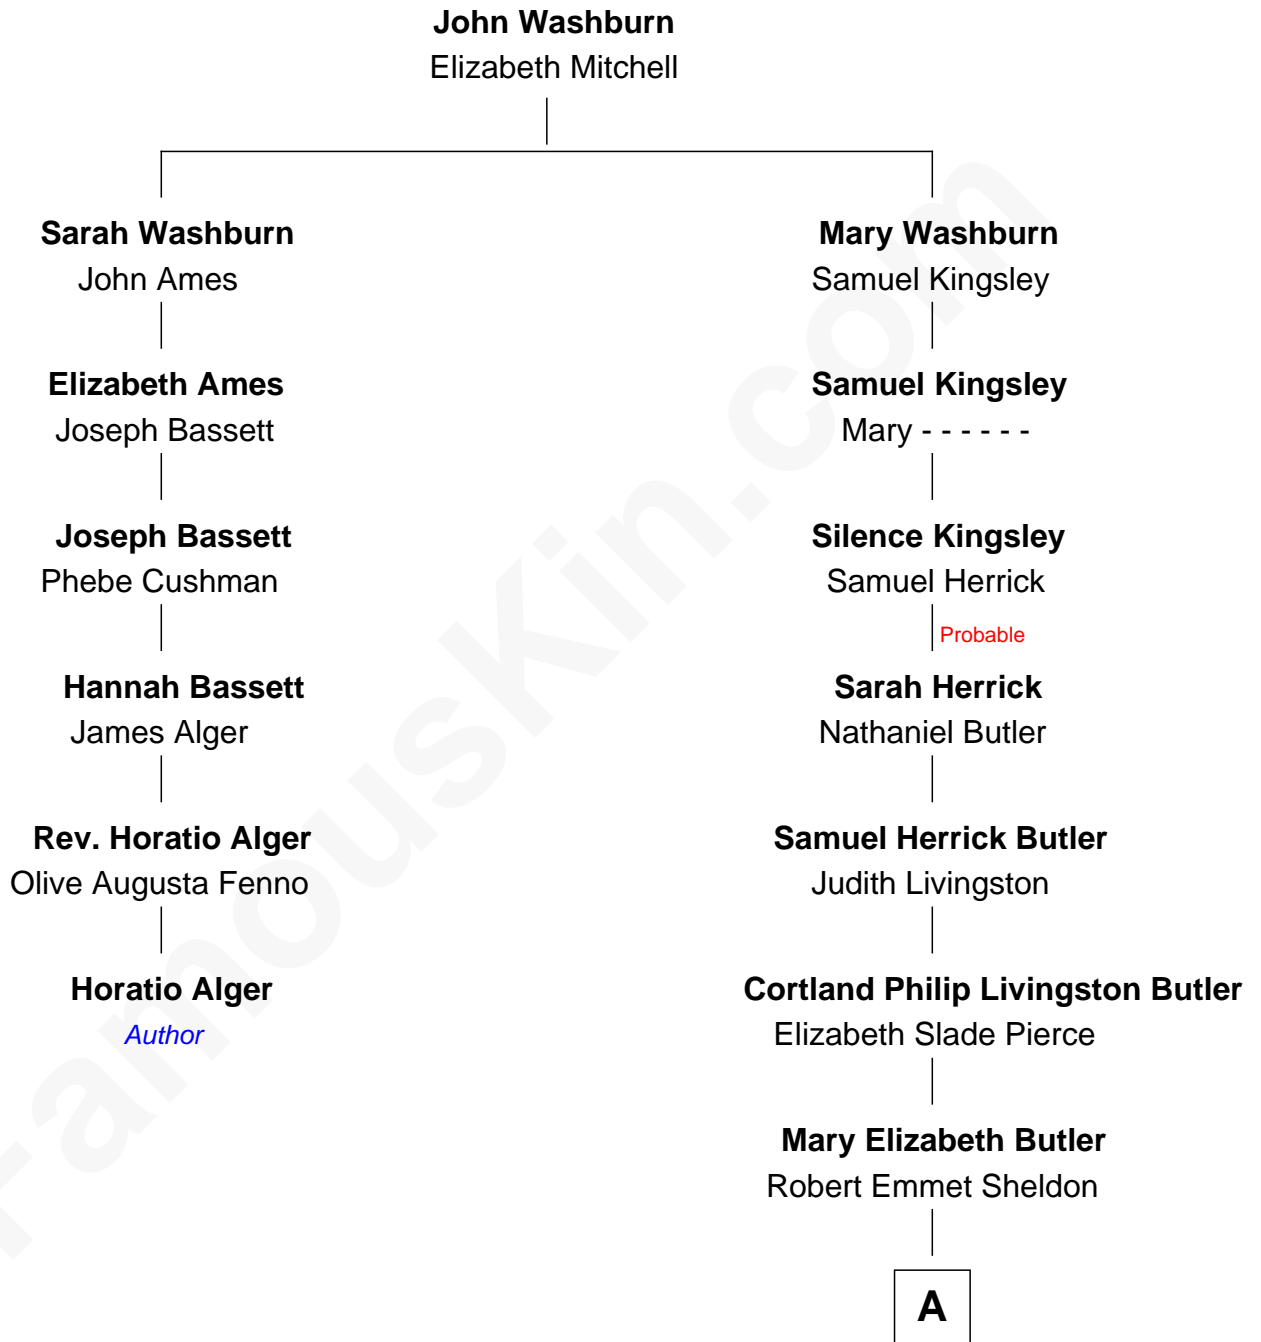

FamousKin.com Relationship Chart of

Horatio Alger

Author

5th cousin 5 times removed of

Billy Bush

TV Personality and Host

A

—
Flora Sheldon

Samuel Prescott Bush

—
Prescott Sheldon Bush

Dorothy Wear Walker

—
Jonathan James Bush

Josephine Colwell Bradley

—
Billy Bush

TV Personality and Host

FamousKin.com