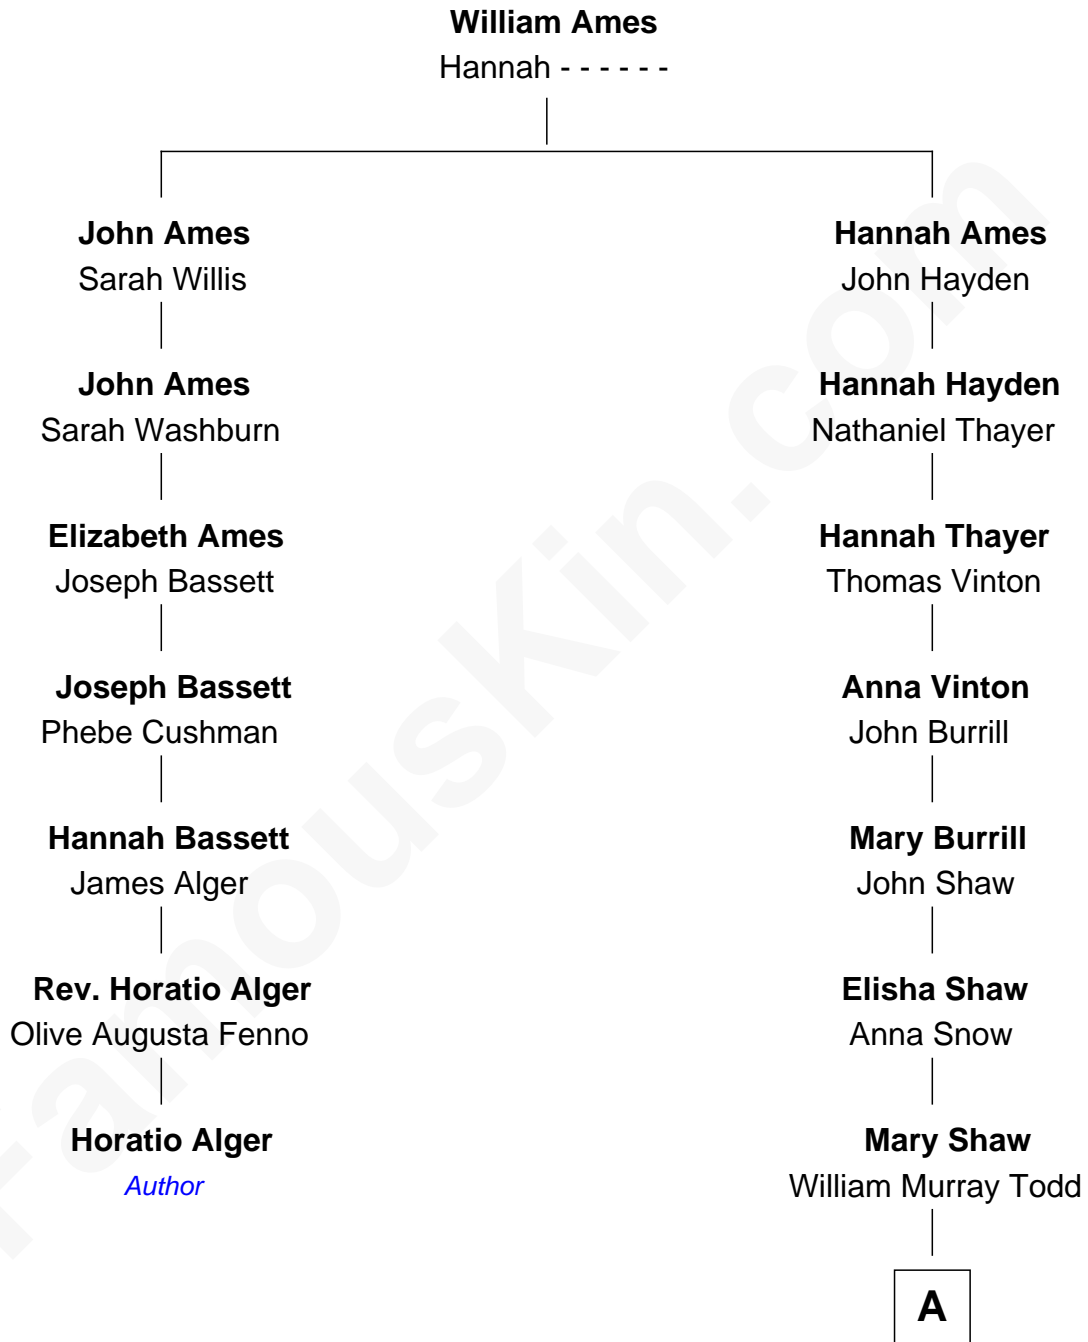

FamousKin.com Relationship Chart of

Horatio Alger

Author

6th cousin 4 times removed of

Tamsin Todd

CEO, Findmypast

FamousKin.com