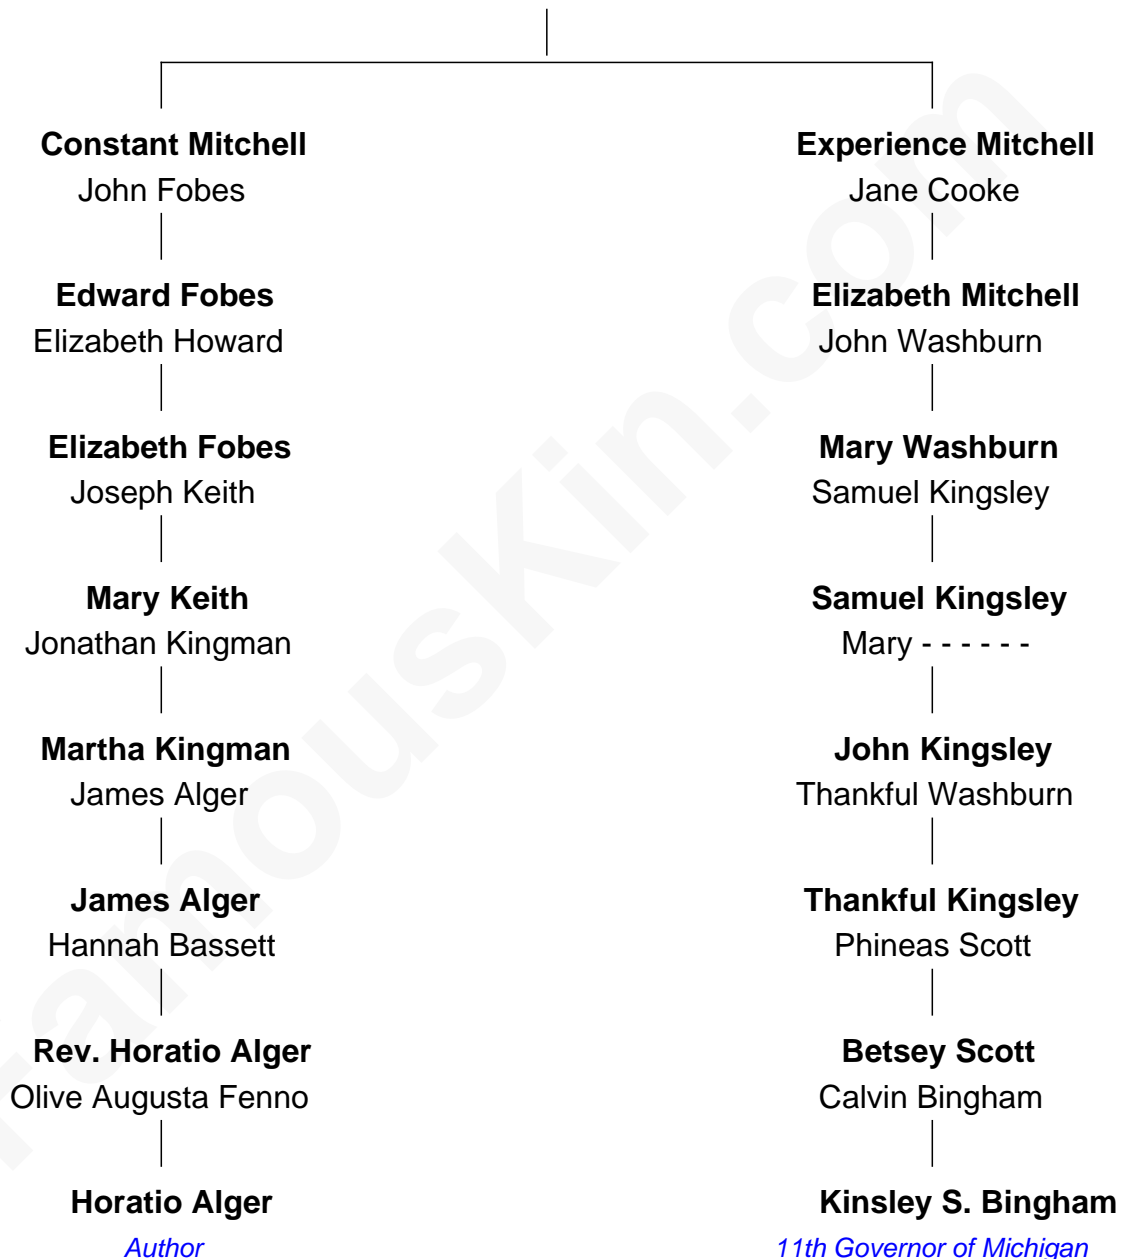

# FamousKin.com Relationship Chart of

**Horatio Alger**

*Author*

7th cousin of

**Kinsley S. Bingham**

*11th Governor of Michigan*

**Thomas Mitchell**

Maria Tromdin

Kinsley S. Bingham photo by [Joshua Adam Risner](#) (CC BY-SA 4.0)