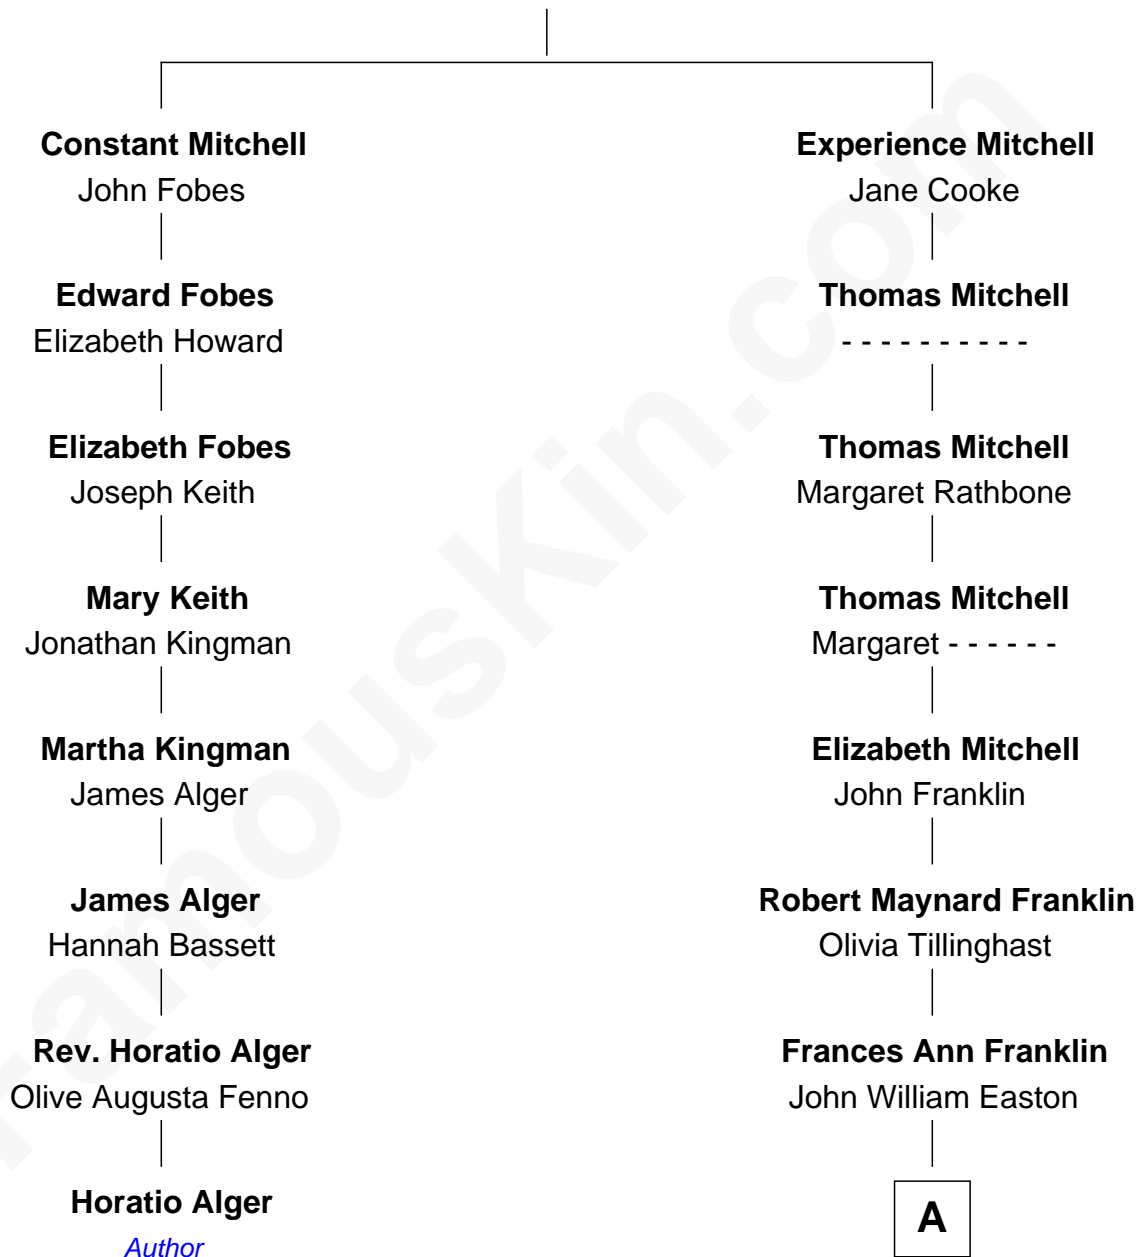

## Relationship Chart of

### Horatio Alger

*Author*

7th cousin 3 times removed of

### Marilyn Monroe

*Actress, Model, and Singer*

**Thomas Mitchell**

Maria Tromdin

**A**

—  
**Elizabeth Cutting Easton**

William Congdon Tennant

—  
**Elizabeth Easton Tennant**

Frederick Almy Gifford

—  
**Charles Stanley Gifford**

Gladys Pearl Monroe

—  
**Marilyn Monroe**

*Actress, Model, and Singer*

FamousKin.com