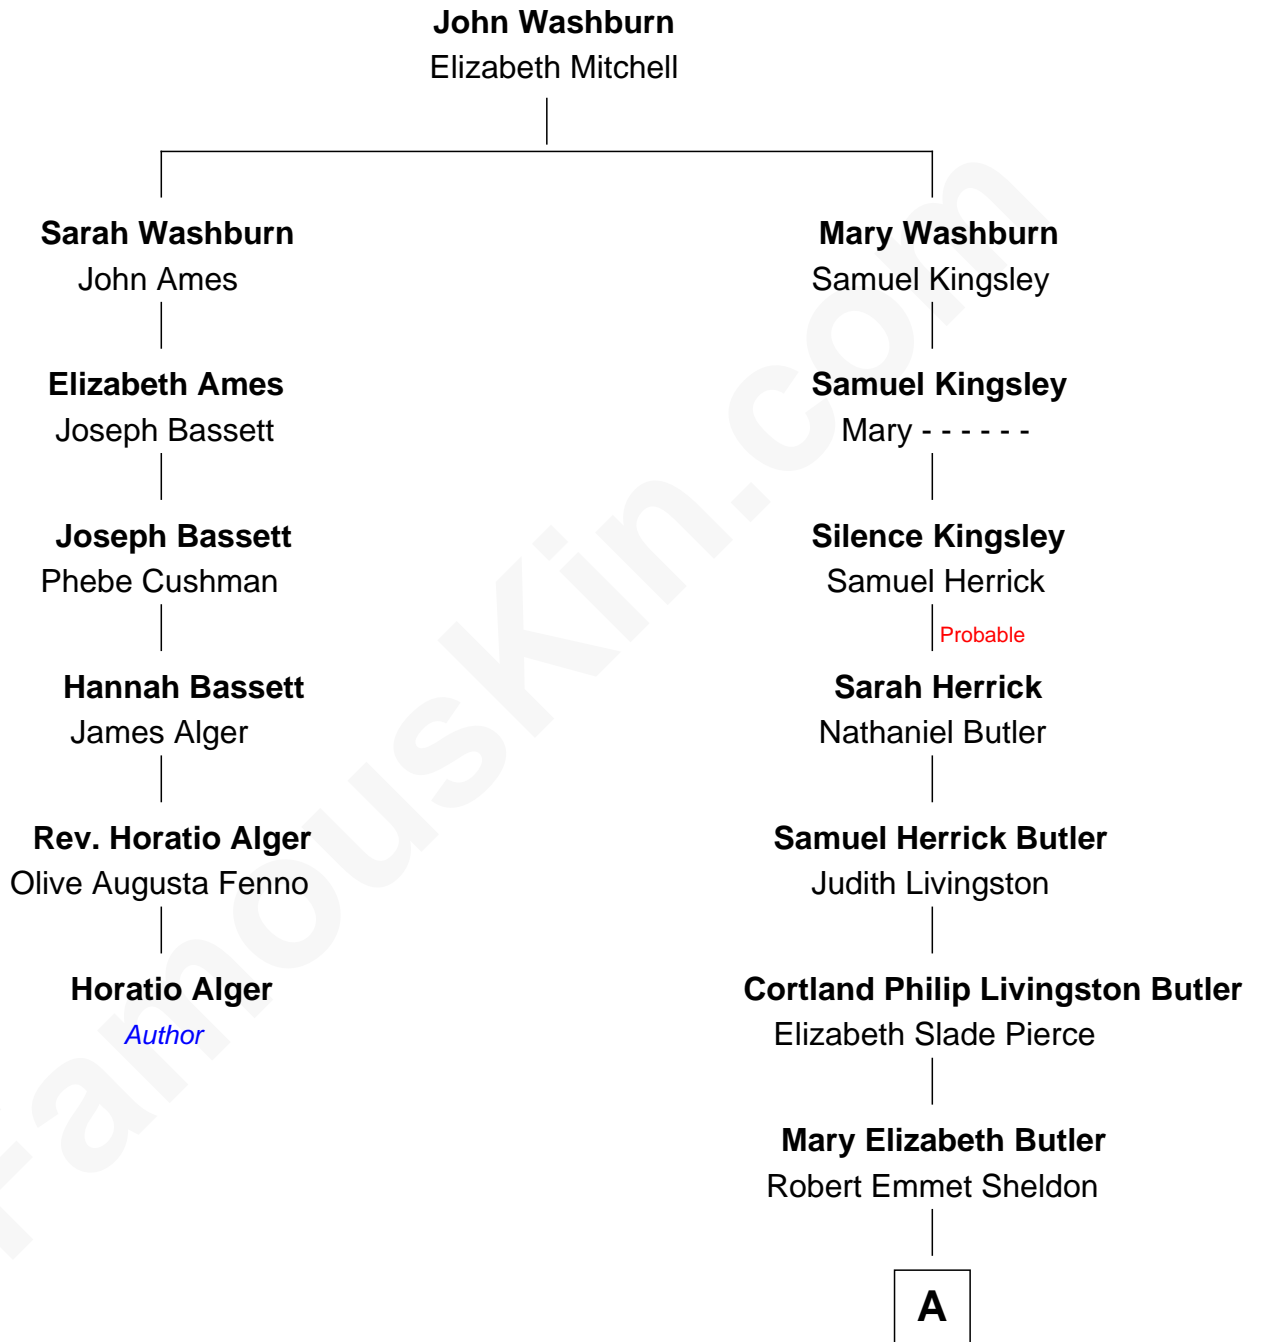

## Relationship Chart of

### Horatio Alger

*Author*

5th cousin 5 times removed of

### Jeb Bush

*43rd Governor of Florida*

**A**

—  
**Flora Sheldon**  
Samuel Prescott Bush

—  
**Prescott Sheldon Bush**  
Dorothy Wear Walker

—  
**George Herbert Walker Bush**  
Barbara Pierce

—  
**Jeb Bush**  
*43rd Governor of Florida*