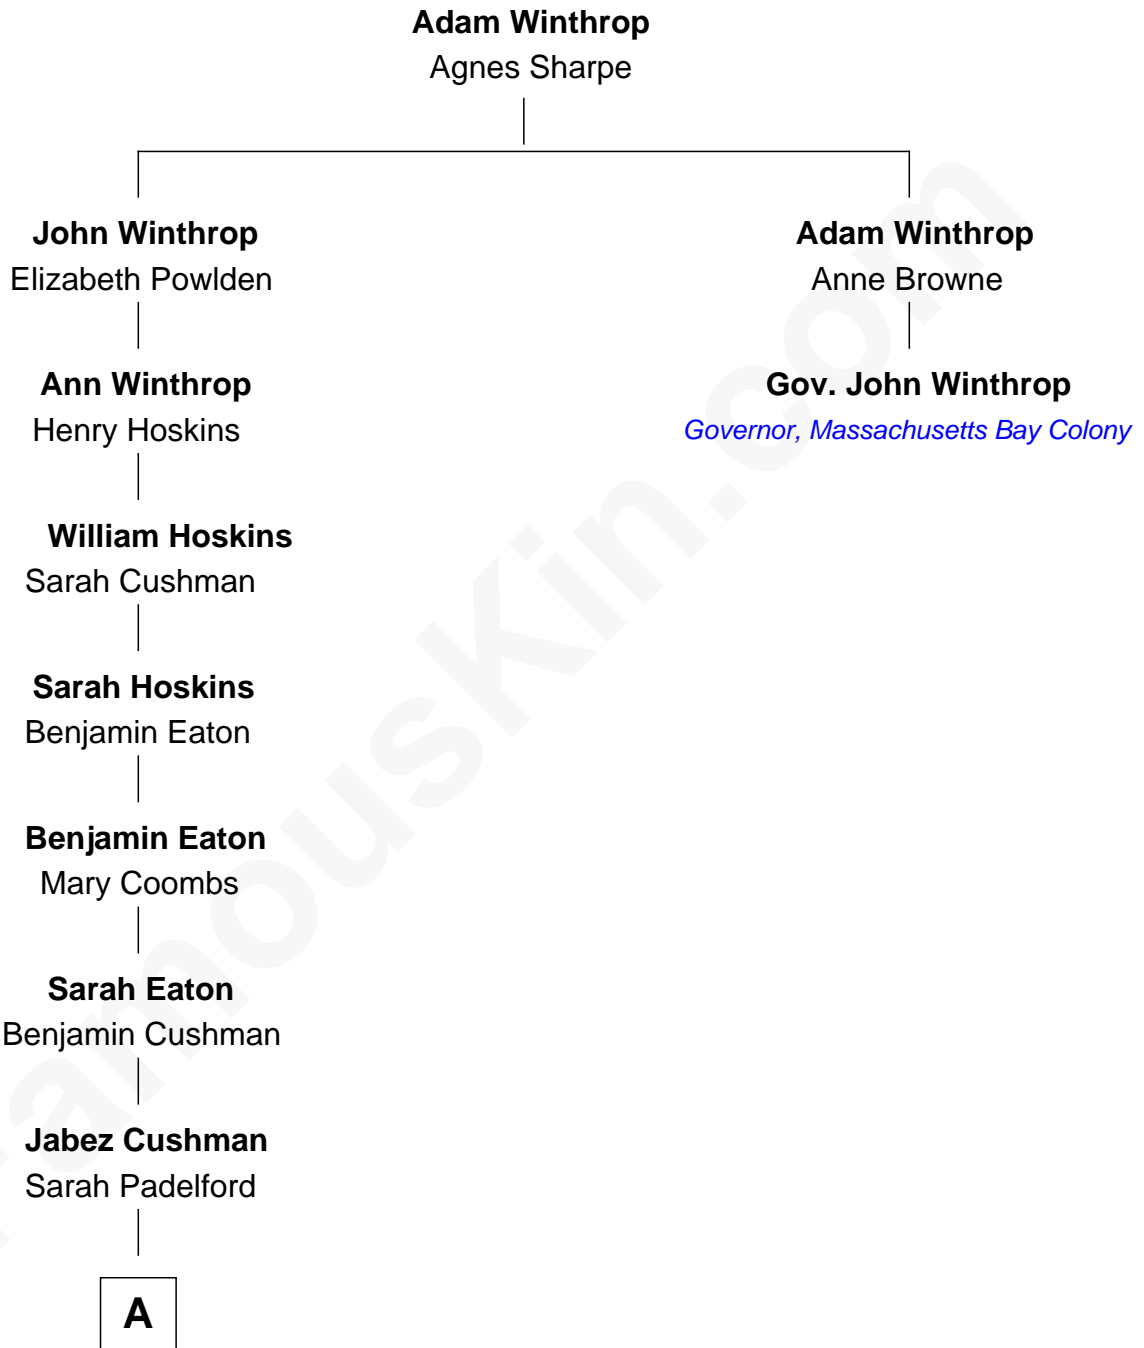

FamousKin.com
Relationship Chart of
Horatio Alger
Author

1st cousin 9 times removed of

Gov. John Winthrop

Governor of the Massachusetts Bay Colony

FamousKin.com