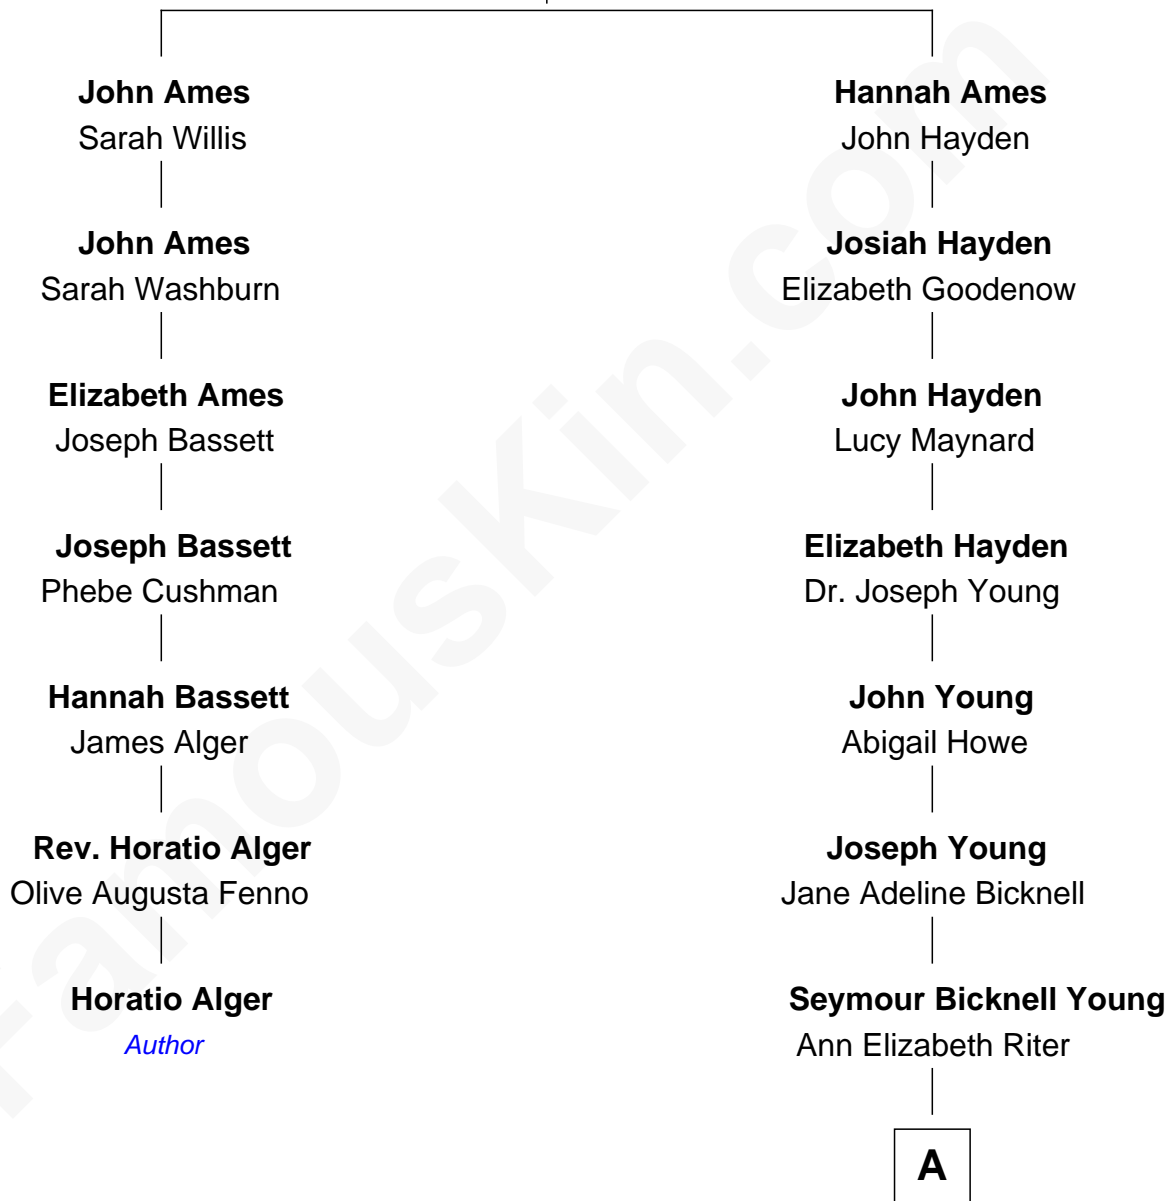

FamousKin.com Relationship Chart of

Horatio Alger

Author

6th cousin 4 times removed of

Steve Young

NFL Hall of Fame Quarterback

William Ames

Hannah - - - - -

A

|
Seymour Bicknell Young

Carlie Louine Clawson

|
Scott Richmond Young

Louise Leonard

|
LeGrande L. Young

Sherry Ann Steed

|
Steve Young