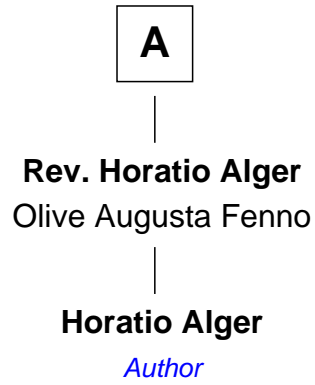

# FamousKin.com Relationship Chart of

**Horatio Alger**

*Author*

7th Great-grandson of

**Degory Priest**

*(c1579 - 1620/1) Mayflower passenger 1620*

**MAYFLOWER**

**Degory Priest**

Sarah Allerton

**Sarah Priest**

John Coombs

**John Coombs**

Elizabeth - - - - -

**Mary Coombs**

Benjamin Eaton

**Sarah Eaton**

Benjamin Cushman

**Jabez Cushman**

Sarah Padelford

**Phebe Cushman**

Joseph Bassett

**Hannah Bassett**

James Alger

**A**