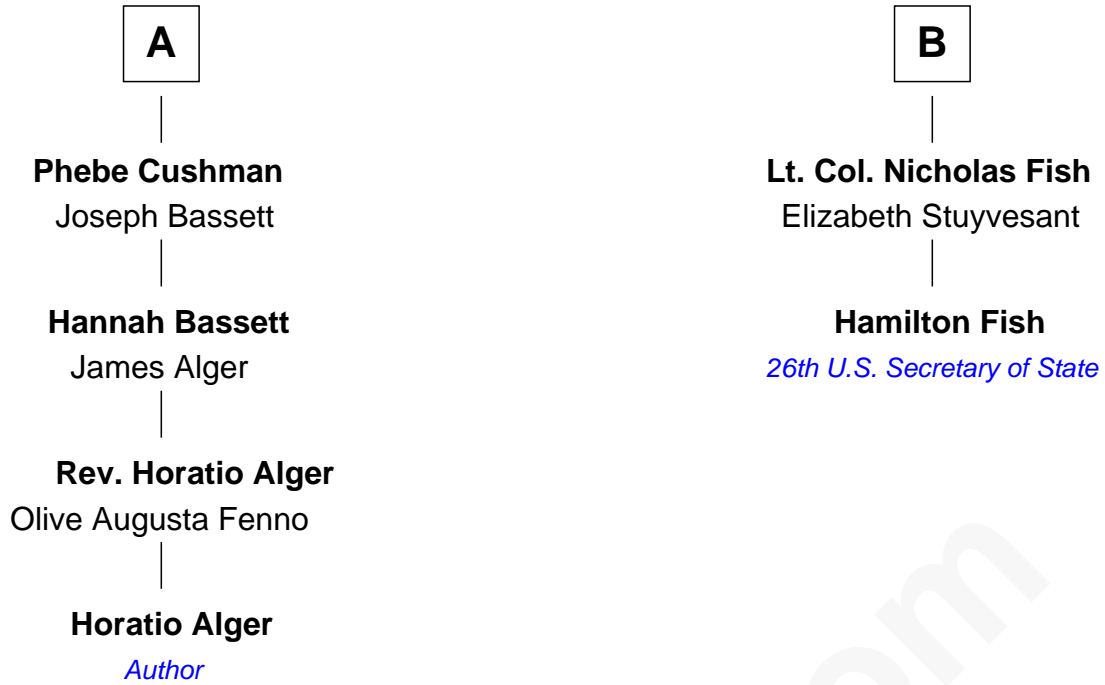

FamousKin.com Relationship Chart of

Horatio Alger

Author

8th cousin 2 times removed of

Hamilton Fish

26th U.S. Secretary of State

Adam Winthrop

Agnes Sharpe

Adam Winthrop
Anne Browne

Anne Winthrop
Thomas Fones

Elizabeth Fones
Robert Feake

Elizabeth Feake
John Underhill

Hannah Underhill
Richard Alsop

Hannah Alsop
Joseph Sackett

Elizabeth Sackett
Jonathan Fish

B