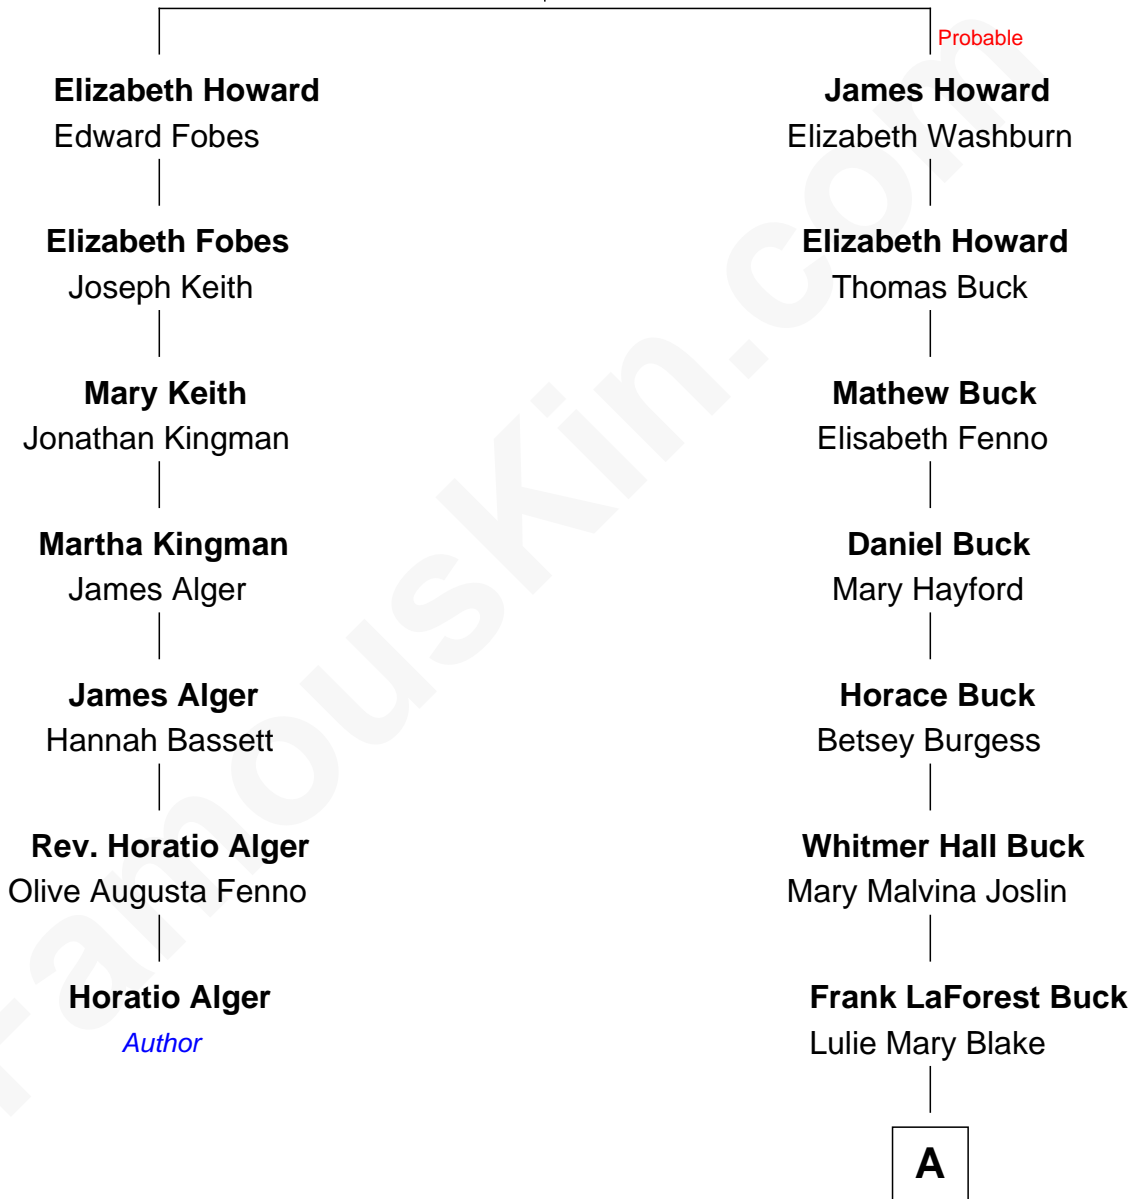

FamousKin.com Relationship Chart of

Horatio Alger

Author

6th cousin 3 times removed of

Joe Buck

Sportscaster

John Howard
Martha Hayward

A

|
Earle Henry Buck

Kathleen E. Fox

|
John Francis Buck

Carole Lynn Lintzenich

|
Joe Buck

Sportscaster

FamousKin.com