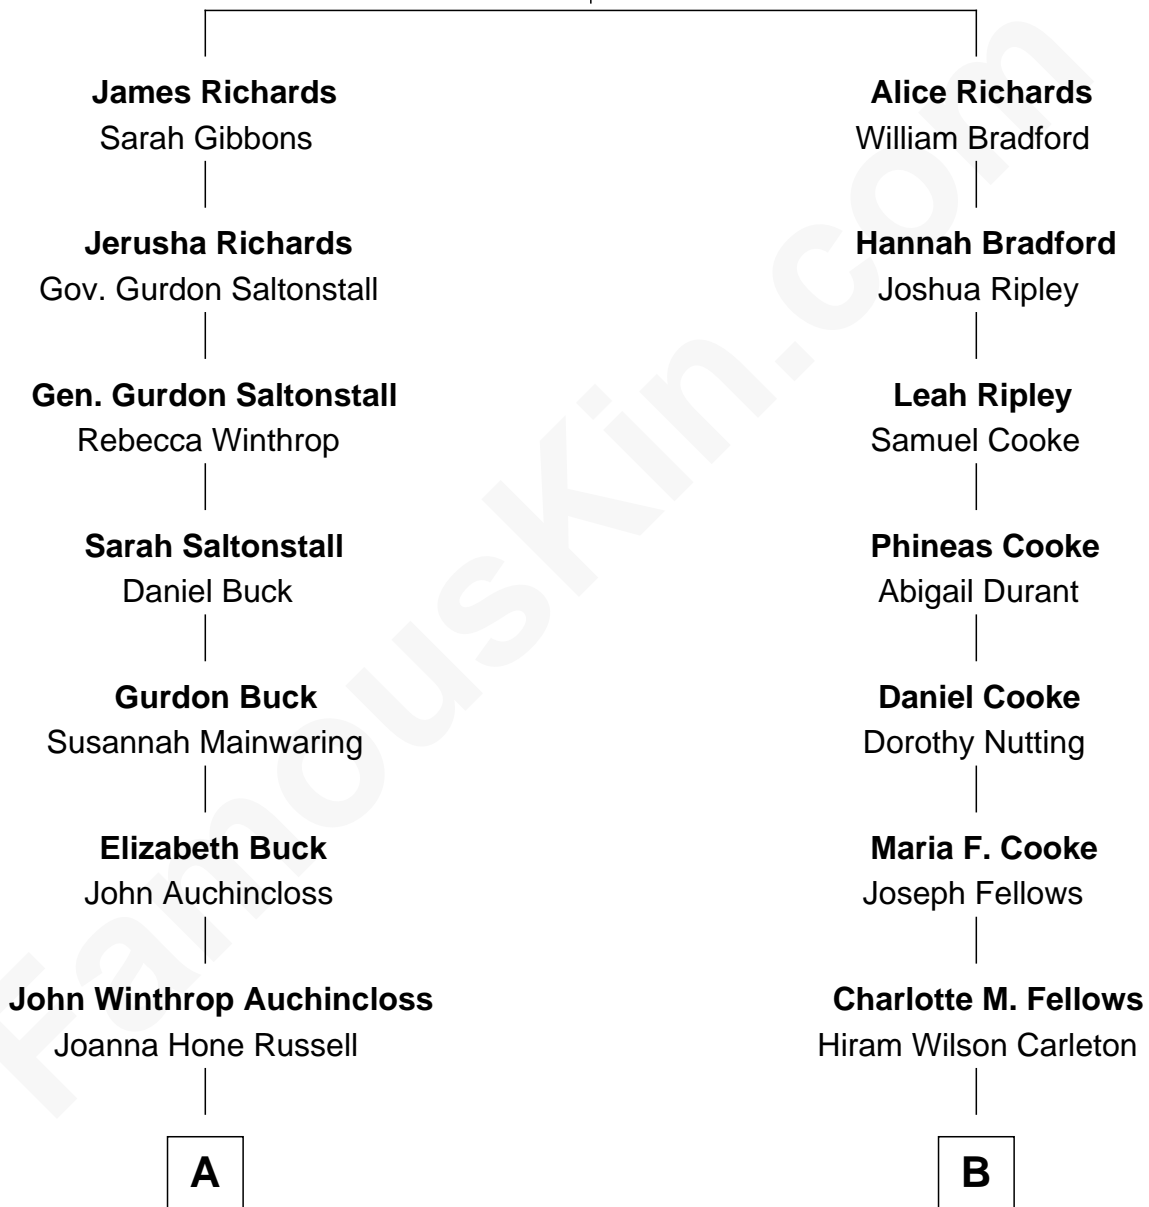

FamousKin.com

Relationship Chart of

Louis Auchincloss

Author

8th cousin 2 times removed of

Mickey Rourke

Movie Actor

Thomas Richards

Welthian - - - - -

A

Joseph Howland Auchincloss

Priscilla Dixon Stanton

Louis Auchincloss

Author

B

Joseph Clinton Carleton

Maud Alice Fitts

Hazel May Carleton

Leonard Ernest Cameron

Annette Elizabeth Cameron

Philip Andrew Rourke

Mickey Rourke

Movie Actor