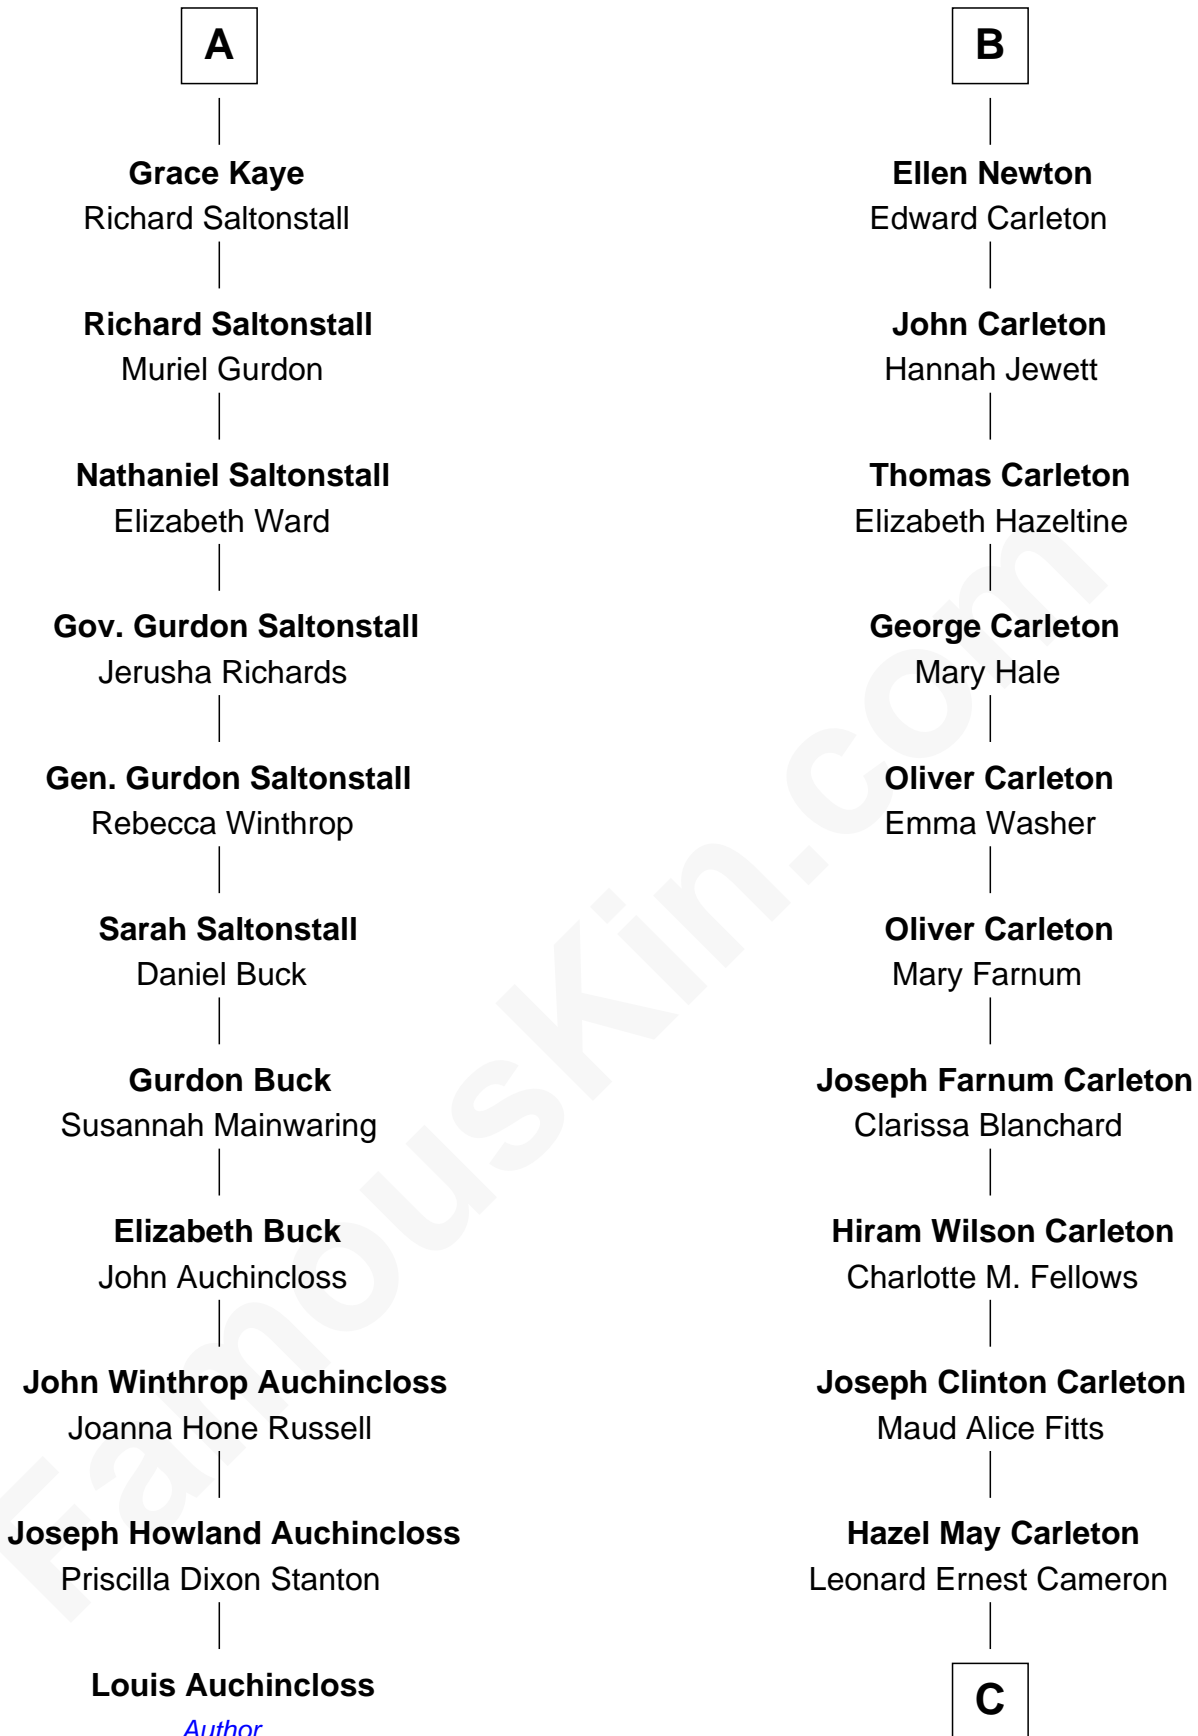

FamousKin.com

Relationship Chart of

Louis Auchincloss

Author

17th cousin 1 time removed of

Mickey Rourke

Movie Actor

Henry FitzHugh

Elizabeth Grey

C

—
Annette Elizabeth Cameron

Philip Andrew Rourke

—
Mickey Rourke

Movie Actor

FamousKin.com