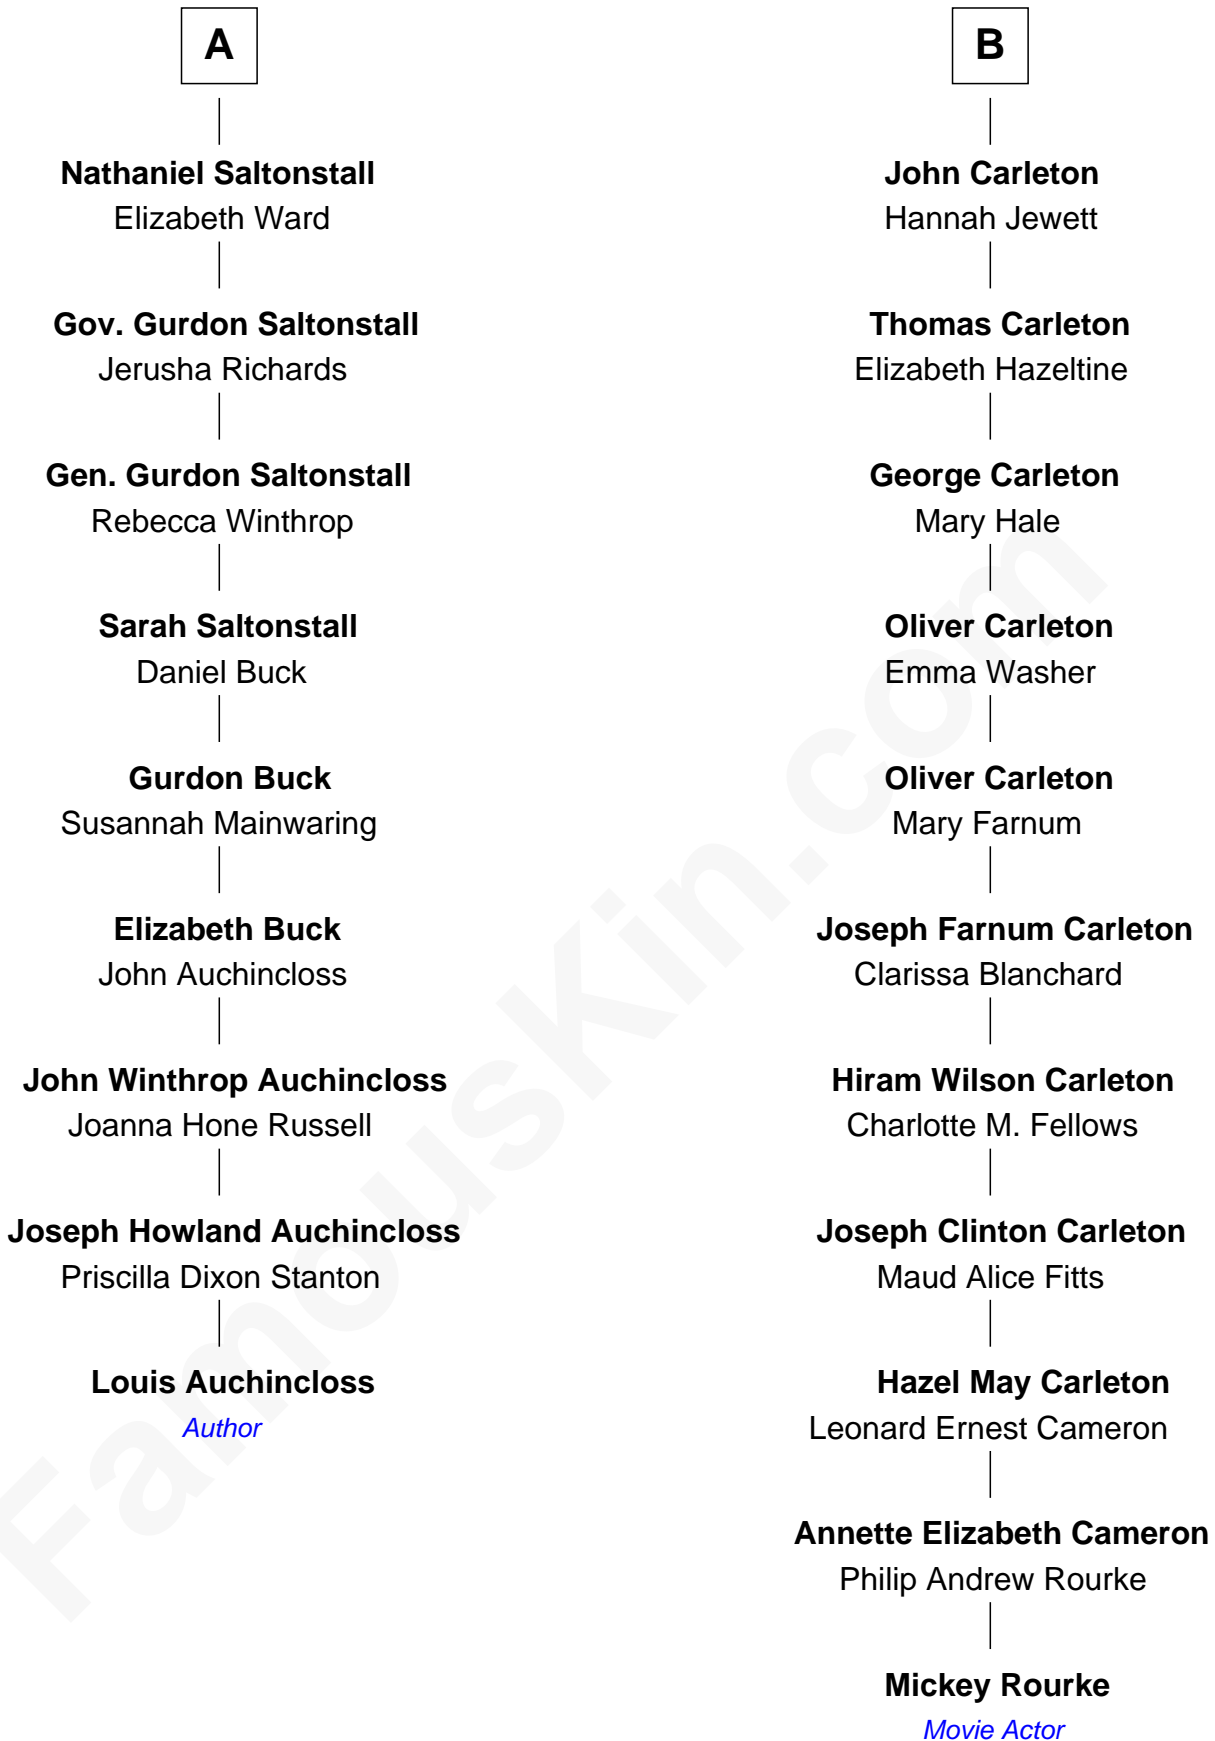

FamousKin.com

Relationship Chart of

Louis Auchincloss

Author

15th cousin 2 times removed of

Mickey Rourke

Movie Actor

Sir William Gascoigne

Jane de Neville

Sir William Gascoigne

Margaret Percy

Dorothy Gascoigne

Sir Ninian Markenfield

Alice Markenfield

Sir Robert Mauleverer

Dorothy Mauleverer

Margaret Gascoigne

Sir Christopher Ward

Anne Ward

Sir Ralph Neville

Katherine Neville

Sir Walter Strickland

Walter Strickland

Agnes - - - - -

Ellen Strickland

John Carleton

Walter Carleton

Jane Gibbon

Edward Carleton

Ellen Newton

B

Mickey Rourke photo by [Anton Belickiy](#) (CC BY 2.0)