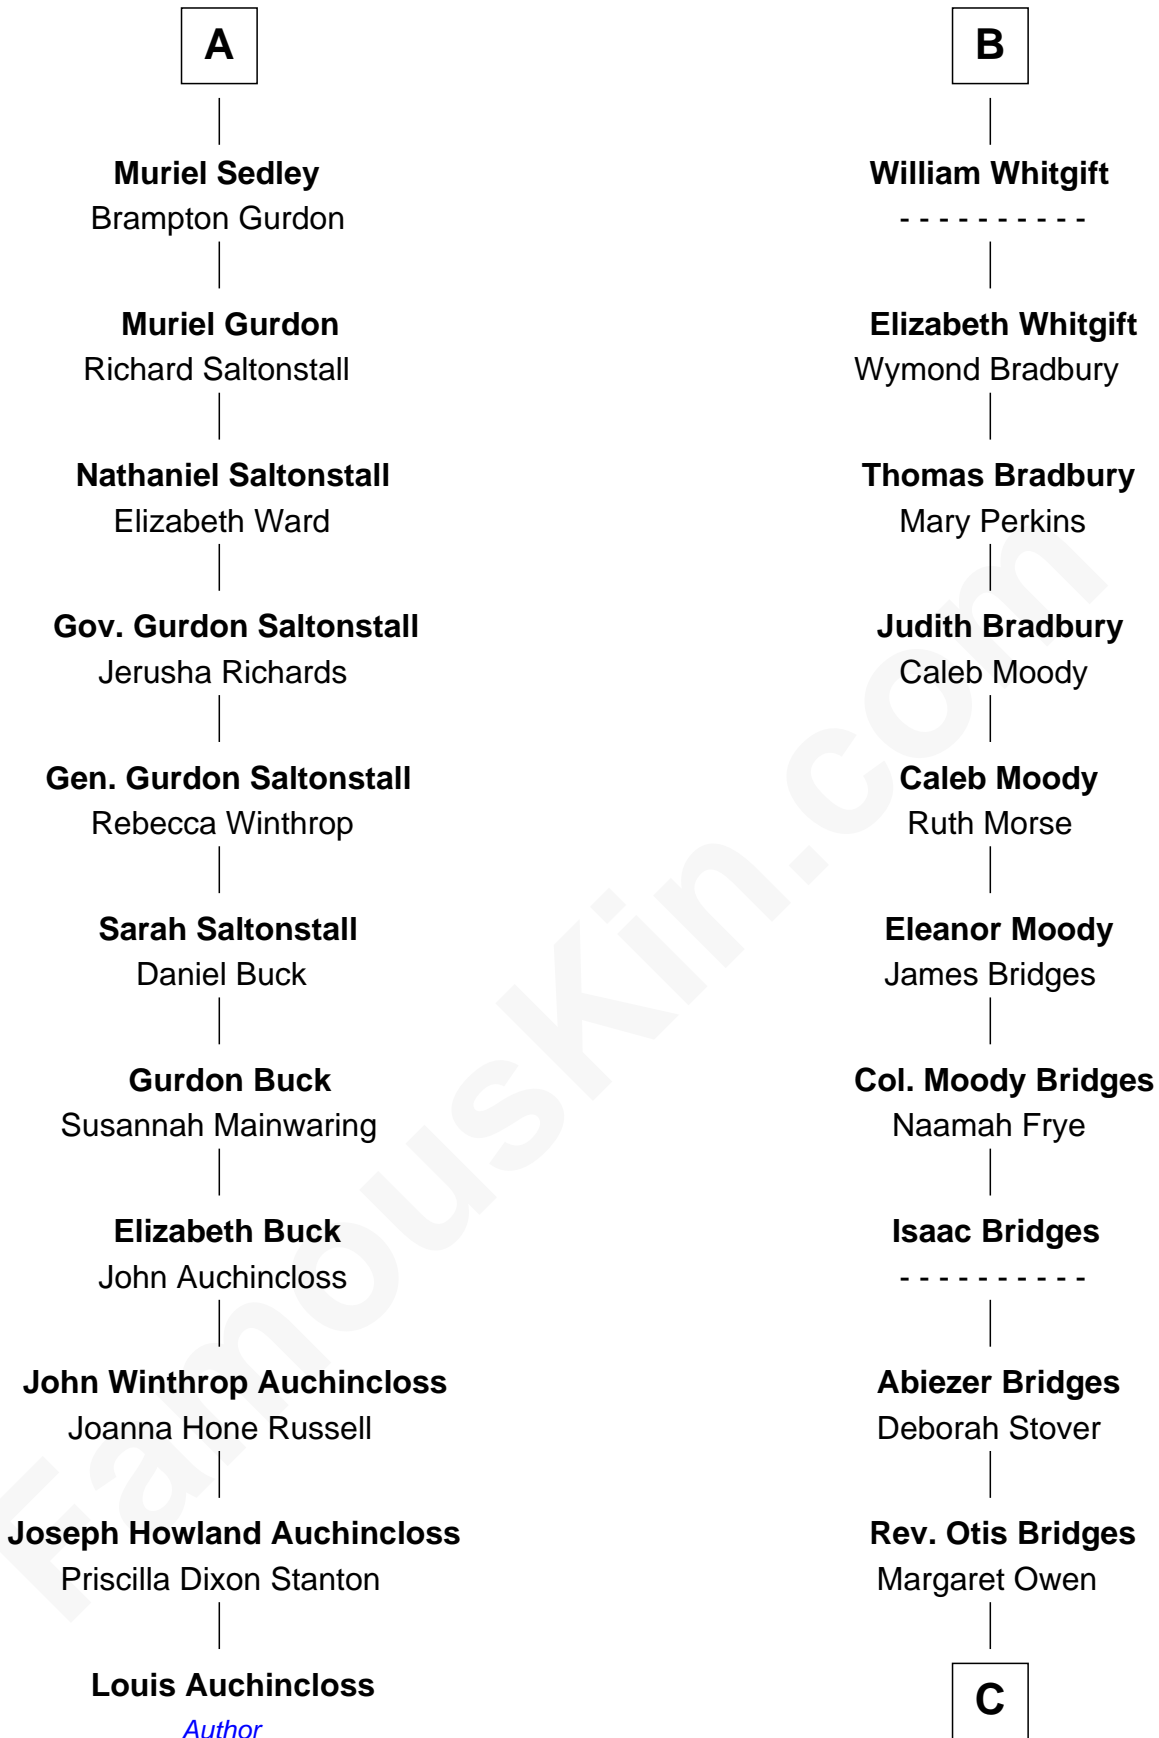

FamousKin.com Relationship Chart of Louis Auchincloss

Author

17th cousin 2 times removed of

Owen Brewster

54th Governor of Maine

John de Mowbray
Elizabeth de Segrave

Sir Thomas Mowbray
Elizabeth Fitzalan

Margaret Mowbray
Sir Robert Howard

Sir John Howard
Margaret Chedworth

Katherine Howard
Sir John Bouchier

Jane Bouchier
Edmund Knyvet

John Knyvet
Agnes Harcourt

Abigail Knyvet
Martin Sedley

A

Eleanor de Mowbray
John de Welles

Eudo de Welles
Maud de Greystoke

Sir Lionel de Welles
Joan de Waterton

Margaret de Welles
Sir Thomas Dymoke

Jane Dymoke
John Fulnetby

Katherine Fulnetby
William Dynwell

Anne Dynwell
Henry Whitgift

B

C

Owen W. Bridges

Lydia A. -----

Carrie S. Bridges

William Edmund Brewster

Owen Brewster

54th Governor of Maine

FamousKin.com