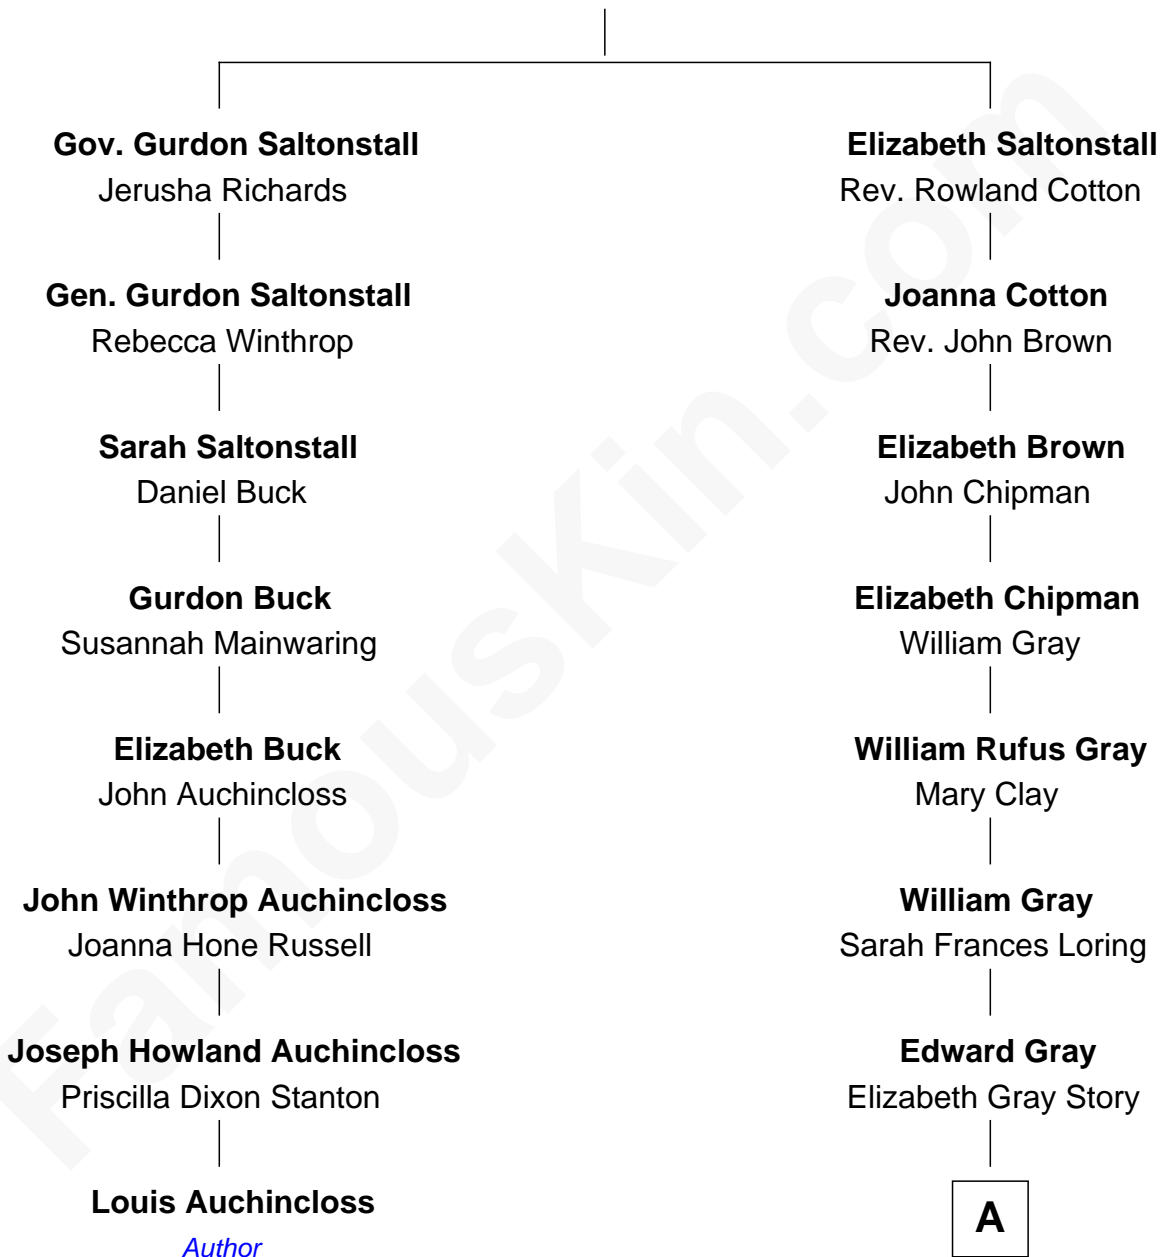

## Relationship Chart of

### Louis Auchincloss

*Author*

7th cousin 2 times removed of

### Story Musgrave

*NASA Astronaut*

**Nathaniel Saltonstall**

Elizabeth Ward

**A**

**Marguerite Gray**  
John Butler Swann

**Marguerite Swann**  
Percy Musgrave

**Story Musgrave**  
*NASA Astronaut*