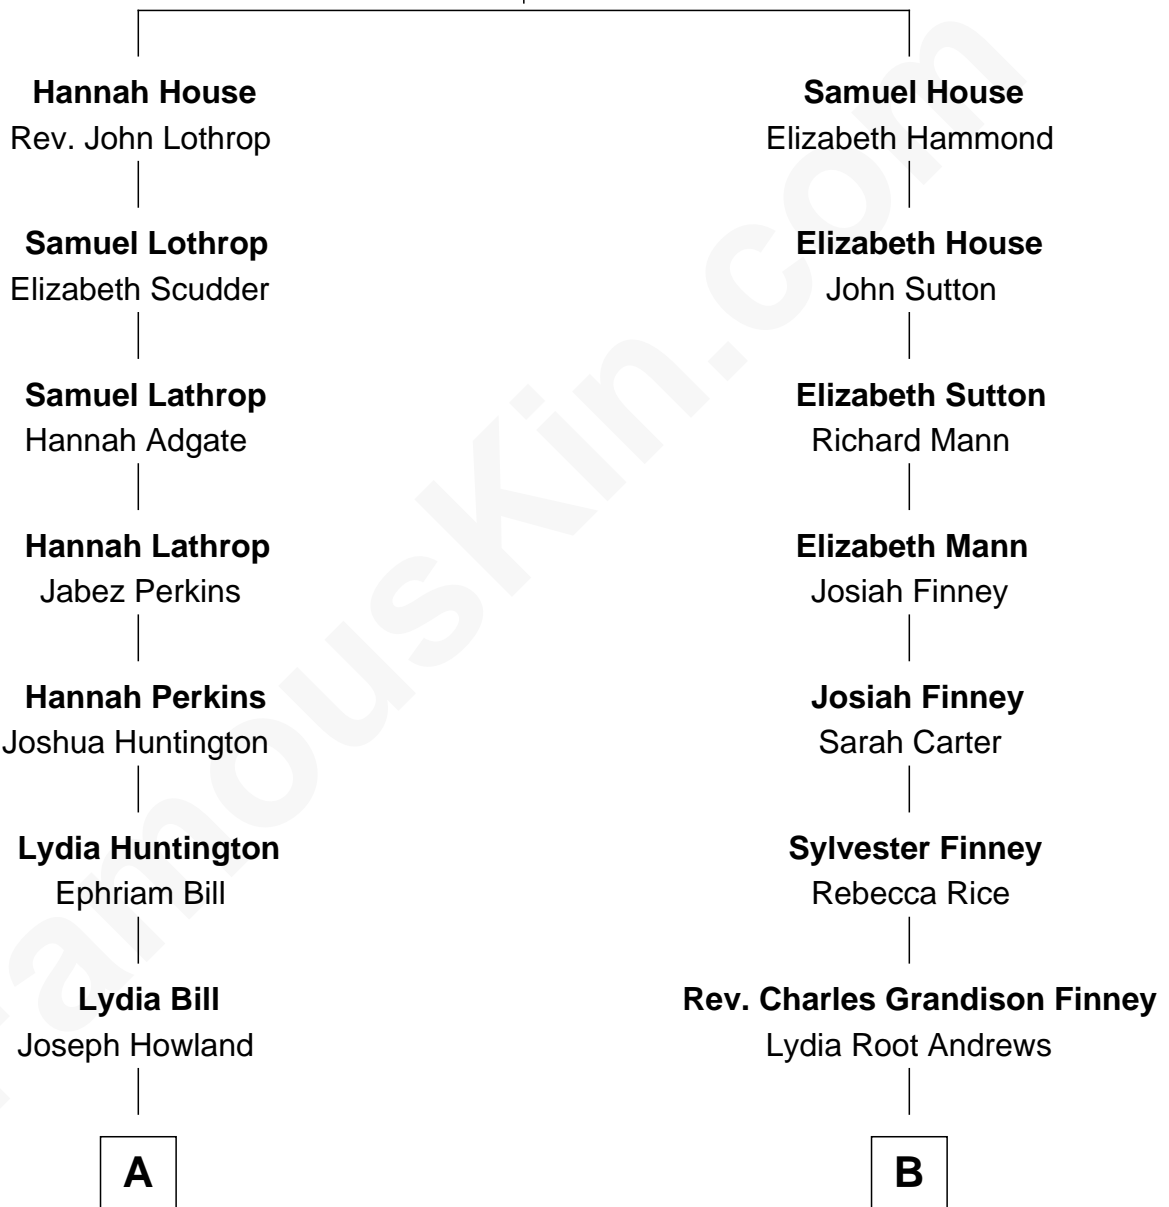

**FamousKin.com**  
**Relationship Chart of**  
**Louis Auchincloss**  
*Author*

8th cousin 3 times removed of  
**Kenyon Cox**  
*Painter and Illustrator*

**Rev. John House**

Alice - - - - -

FamousKin.com