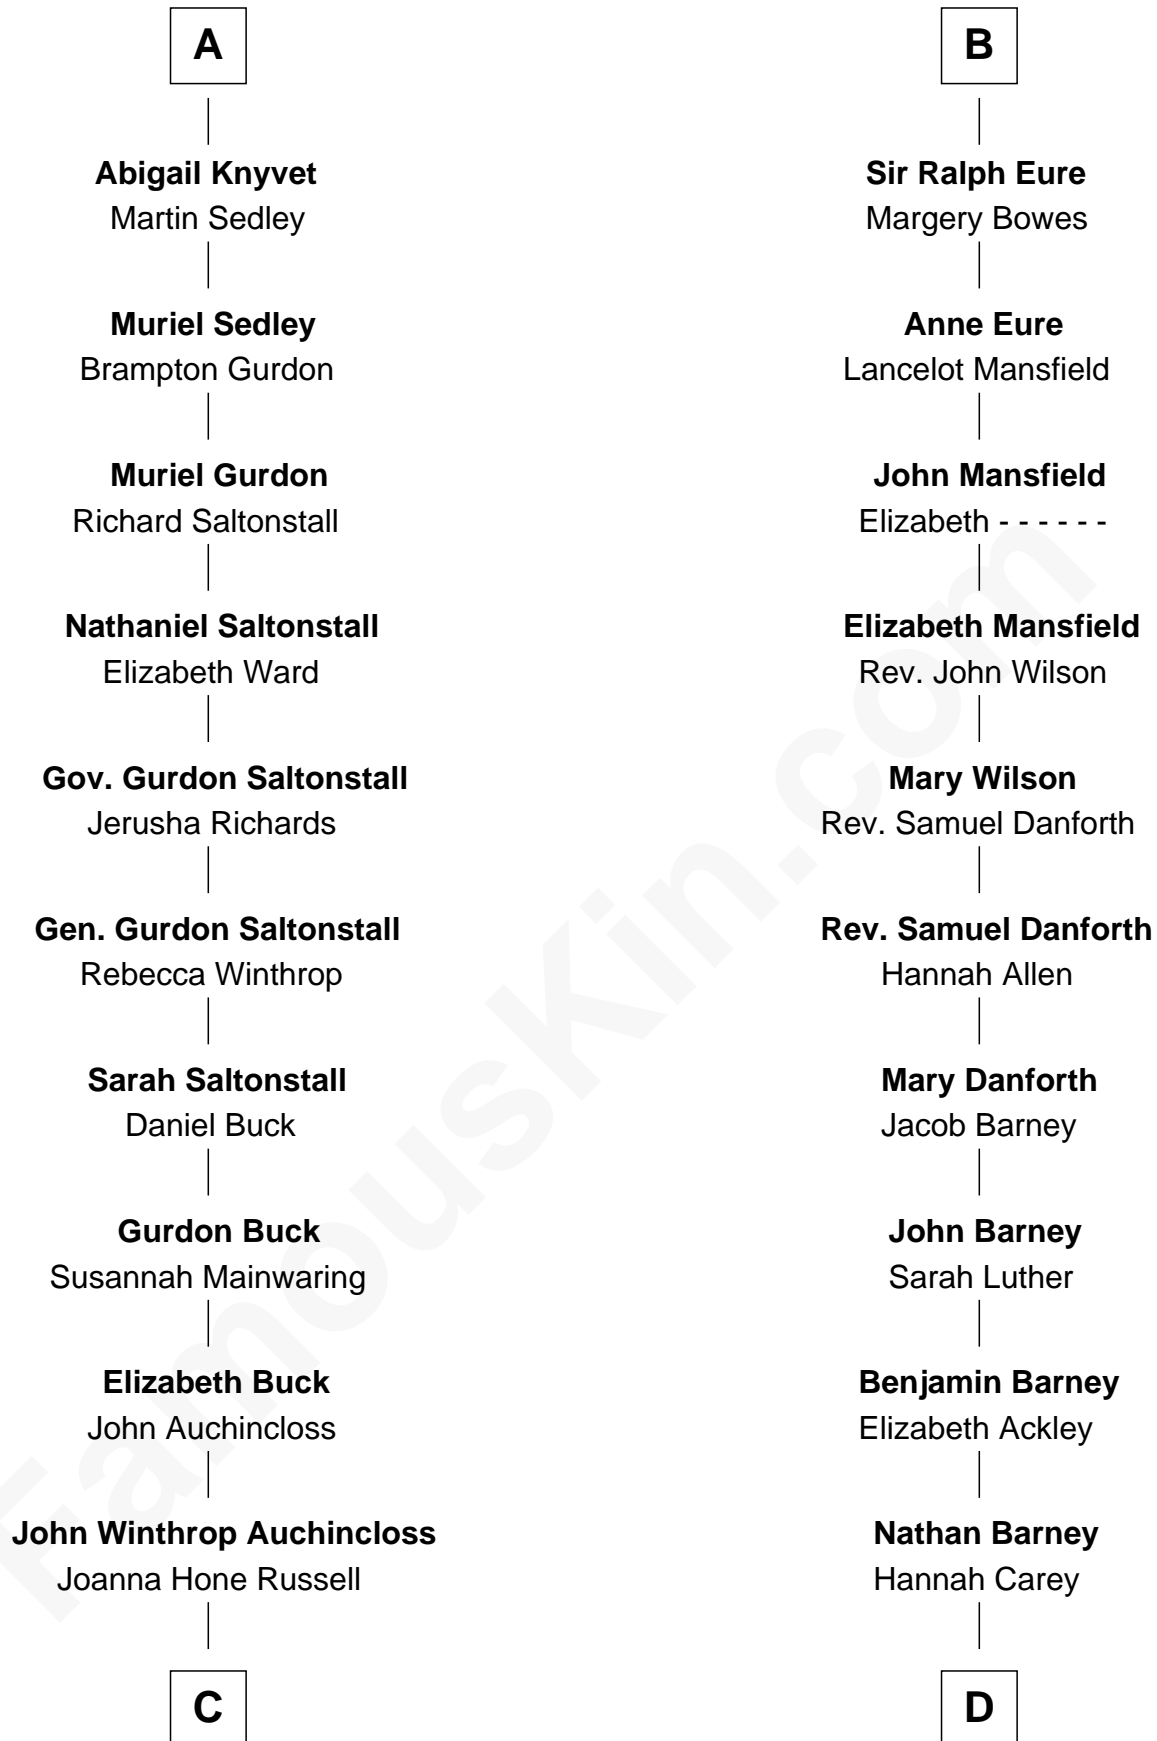

FamousKin.com Relationship Chart of

Louis Auchincloss

Author

18th cousin 2 times removed of

Elizabeth Montgomery

TV Actress - "Bewitched"

Sir William de Ros
Margery de Badlesmere

Thomas de Ros
Beatrice de Stafford

Margaret de Ros
Sir Reynold Grey

Sir John Grey
Constance de Holand

Alice Grey
Sir William Knyvet

Sir Edmund Knyvet
Eleanor Tyrrel

Edmund Knyvet
Jane Bouchier

John Knyvet
Agnes Harcourt

A

Maud de Roos
John de Welles

John de Welles
Eleanor de Mowbray

Eudo de Welles
Maud de Greystoke

Sir Lionel de Welles
Joan de Waterton

Cecily de Welles
Sir Robert Willoughby

Sir Christopher Willoughby
Margaret Jenney

Elizabeth Willoughby
Sir William Eure

B

C

Joseph Howland Auchincloss

Priscilla Dixon Stanton

Louis Auchincloss

Author

D

Nathan Barney