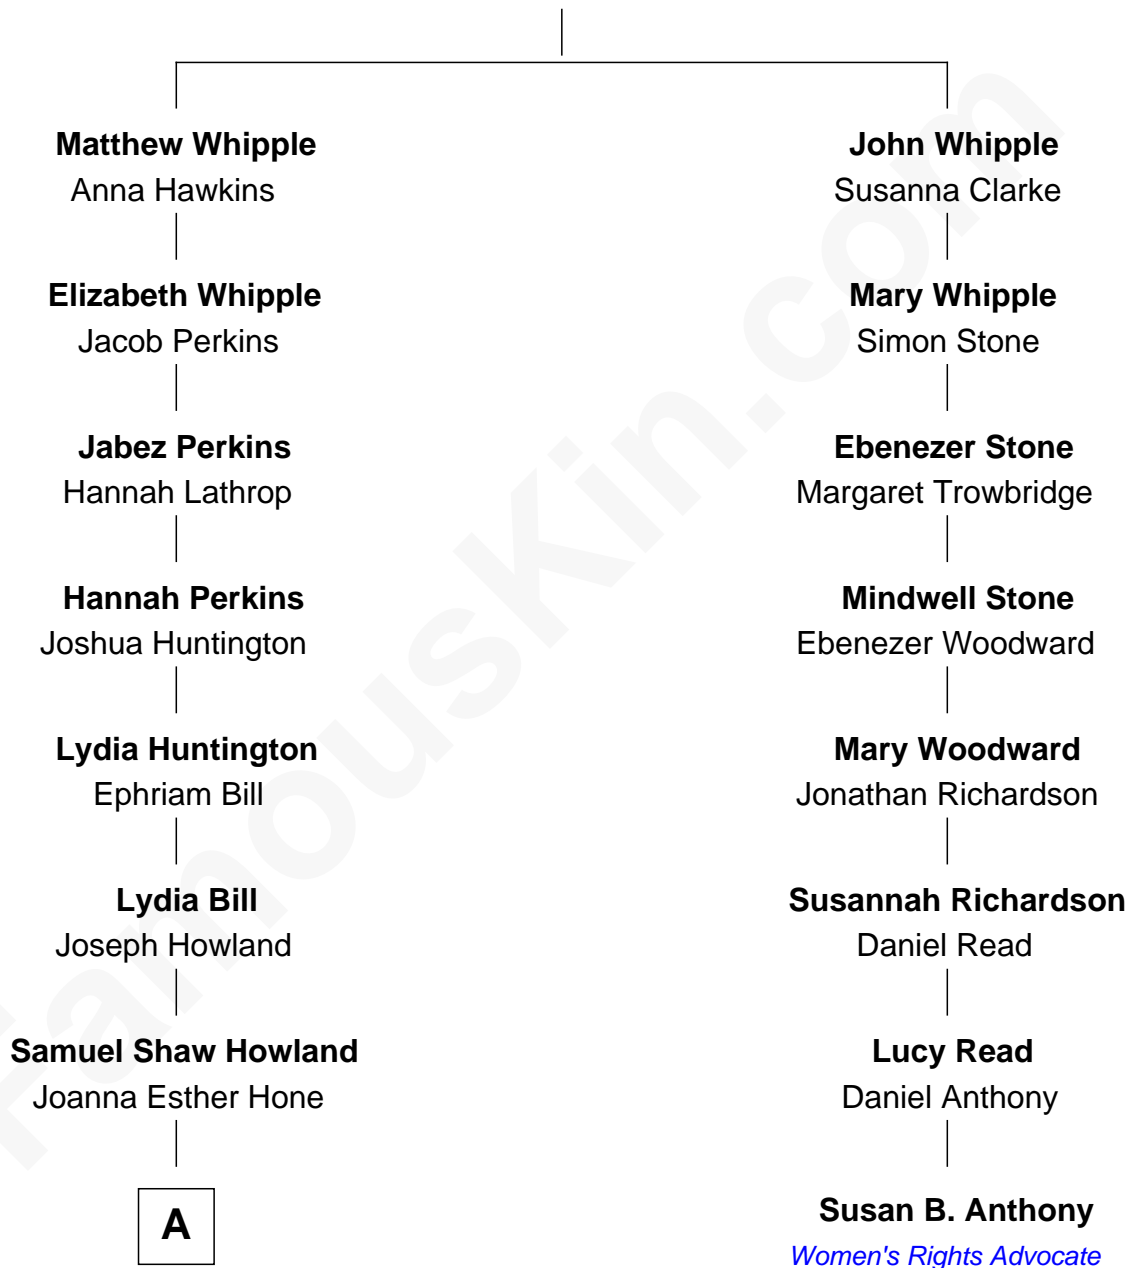

## Relationship Chart of

### Louis Auchincloss

Author

7th cousin 3 times removed of

**Susan B. Anthony**

Women's Rights Advocate

**Matthew Whipple**

Joan - - - - -

**A**

—  
**Caroline Howland**  
Charles Handy Russell

—  
**Joanna Hone Russell**  
John Winthrop Auchincloss

—  
**Joseph Howland Auchincloss**  
Priscilla Dixon Stanton

—  
**Louis Auchincloss**  
*Author*

FamousKin.com