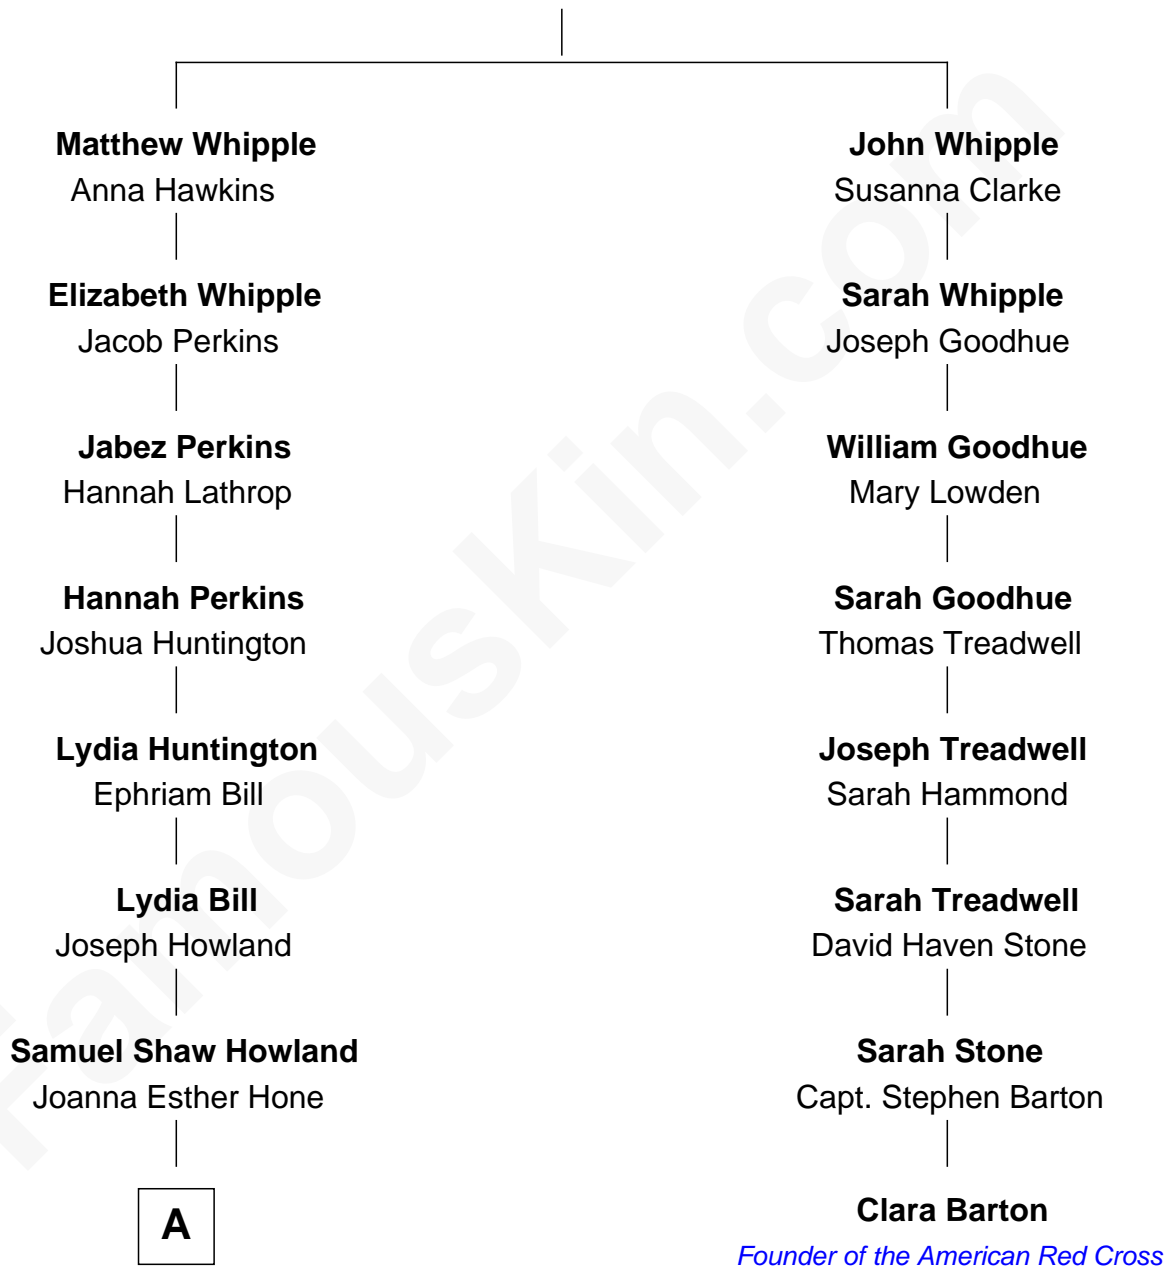

FamousKin.com

Relationship Chart of

Louis Auchincloss

Author

7th cousin 3 times removed of

Clara Barton

Founder of the American Red Cross

Matthew Whipple

Joan - - - - -

A

—
Caroline Howland
Charles Handy Russell

—
Joanna Hone Russell
John Winthrop Auchincloss

—
Joseph Howland Auchincloss
Priscilla Dixon Stanton

—
Louis Auchincloss
Author

FamousKin.com