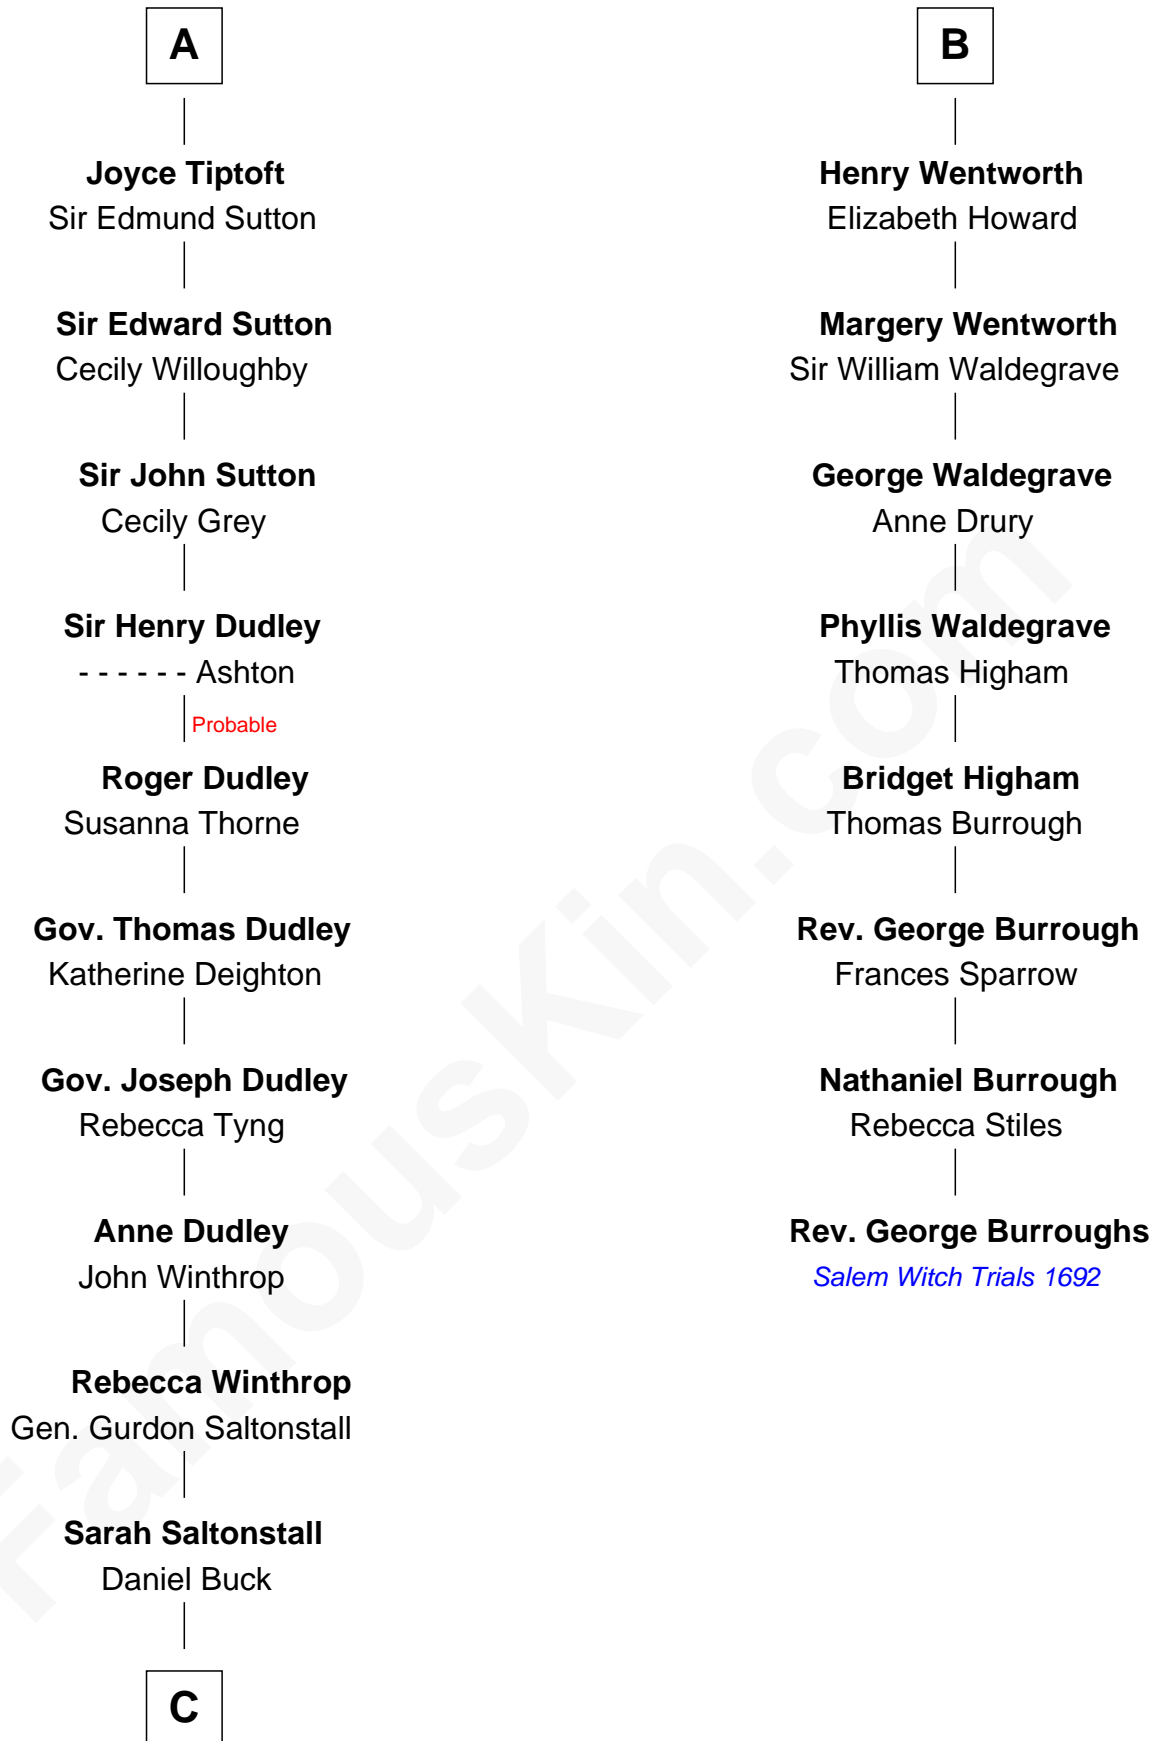

FamousKin.com

Relationship Chart of

Louis Auchincloss

Author

14th cousin 7 times removed of

Rev. George Burroughs

Executed for Witchcraft, Salem 1692

C

—
Gurdon Buck

Susannah Mainwaring

—
Elizabeth Buck

John Auchincloss

—
John Winthrop Auchincloss

Joanna Hone Russell

—
Joseph Howland Auchincloss

Priscilla Dixon Stanton