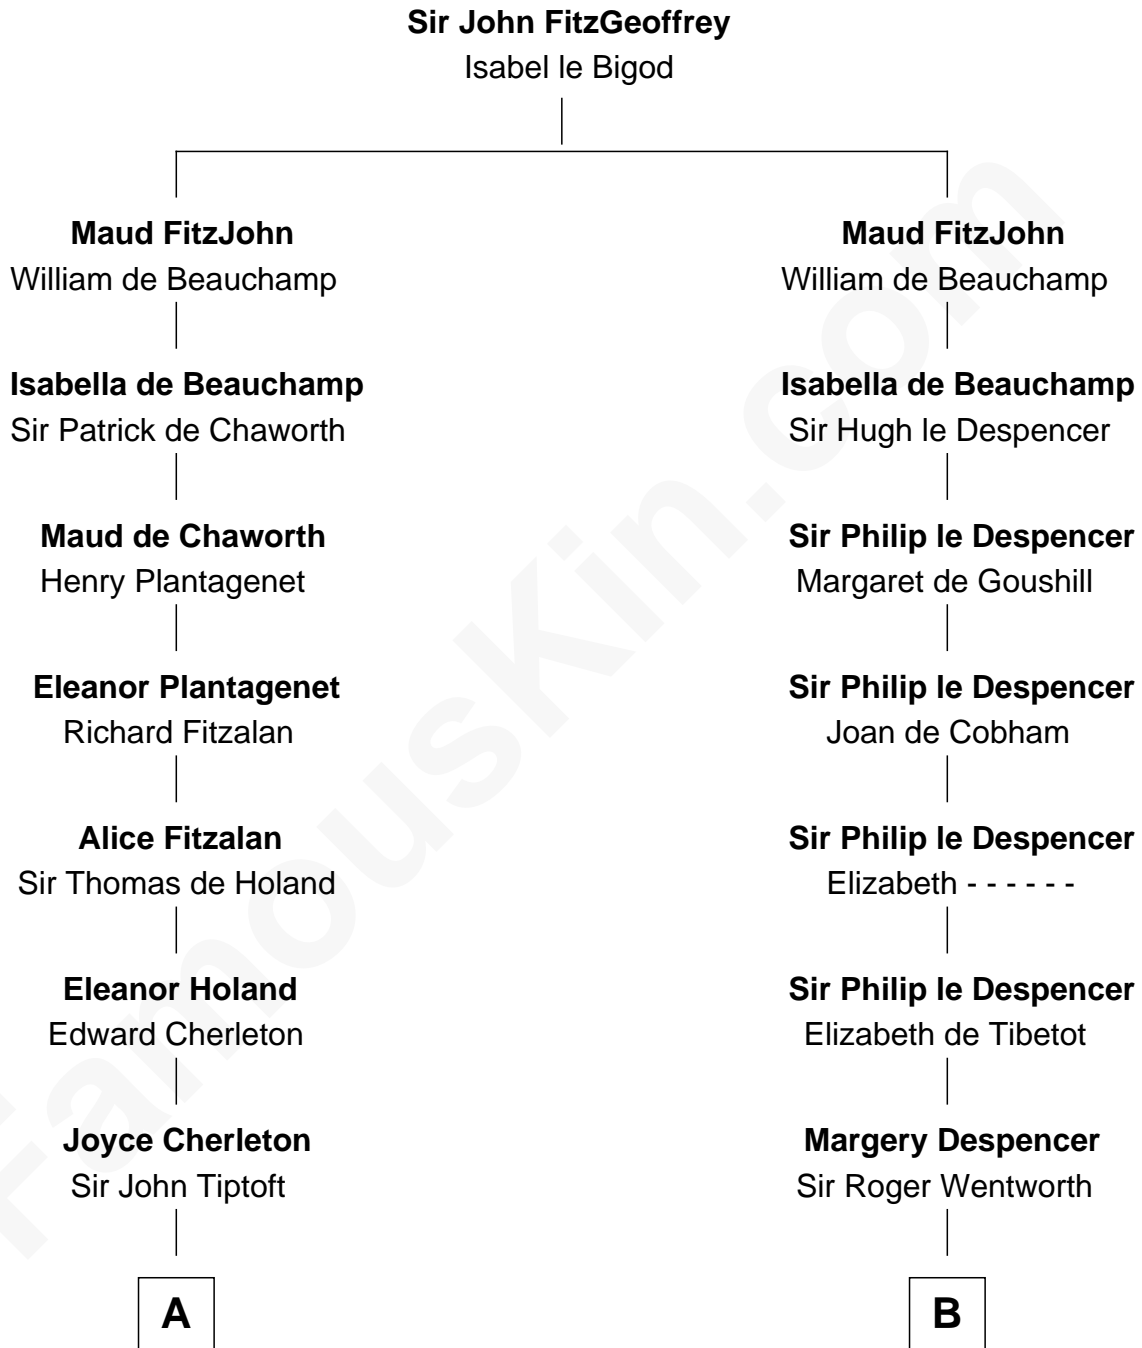

FamousKin.com

Relationship Chart of

Louis Auchincloss

Author

14th cousin 7 times removed of

Rev. George Burroughs

Executed for Witchcraft, Salem 1692

C

—
Gurdon Buck

Susannah Mainwaring

—
Elizabeth Buck

John Auchincloss

—
John Winthrop Auchincloss

Joanna Hone Russell

—
Joseph Howland Auchincloss

Priscilla Dixon Stanton