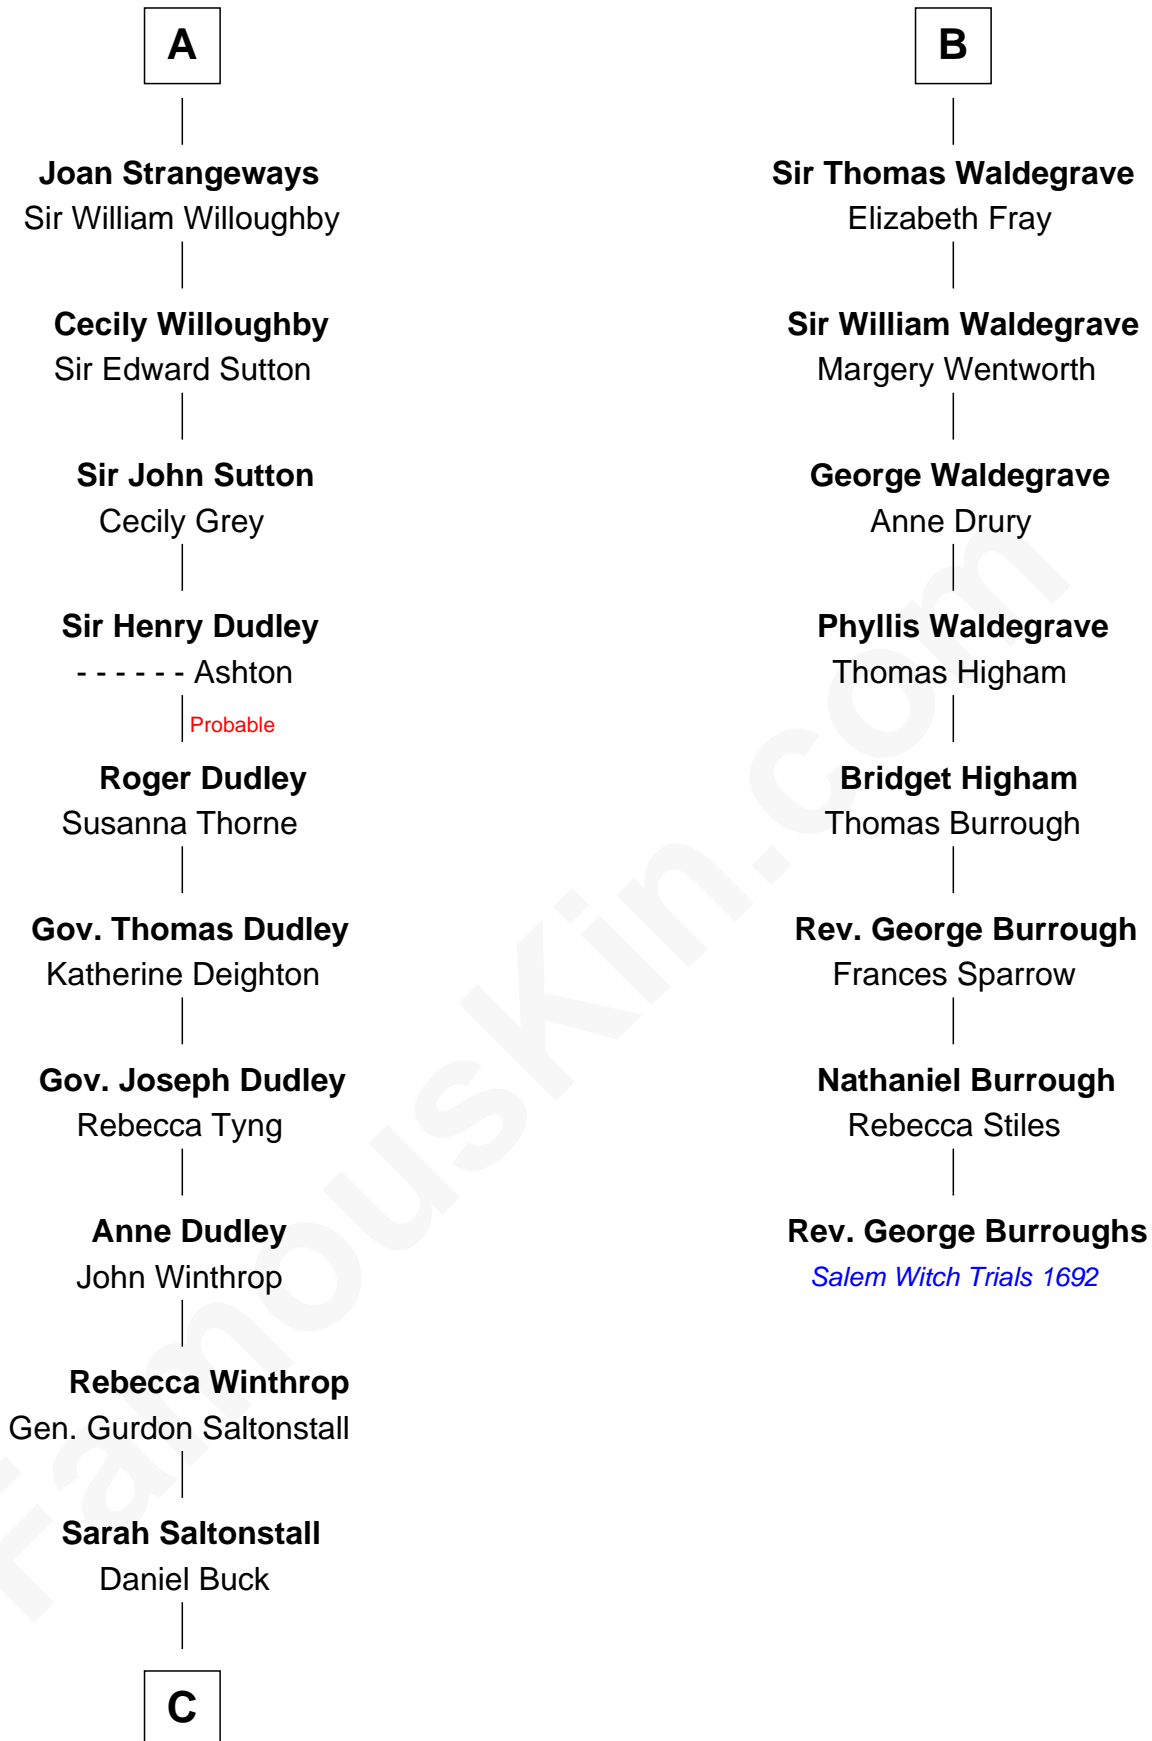

FamousKin.com
Relationship Chart of
Louis Auchincloss

Author

14th cousin 7 times removed of

Rev. George Burroughs

Executed for Witchcraft, Salem 1692

Sir William Longespee

Ela of Salisbury

C

—
Gurdon Buck

Susannah Mainwaring

—
Elizabeth Buck

John Auchincloss

—
John Winthrop Auchincloss

Joanna Hone Russell

—
Joseph Howland Auchincloss

Priscilla Dixon Stanton