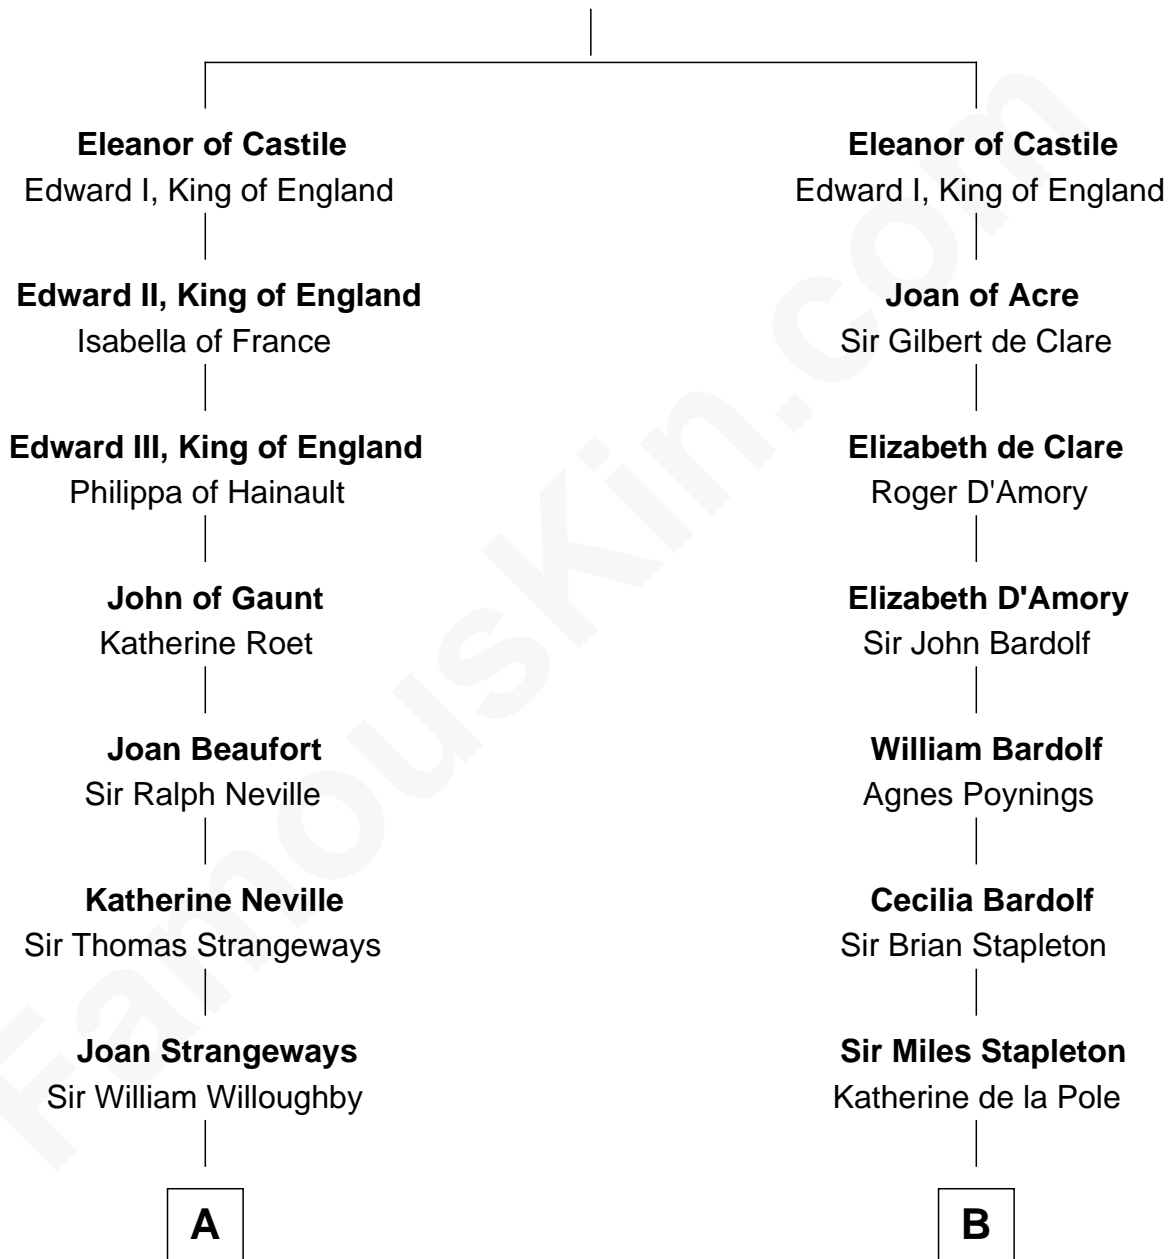

FamousKin.com
Relationship Chart of
Louis Auchincloss

Author

14th cousin 6 times removed of

Rev. George Burroughs

Executed for Witchcraft, Salem 1692

Ferdinand III, King of Castile

Joanna of Ponthieu

C

—
Elizabeth Buck
John Auchincloss

—
John Winthrop Auchincloss
Joanna Hone Russell

—
Joseph Howland Auchincloss
Priscilla Dixon Stanton

—
Louis Auchincloss
Author

FamousKin.com