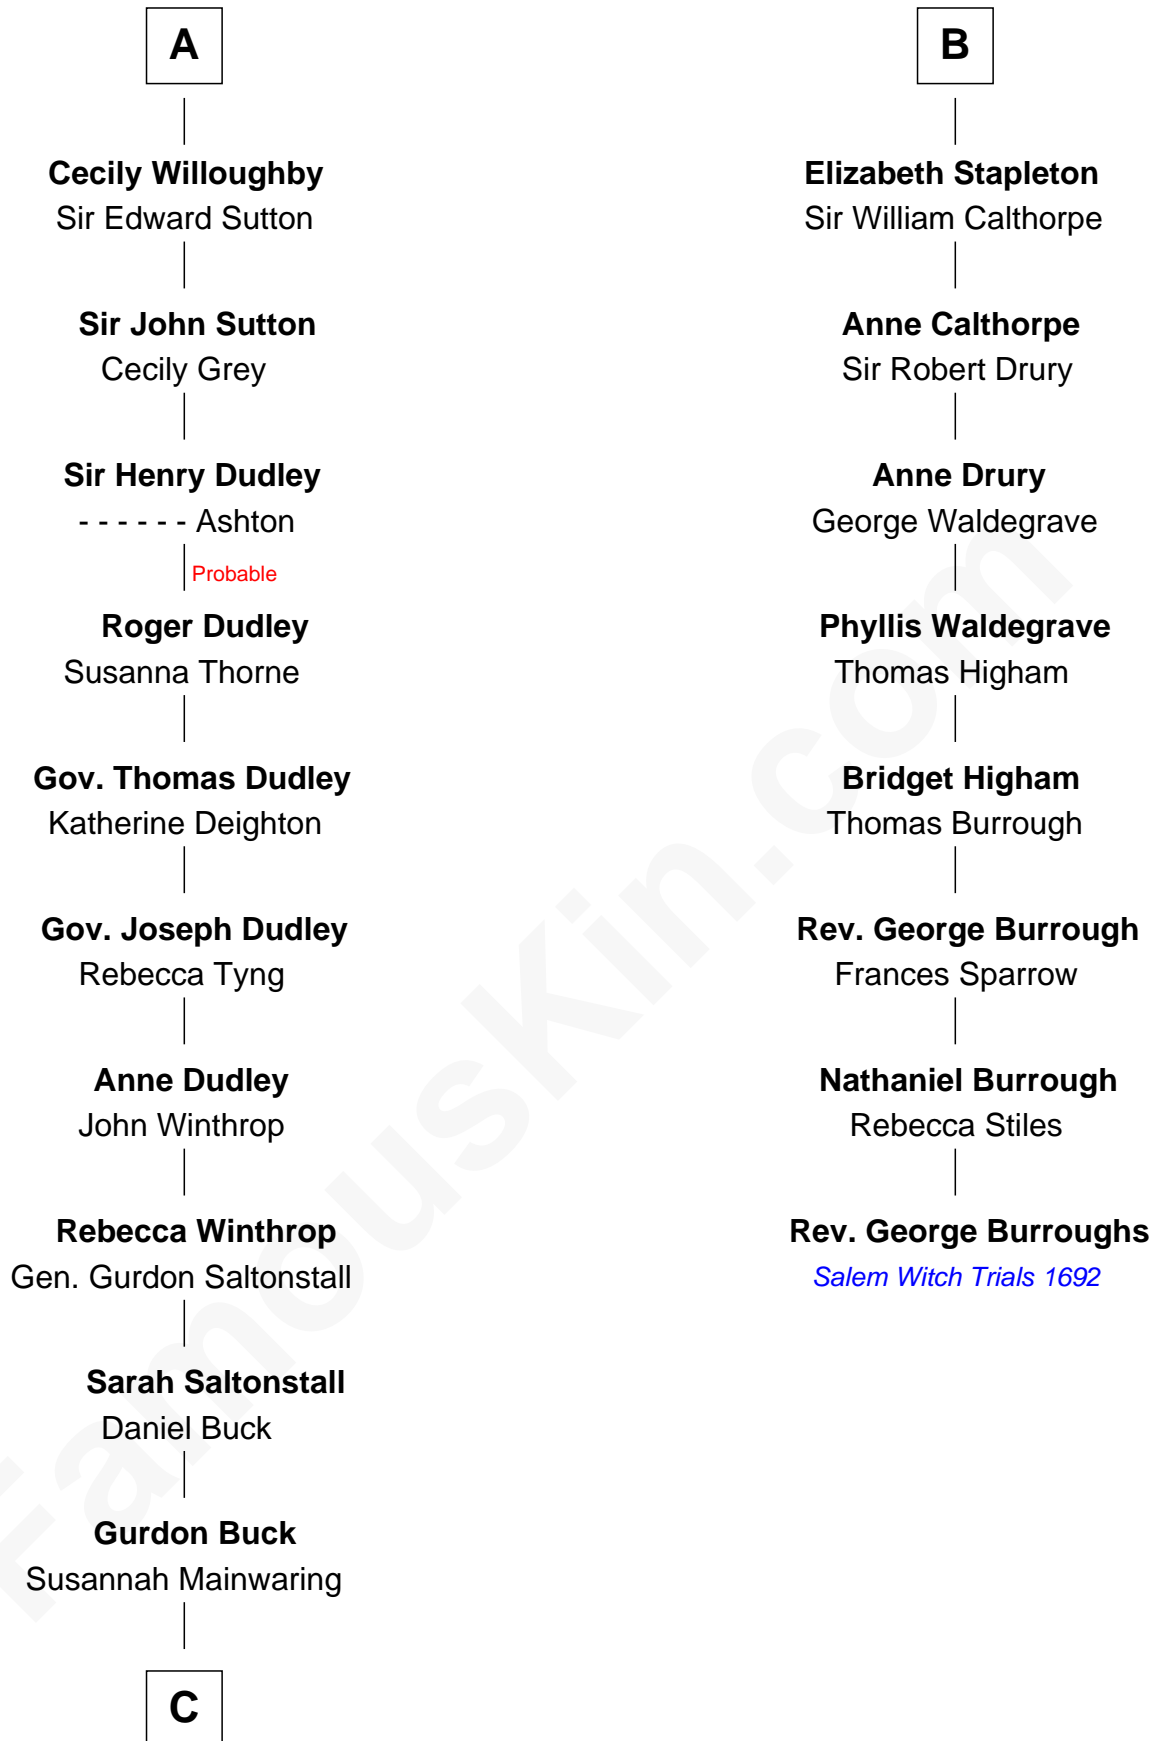

FamousKin.com
Relationship Chart of
Louis Auchincloss

Author

14th cousin 6 times removed of

Rev. George Burroughs

Executed for Witchcraft, Salem 1692

Ferdinand III, King of Castile

Joanna of Ponthieu

C

—
Elizabeth Buck
John Auchincloss

—
John Winthrop Auchincloss
Joanna Hone Russell

—
Joseph Howland Auchincloss
Priscilla Dixon Stanton

—
Louis Auchincloss
Author

FamousKin.com