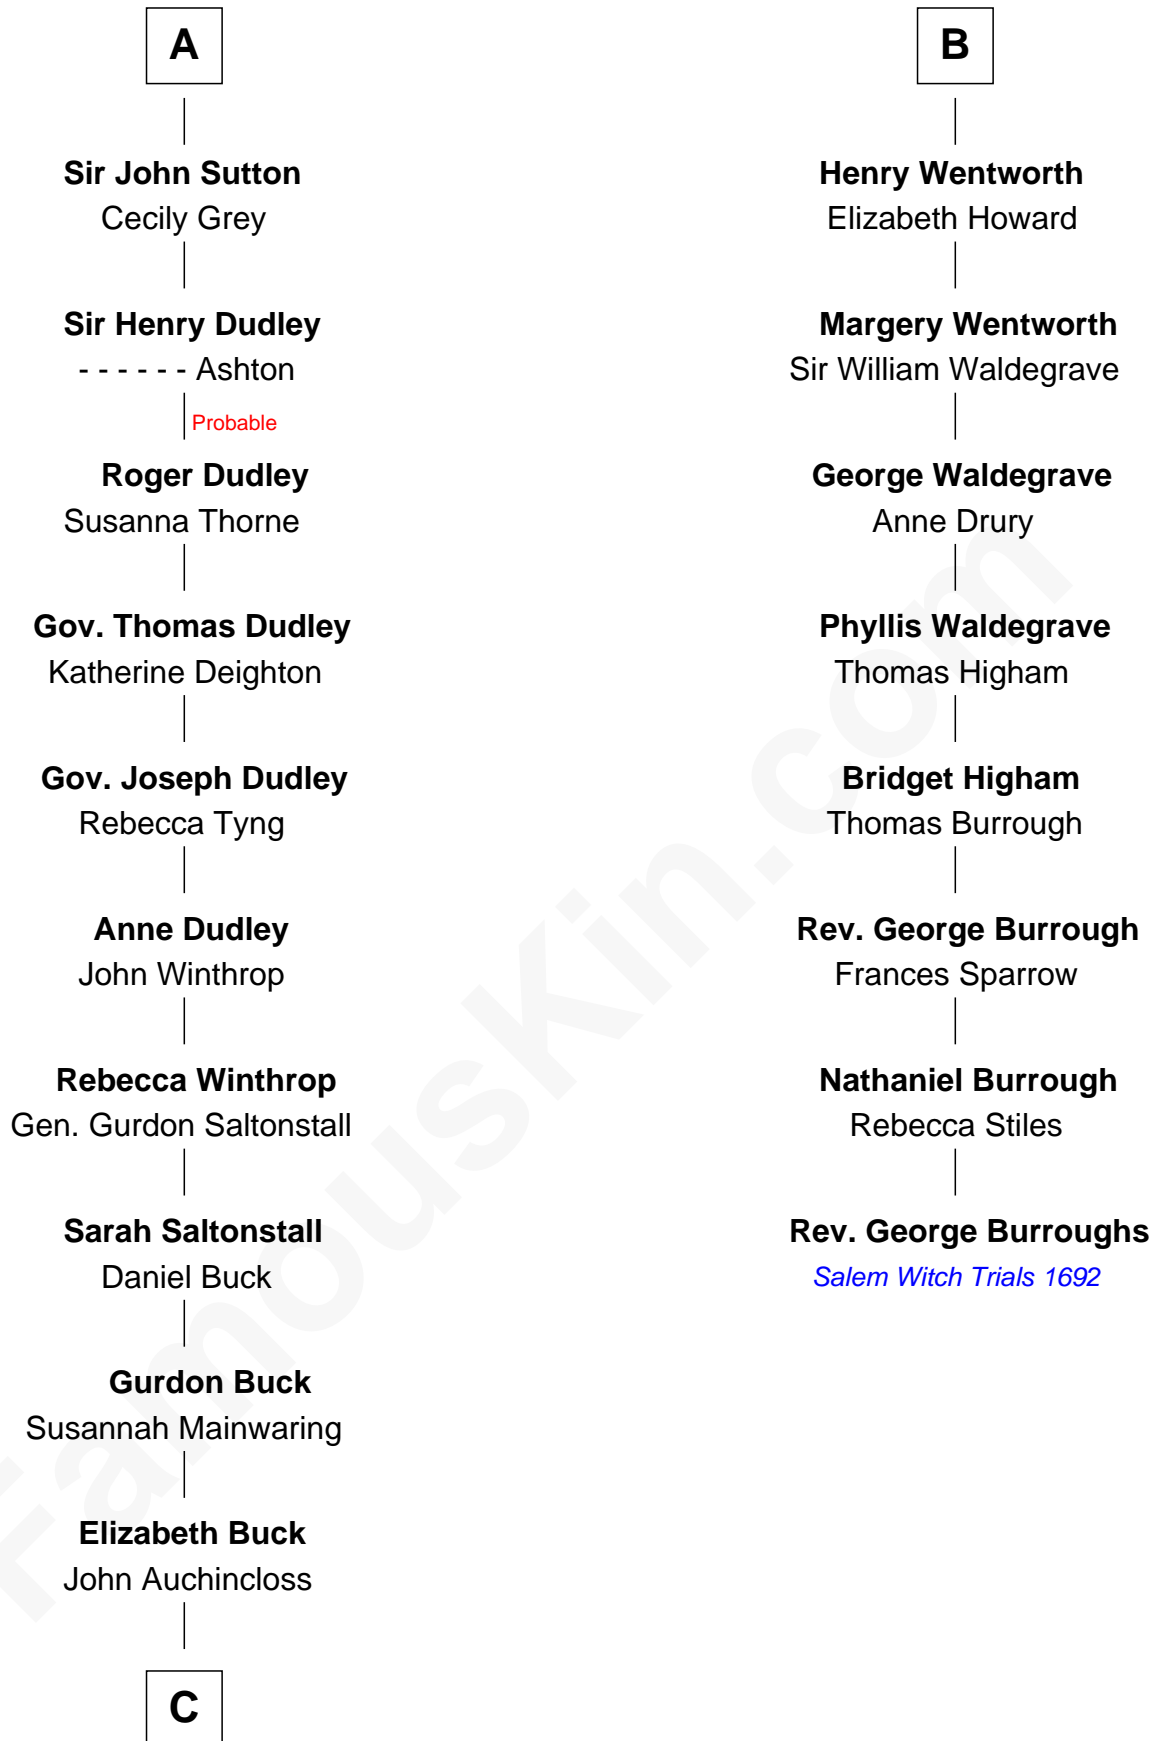

## Relationship Chart of

### Louis Auchincloss

Author

14th cousin 5 times removed of

**Rev. George Burroughs**

Executed for Witchcraft, Salem 1692

**C**

—  
**John Winthrop Auchincloss**

Joanna Hone Russell

—  
**Joseph Howland Auchincloss**

Priscilla Dixon Stanton

—  
**Louis Auchincloss**

*Author*

FamousKin.com