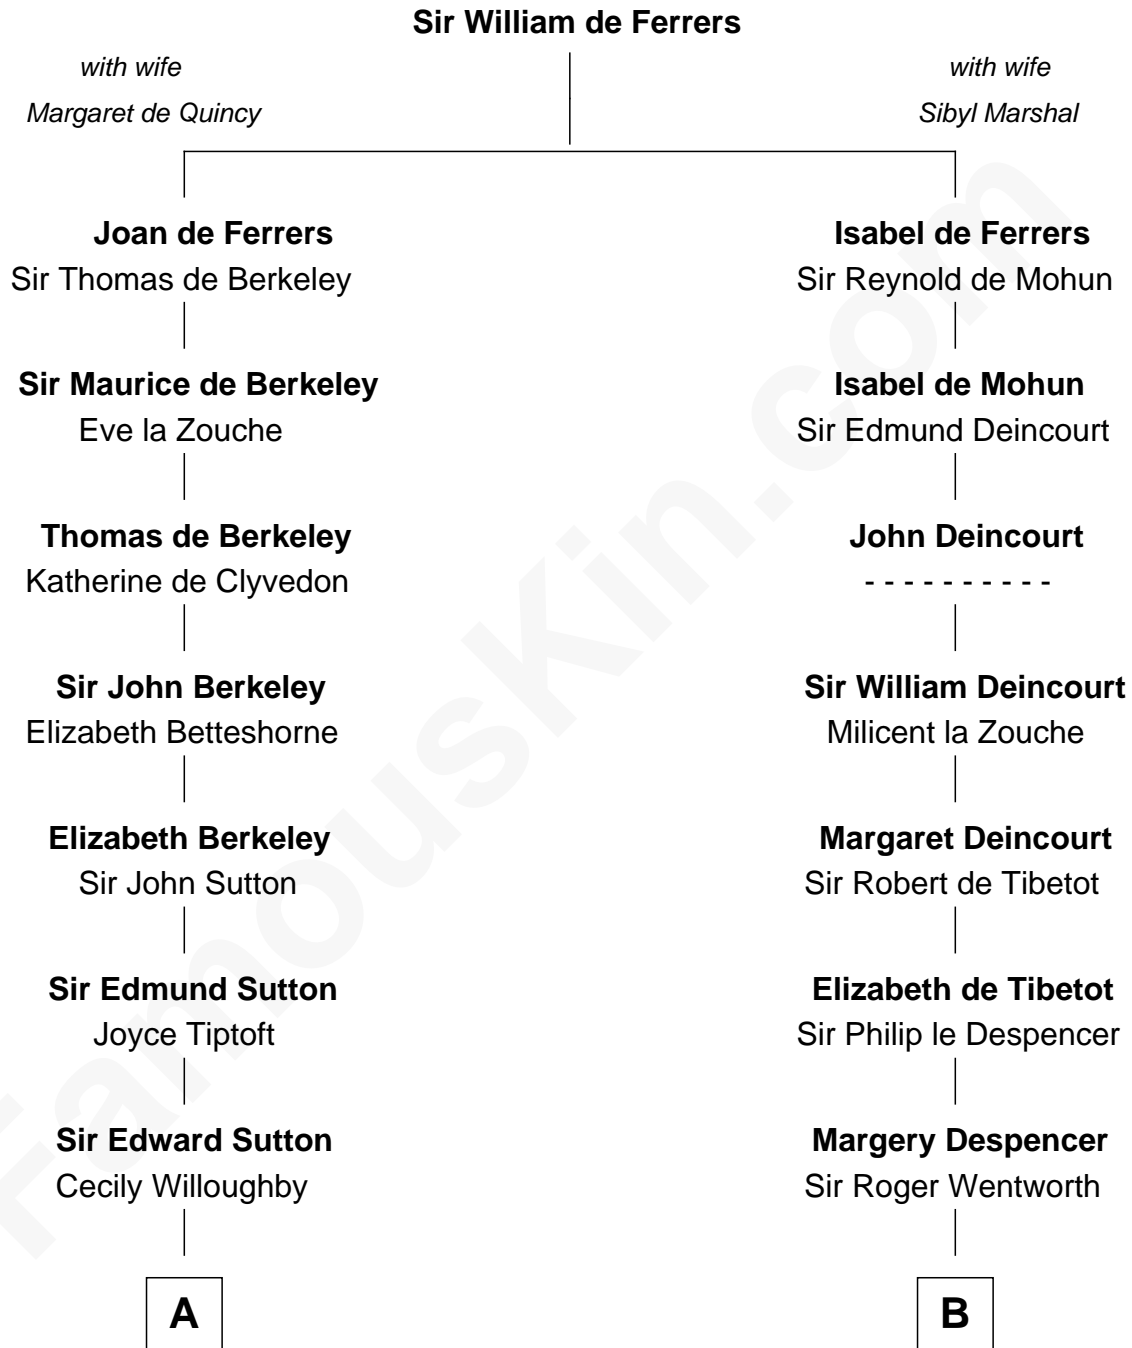

## Relationship Chart of

### Louis Auchincloss

Author

14th cousin 5 times removed of

**Rev. George Burroughs**

Executed for Witchcraft, Salem 1692

**C**

—  
**John Winthrop Auchincloss**

Joanna Hone Russell