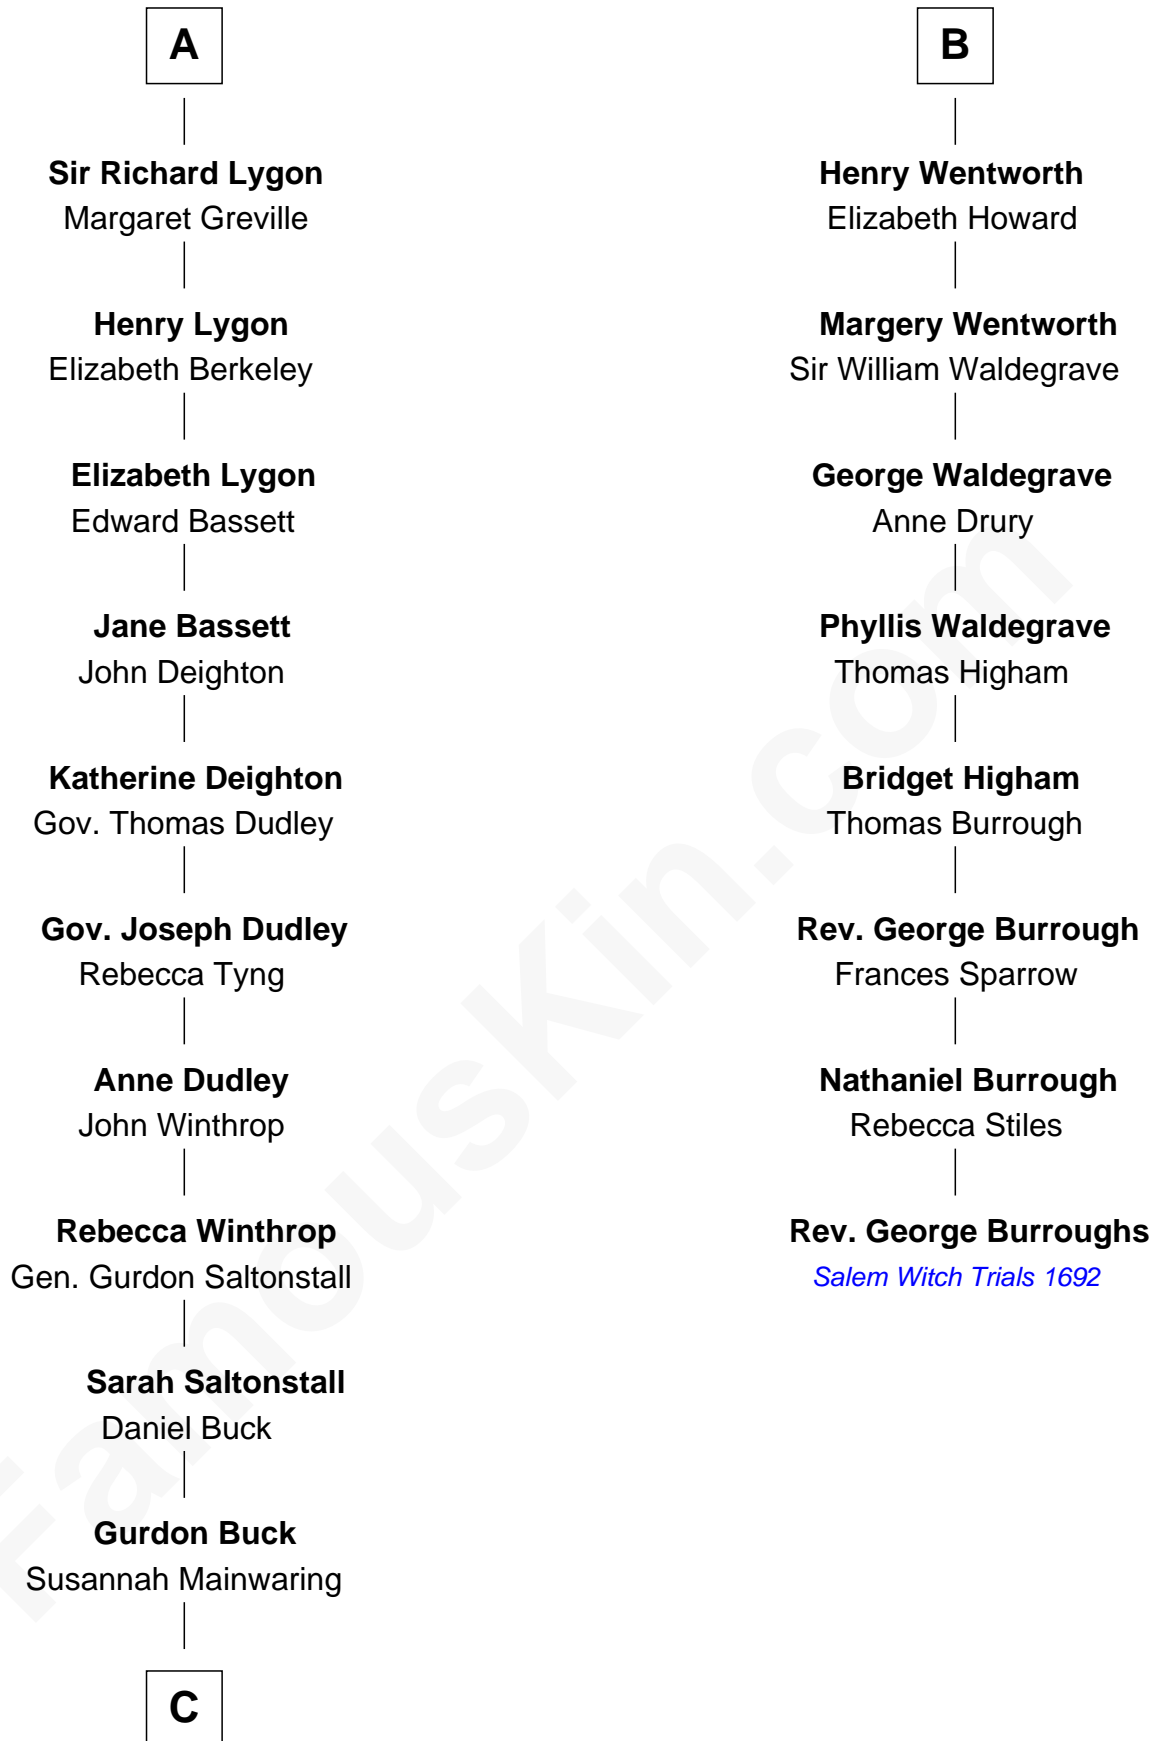

FamousKin.com

Relationship Chart of

Louis Auchincloss

Author

14th cousin 6 times removed of

Rev. George Burroughs

Executed for Witchcraft, Salem 1692

C

Elizabeth Buck
John Auchincloss

John Winthrop Auchincloss
Joanna Hone Russell

Joseph Howland Auchincloss
Priscilla Dixon Stanton

Louis Auchincloss
Author

FamousKin.com