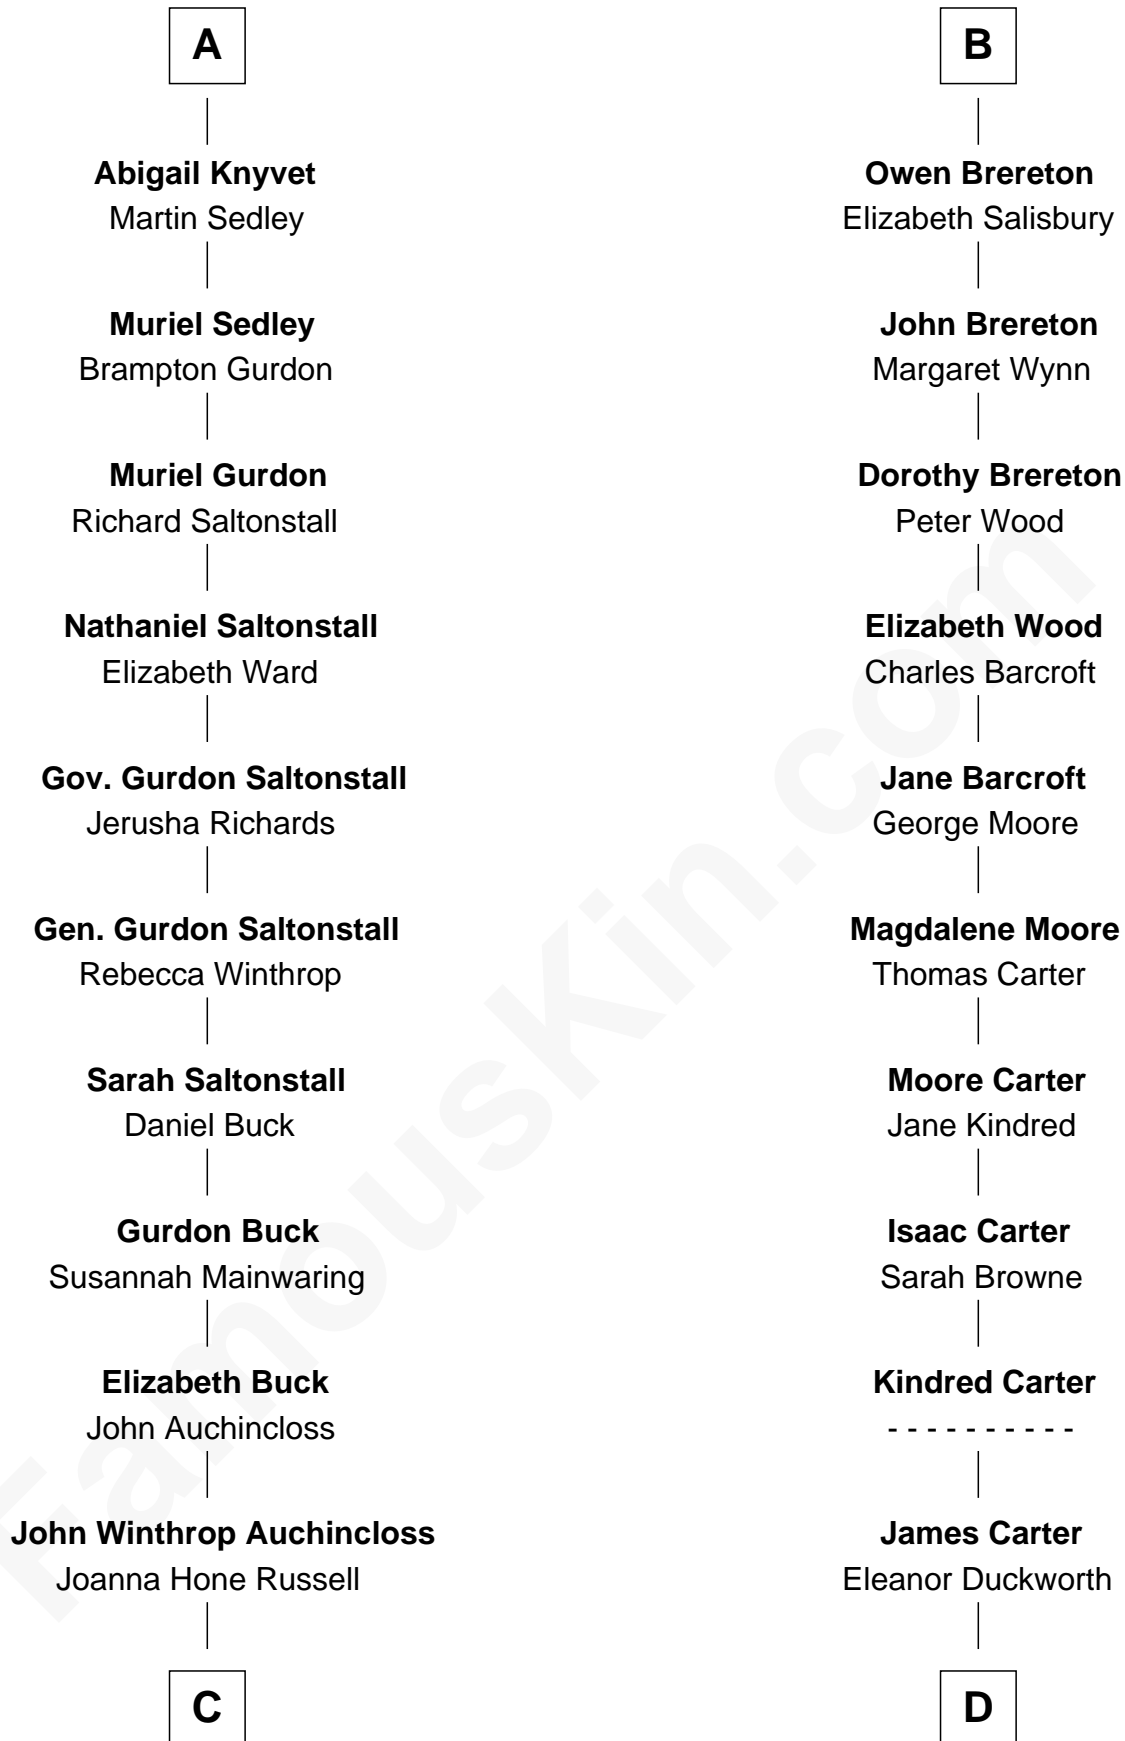

FamousKin.com
Relationship Chart of
Louis Auchincloss
Author

18th cousin 3 times removed of
Jimmy Carter
39th U.S. President

Sir Robert de Holland
 Maude la Zouche

C

Joseph Howland Auchincloss

Priscilla Dixon Stanton

Louis Auchincloss

Author

D

Wiley Carter

Ann Ansley

Littleberry Walker Carter

Mary Ann Diligent Seals

William Archibald Carter

Nina Pratt

Earl Carter

Lillian Gordy

Jimmy Carter

39th U.S. President

FamousKin.com