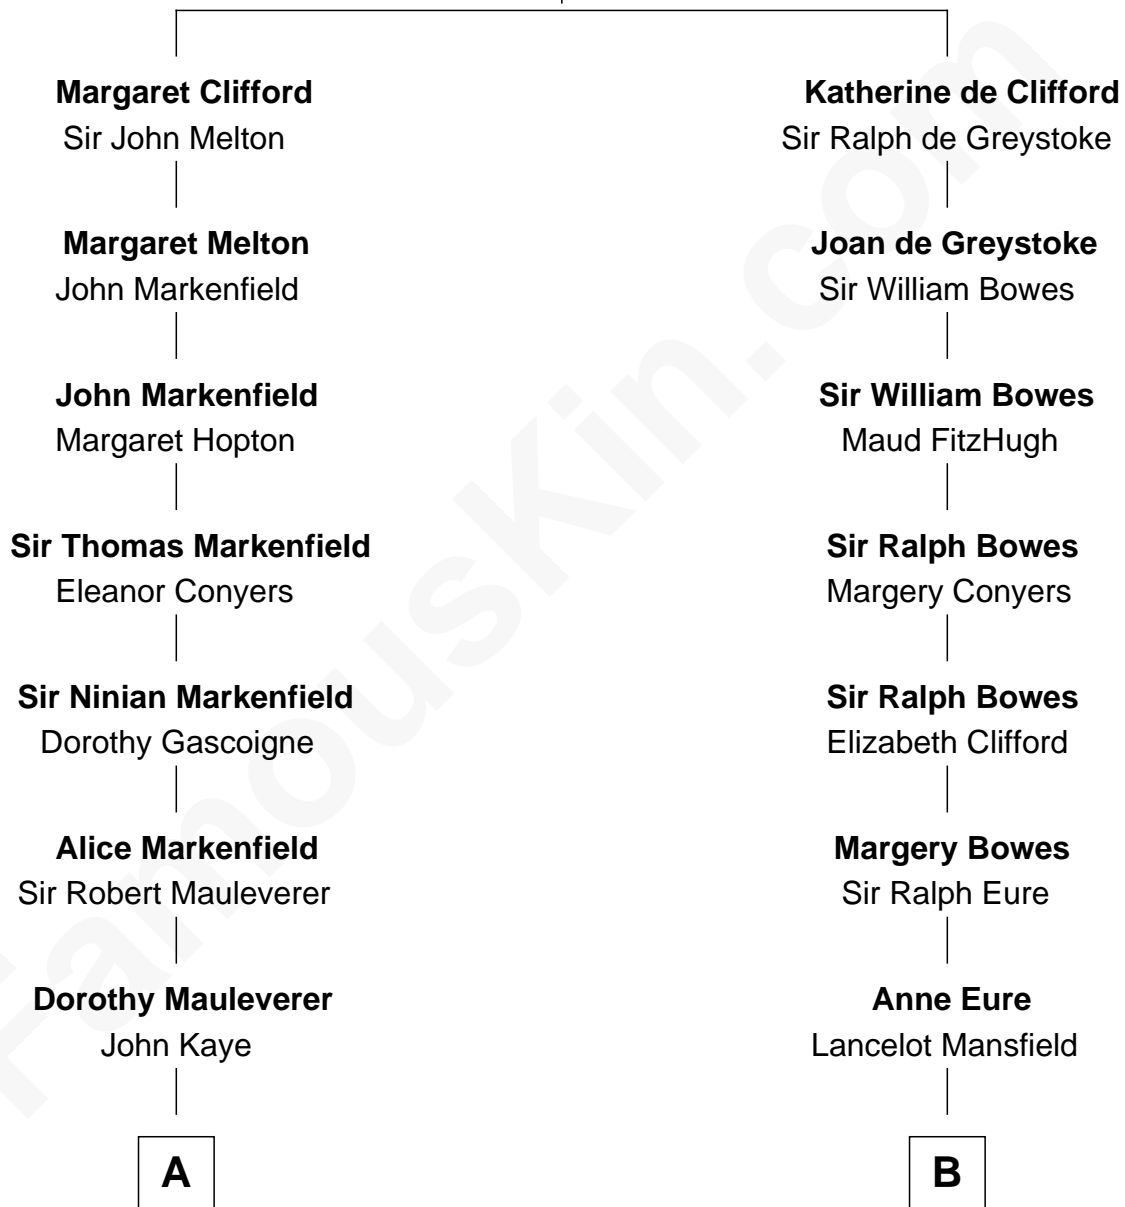

FamousKin.com
Relationship Chart of
Louis Auchincloss
Author

16th cousin 2 times removed of
William Howard Taft
27th U.S. President

Sir Roger de Clifford
Maud de Beauchamp

C

—
Joseph Howland Auchincloss

Priscilla Dixon Stanton

—
Louis Auchincloss

Author

FamousKin.com