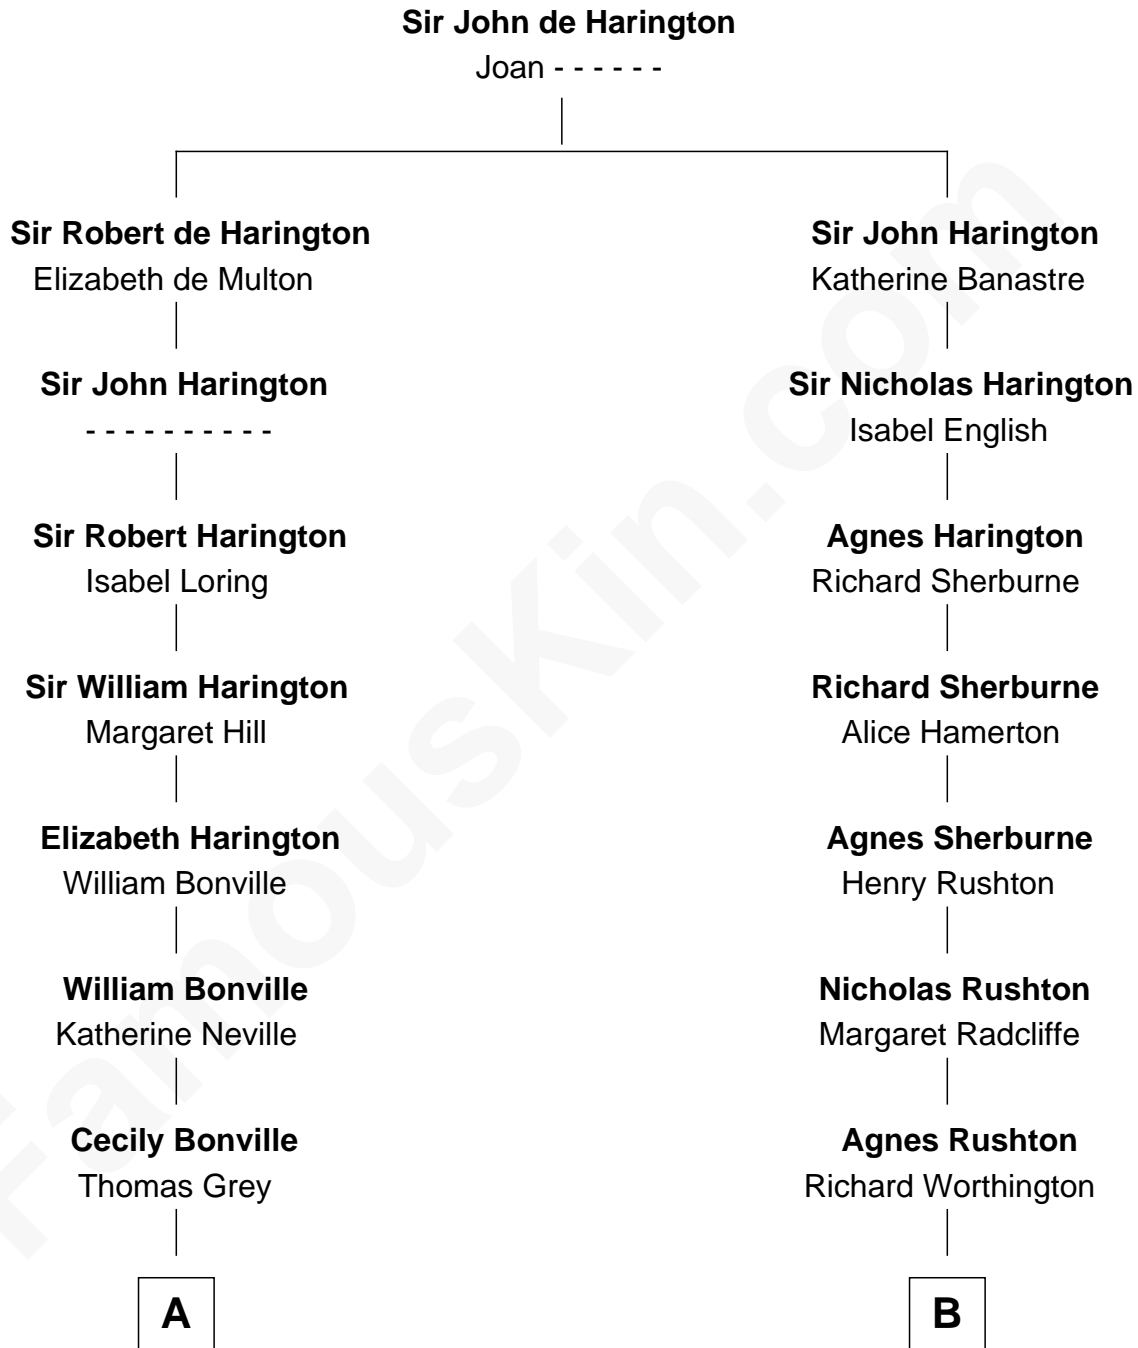

FamousKin.com
Relationship Chart of
Louis Auchincloss
Author

17th cousin 2 times removed of
Rutherford B. Hayes
19th U.S. President

C

—
John Winthrop Auchincloss

Joanna Hone Russell

—
Joseph Howland Auchincloss

Priscilla Dixon Stanton

—
Louis Auchincloss

Author

FamousKin.com