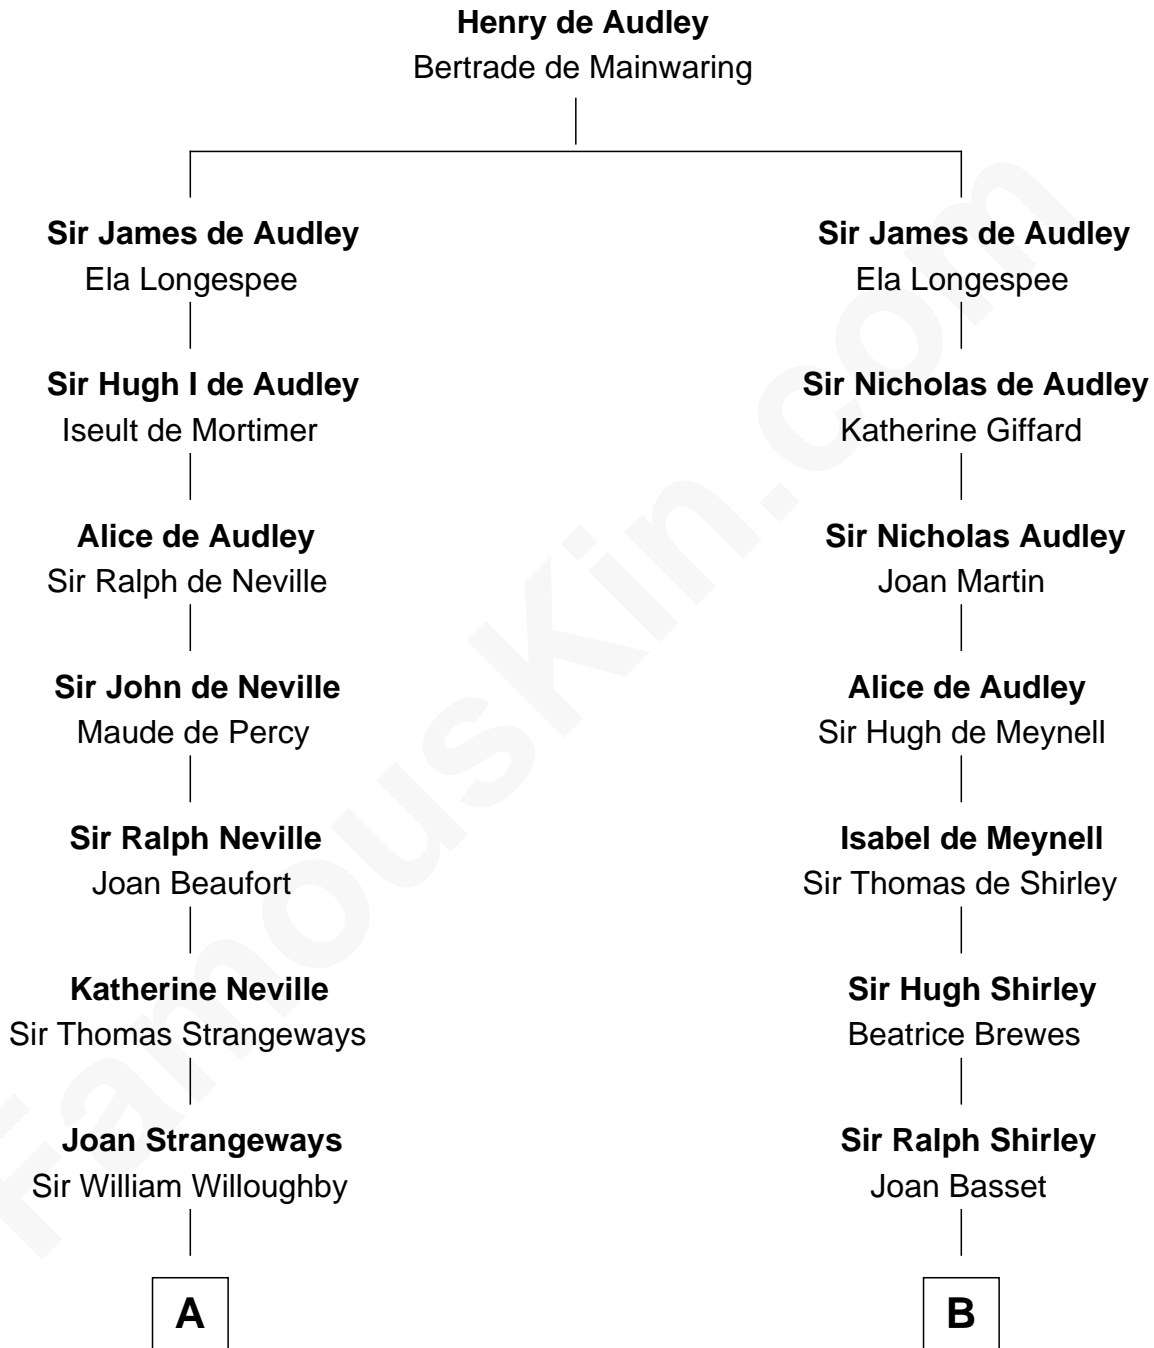

FamousKin.com
Relationship Chart of
Louis Auchincloss
Author

20th cousin 1 time removed of
Rutherford B. Hayes
19th U.S. President

C

Elizabeth Buck
John Auchincloss

John Winthrop Auchincloss
Joanna Hone Russell

Joseph Howland Auchincloss
Priscilla Dixon Stanton

Louis Auchincloss
Author

D

Abigail Hale
Isaac Chandler

Abigail Chandler
Israel Smith

Chloe Smith
Rutherford Hayes

Rutherford Hayes
Sophia Birchard

Rutherford B. Hayes
19th U.S. President