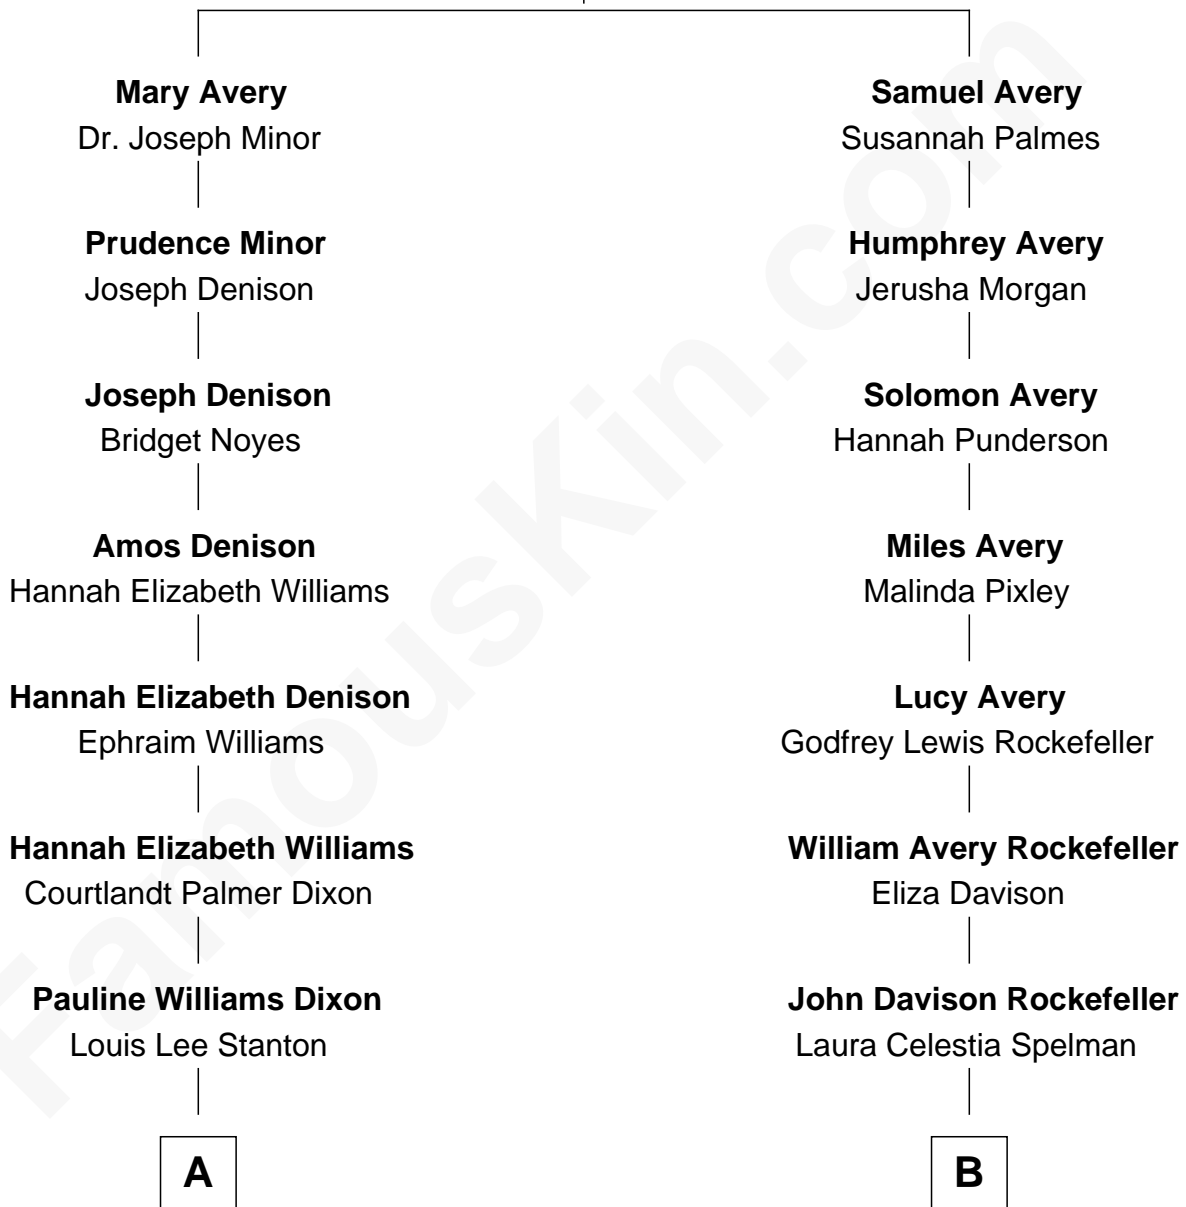

# FamousKin.com Relationship Chart of

**Louis Auchincloss**

*Author*

8th cousin of

**Nelson Rockefeller**

*41st U.S. Vice-President*

**James Avery**  
Joanna Greenslade

**A**

**Priscilla Dixon Stanton**  
Joseph Howland Auchincloss

**Louis Auchincloss**  
*Author*

**B**

**John Davison Rockefeller**  
Abby Greene Aldrich

**Nelson Rockefeller**  
*41st U.S. Vice-President*

FamousKin.com