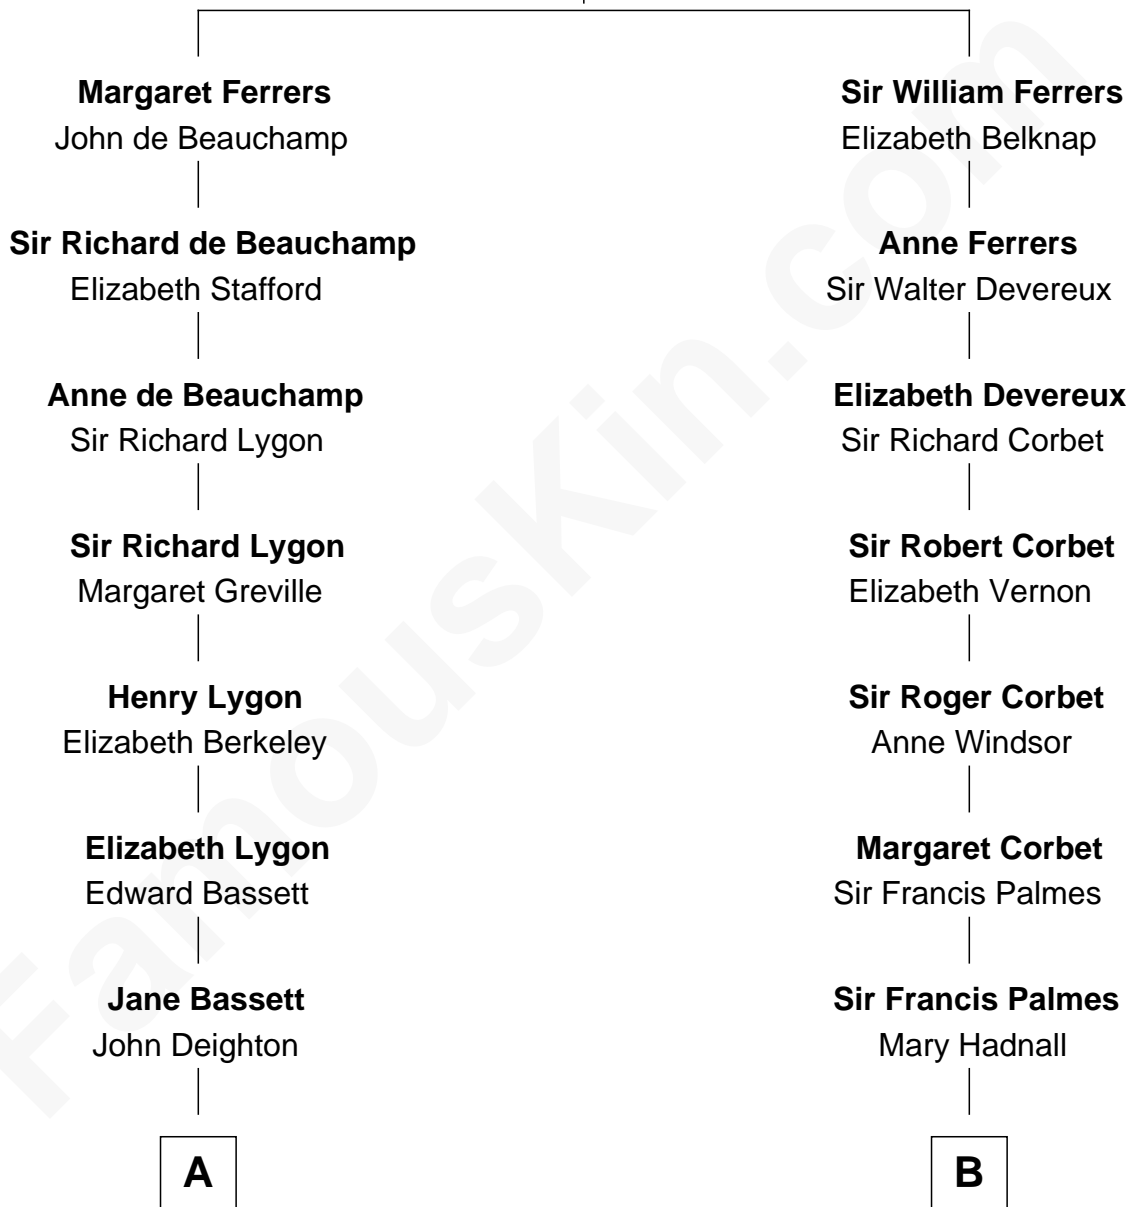

FamousKin.com Relationship Chart of

Louis Auchincloss

Author

16th cousin 2 times removed of

Nelson Rockefeller

41st U.S. Vice-President

Sir Edmund Ferrers

Ellen Roche

C

John Davison Rockefeller

Abby Greene Aldrich

Nelson Rockefeller

41st U.S. Vice-President

FamousKin.com