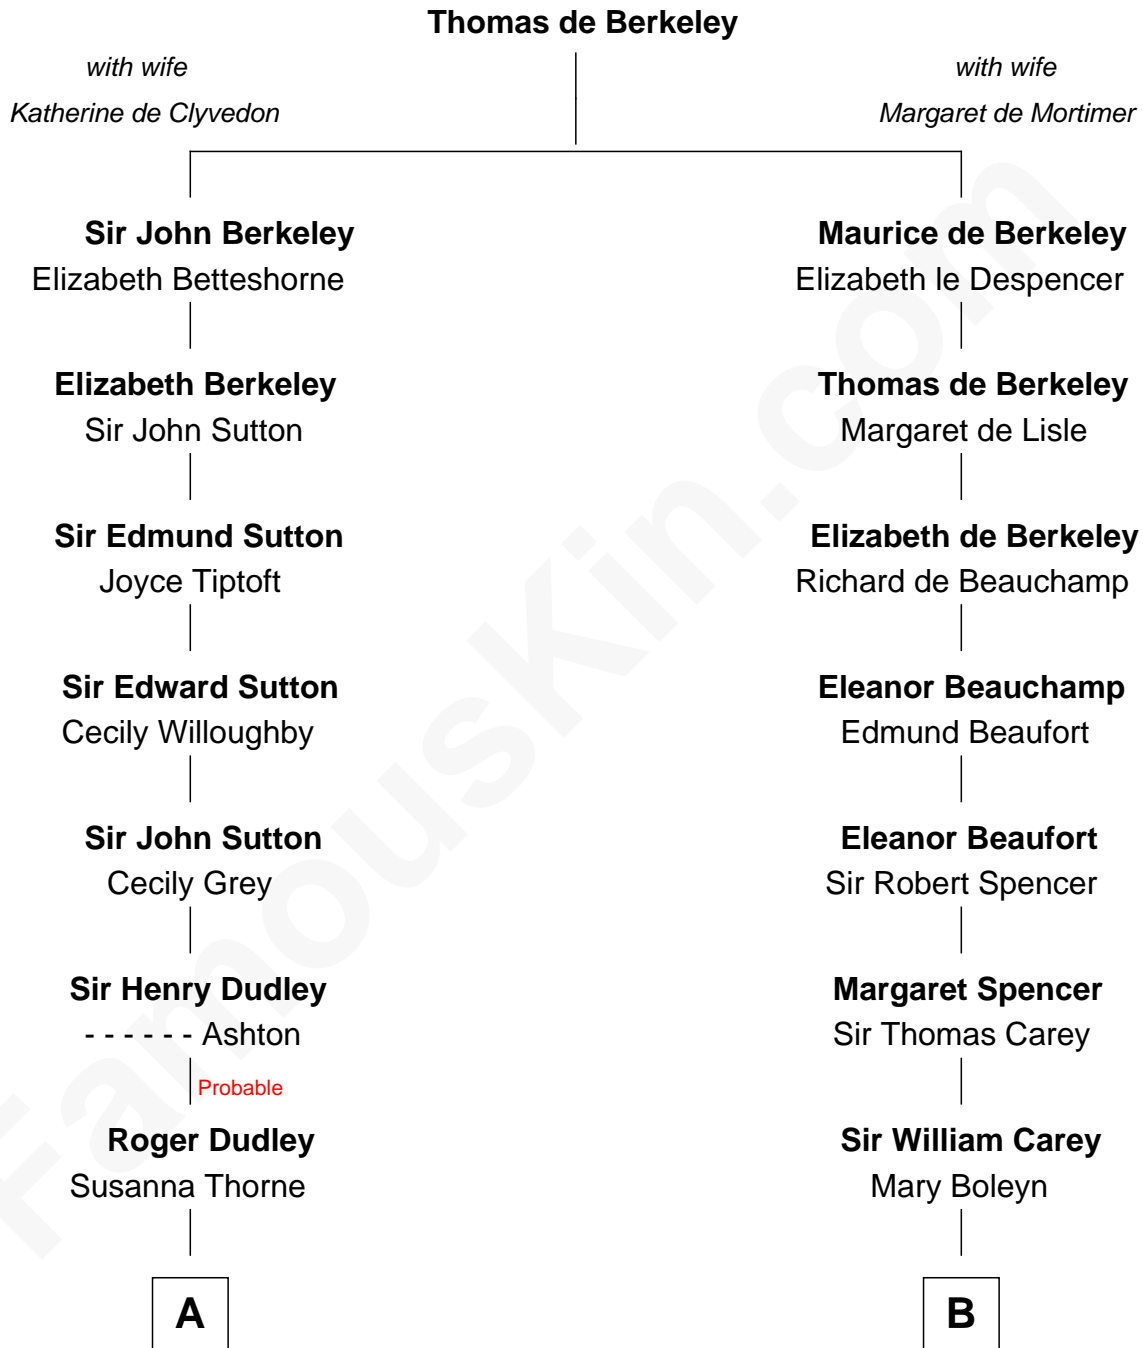

FamousKin.com
Relationship Chart of
Louis Auchincloss
Author

16th cousin 4 times removed of

Nelson Rockefeller
41st U.S. Vice-President

C

|
William Avery Rockefeller

Eliza Davison

|
John Davison Rockefeller

Laura Celestia Spelman

|
John Davison Rockefeller

Abby Greene Aldrich

|
Nelson Rockefeller

41st U.S. Vice-President

FamousKin.com