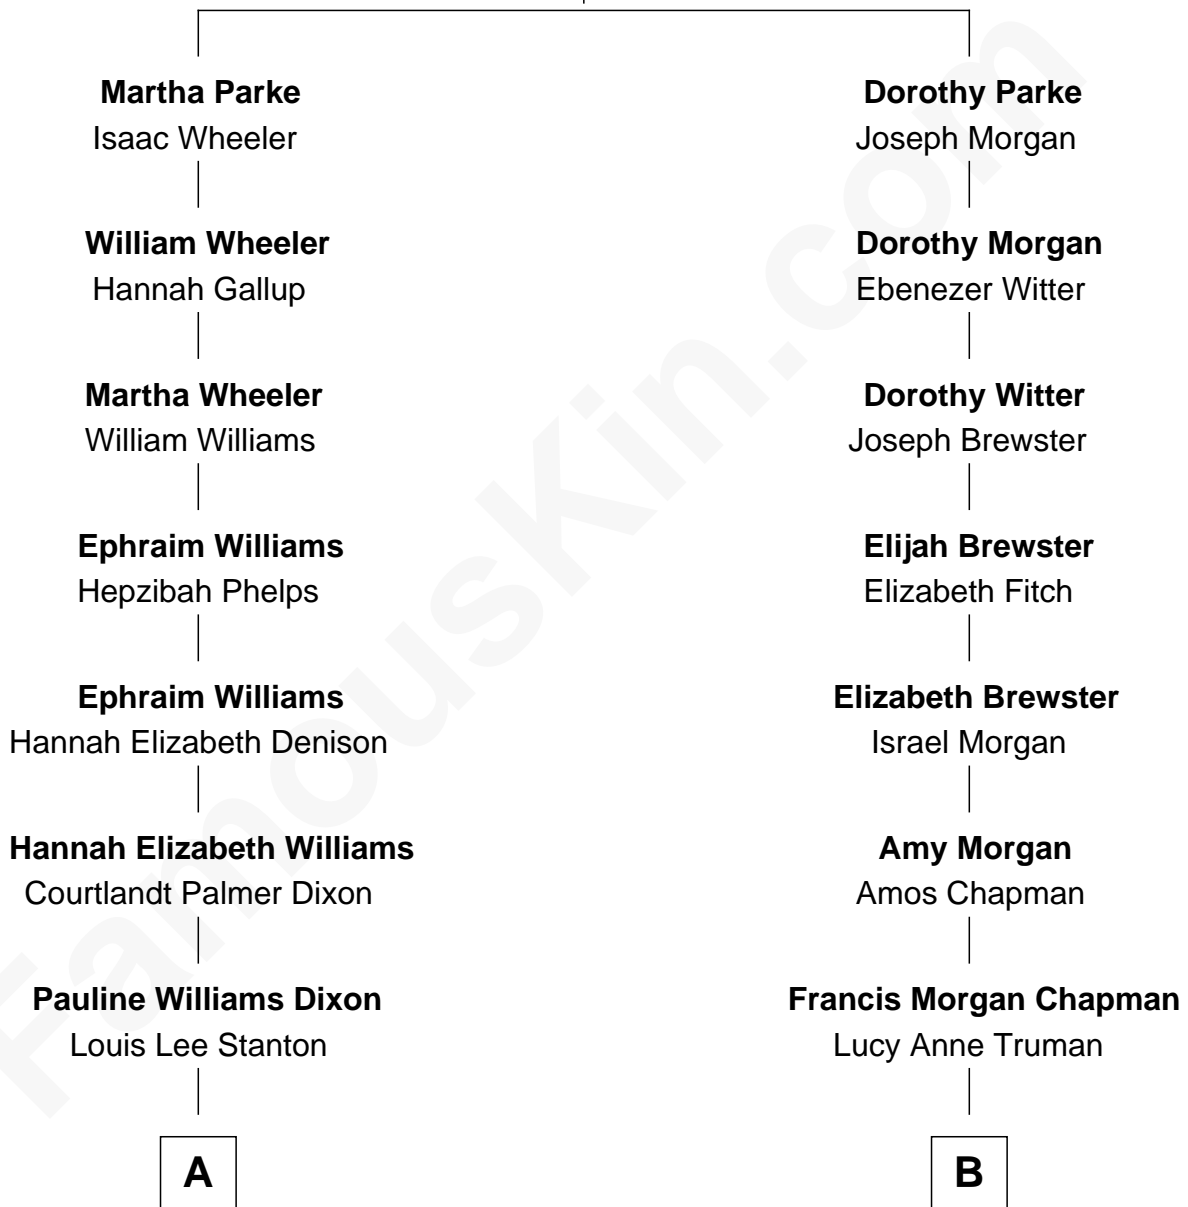

FamousKin.com Relationship Chart of

Louis Auchincloss

Author

8th cousin 1 time removed of

Nelson Rockefeller

41st U.S. Vice-President

Thomas Parke
Dorothy Thompson

A

Priscilla Dixon Stanton
Joseph Howland Auchincloss

Louis Auchincloss
Author

B

Abby Pearce Truman Chapman
Nelson Wilmarth Aldrich

Abby Greene Aldrich
John Davison Rockefeller

Nelson Rockefeller
41st U.S. Vice-President