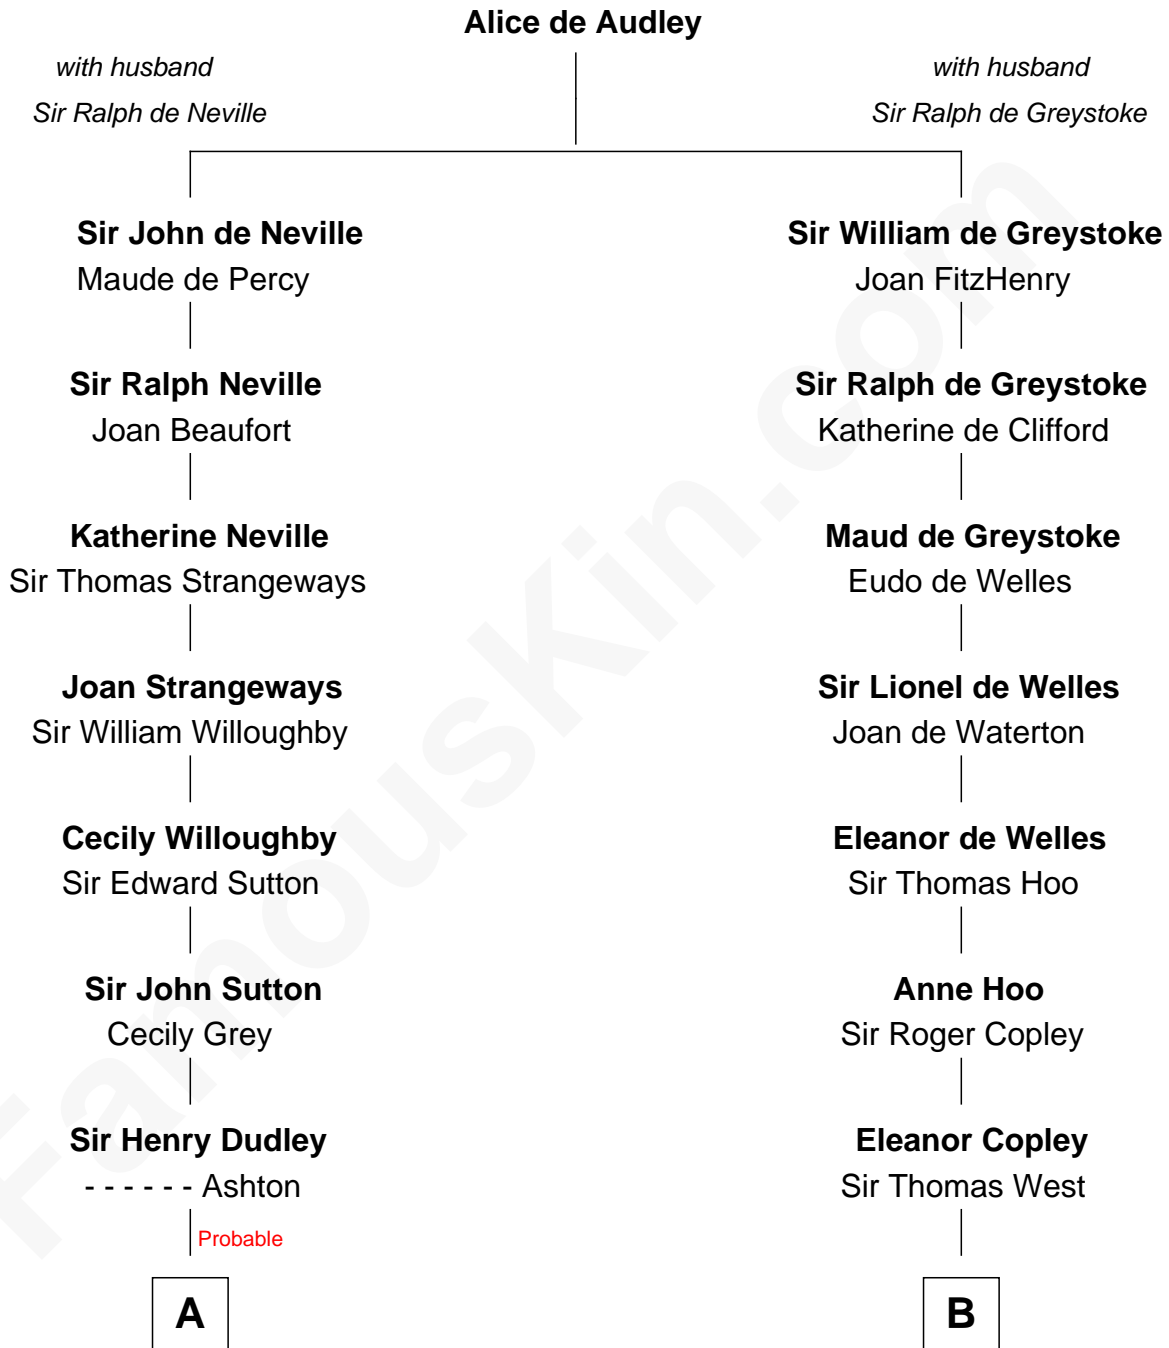

FamousKin.com
Relationship Chart of
Louis Auchincloss
Author

17th cousin 4 times removed of

Nelson Rockefeller
41st U.S. Vice-President

C

—
Lucy Avery

Godfrey Lewis Rockefeller

—
William Avery Rockefeller

Eliza Davison

—
John Davison Rockefeller

Laura Celestia Spelman

—
John Davison Rockefeller

Abby Greene Aldrich

—
Nelson Rockefeller

41st U.S. Vice-President

FamousKin.com