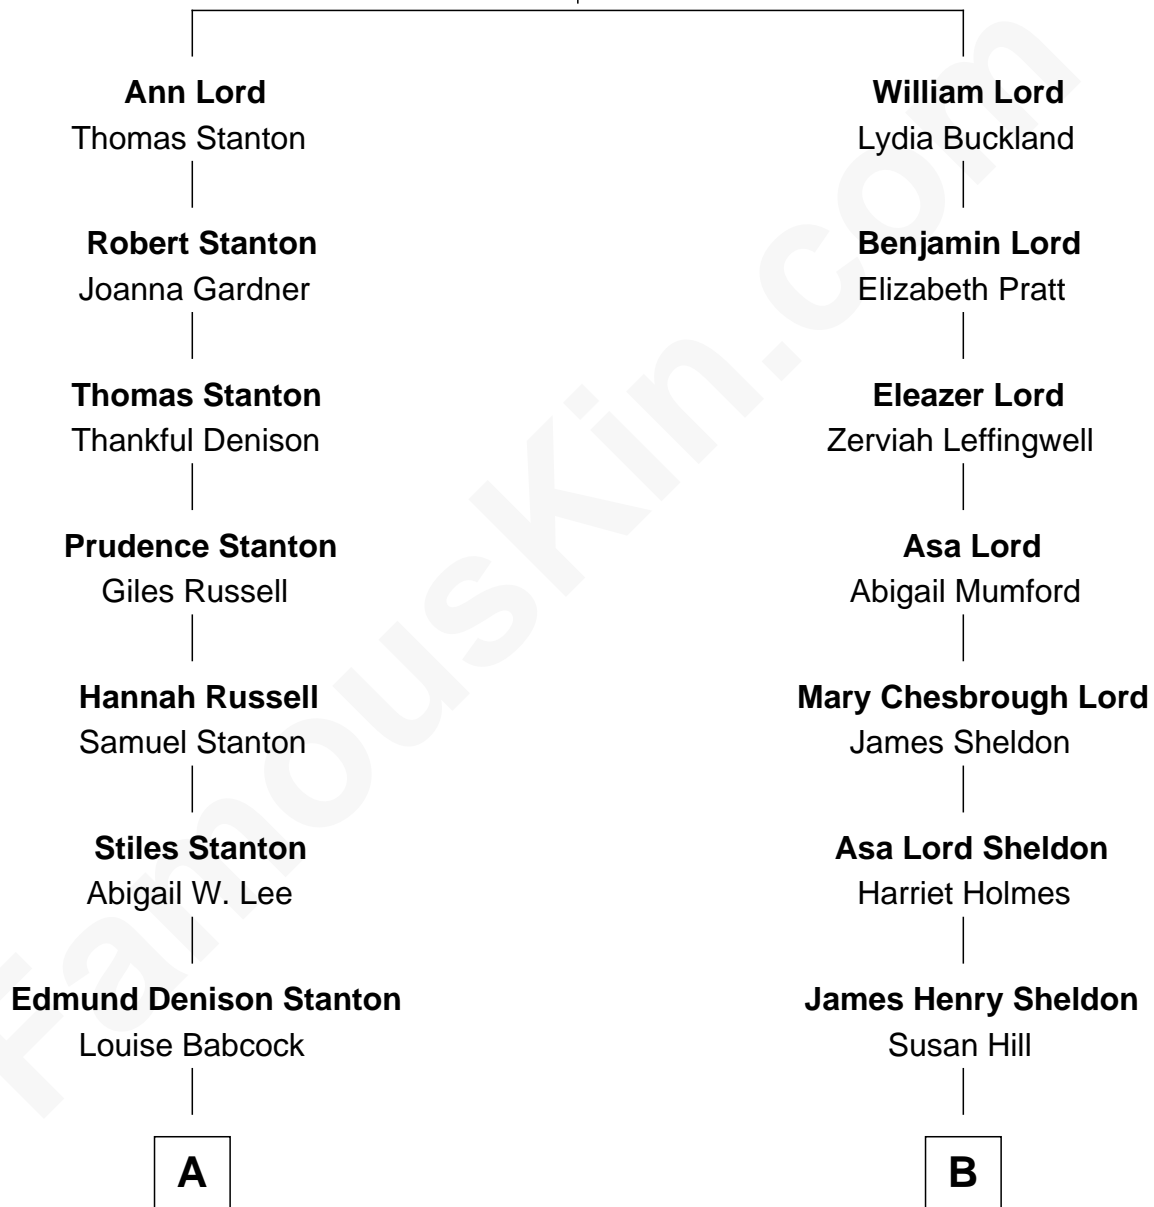

FamousKin.com
Relationship Chart of
Louis Auchincloss

Author

9th cousin of

Mamie (Doud) Eisenhower

First Lady of President Dwight Eisenhower

Thomas Lord

Dorothy Bird

A

Louis Lee Stanton
Pauline Williams Dixon

Priscilla Dixon Stanton
Joseph Howland Auchincloss

Louis Auchincloss
Author

B

Mary Cornelia Sheldon
Royal Houghton Doud

John Sheldon Doud
Elivera Mathilda Carlson

Mamie (Doud) Eisenhower
First Lady of Dwight Eisenhower