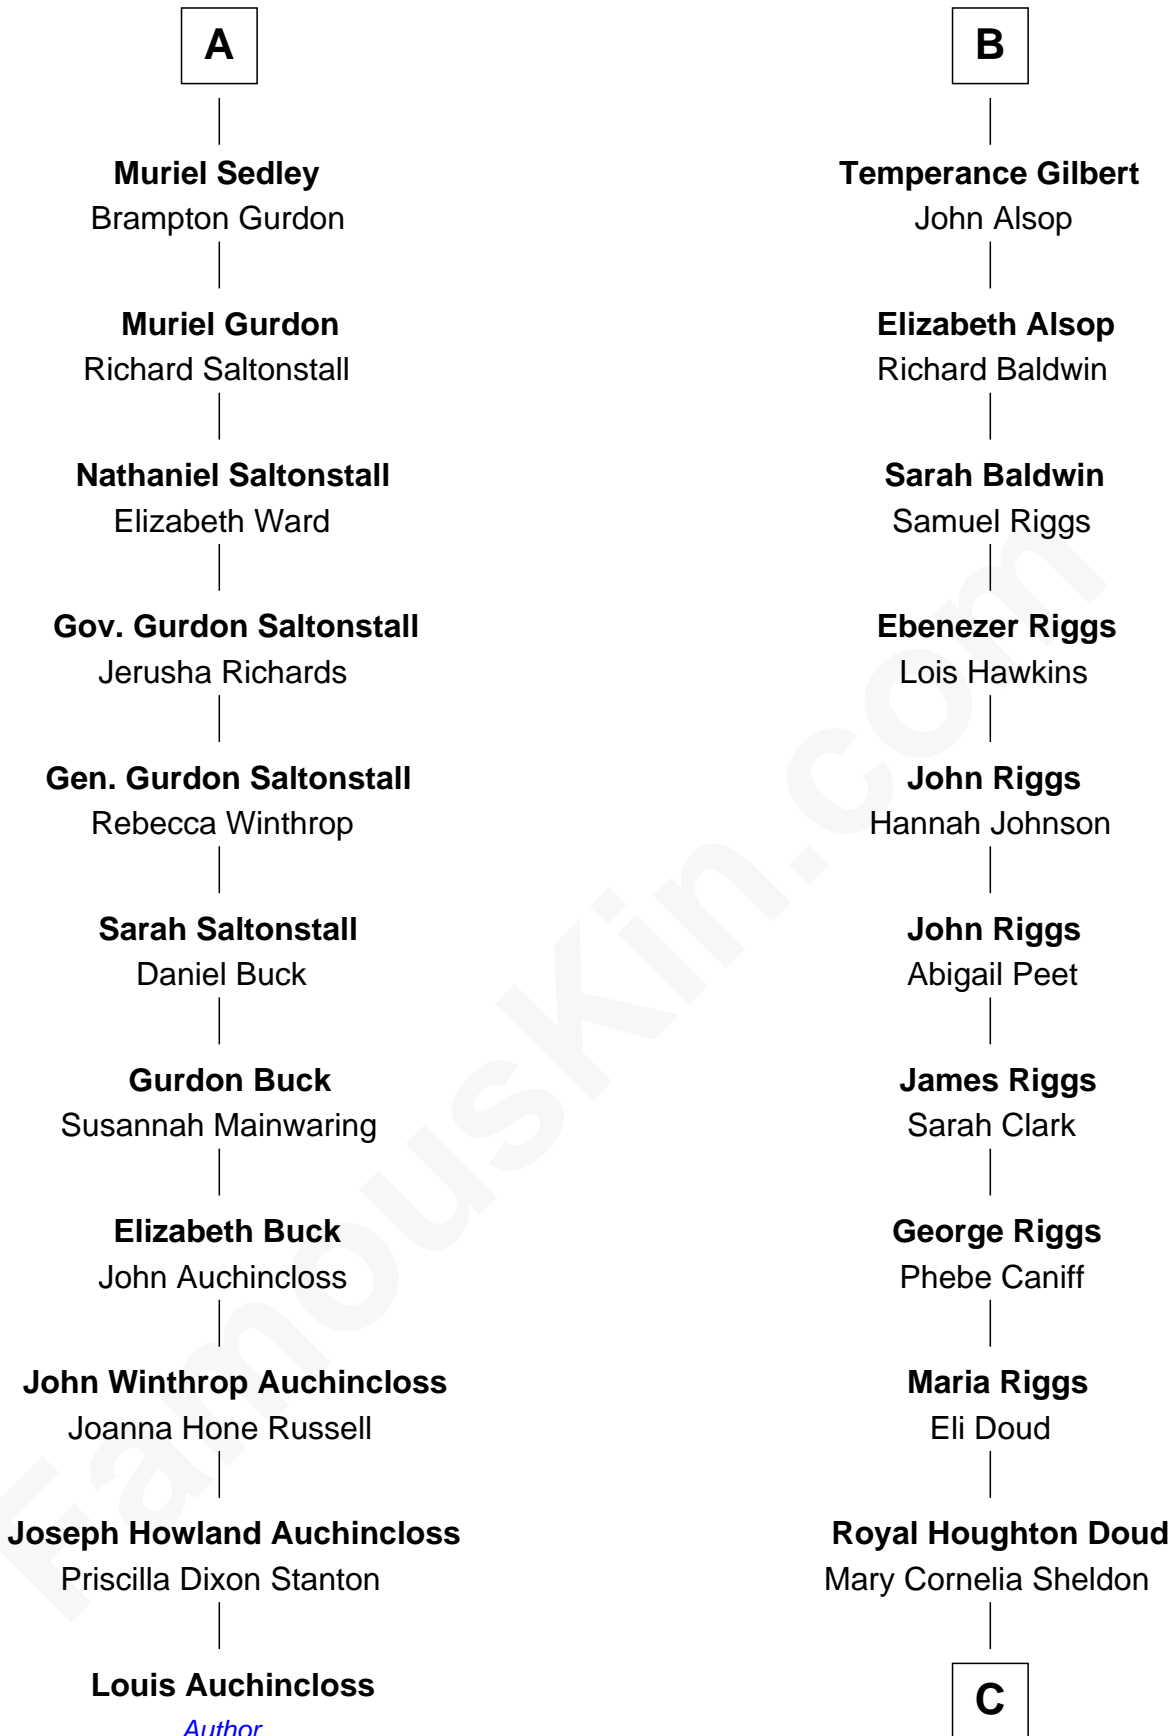

FamousKin.com

Relationship Chart of

Louis Auchincloss

Author

17th cousin 1 time removed of

Mamie (Doud) Eisenhower

First Lady of President Dwight Eisenhower

C

|
John Sheldon Doud
Elivera Mathilda Carlson

|
Mamie (Doud) Eisenhower
First Lady of Dwight Eisenhower

FamousKin.com