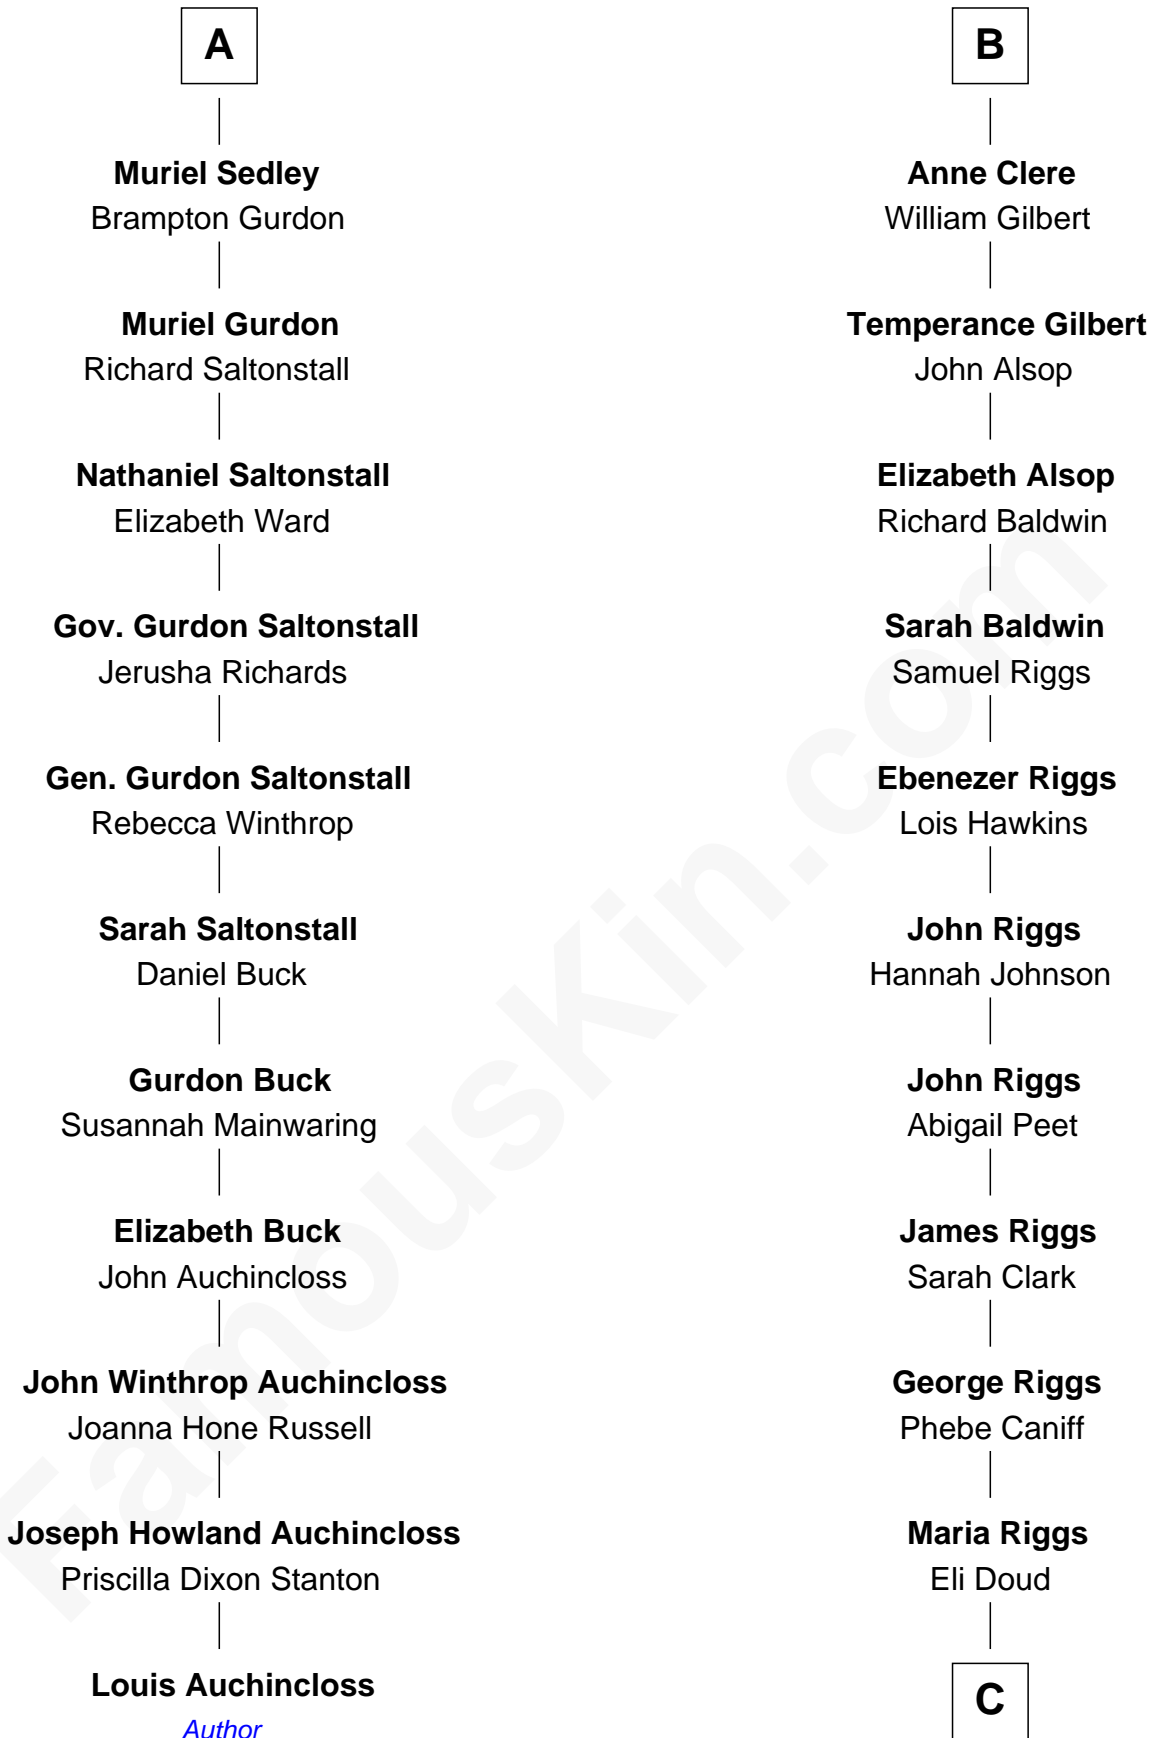

FamousKin.com

Relationship Chart of

Louis Auchincloss

Author

17th cousin 2 times removed of

Mamie (Doud) Eisenhower

First Lady of President Dwight Eisenhower

Sir Richard Fitzalan

Elizabeth de Bohun

Elizabeth Fitzalan
Sir Thomas Mowbray

Margaret Mowbray
Sir Robert Howard

Sir John Howard
Margaret Chedworth

Katherine Howard
Sir John Bouchier

Jane Bouchier
Edmund Knyvet

John Knyvet
Agnes Harcourt

Abigail Knyvet
Martin Sedley

A

Joan Fitzalan
Sir William Beauchamp

Joan Beauchamp
James Butler

Sir Thomas Butler
Anne Hankeford

Margaret Butler
Sir William Boleyn

Alice Boleyn
Sir Robert Clere

Sir John Clere
Anne Tyrrell

Sir Edmund Clere
Frances Fulmerston

B

C

—
Royal Houghton Doud

Mary Cornelia Sheldon

—
John Sheldon Doud

Elivera Mathilda Carlson

—
Mamie (Doud) Eisenhower