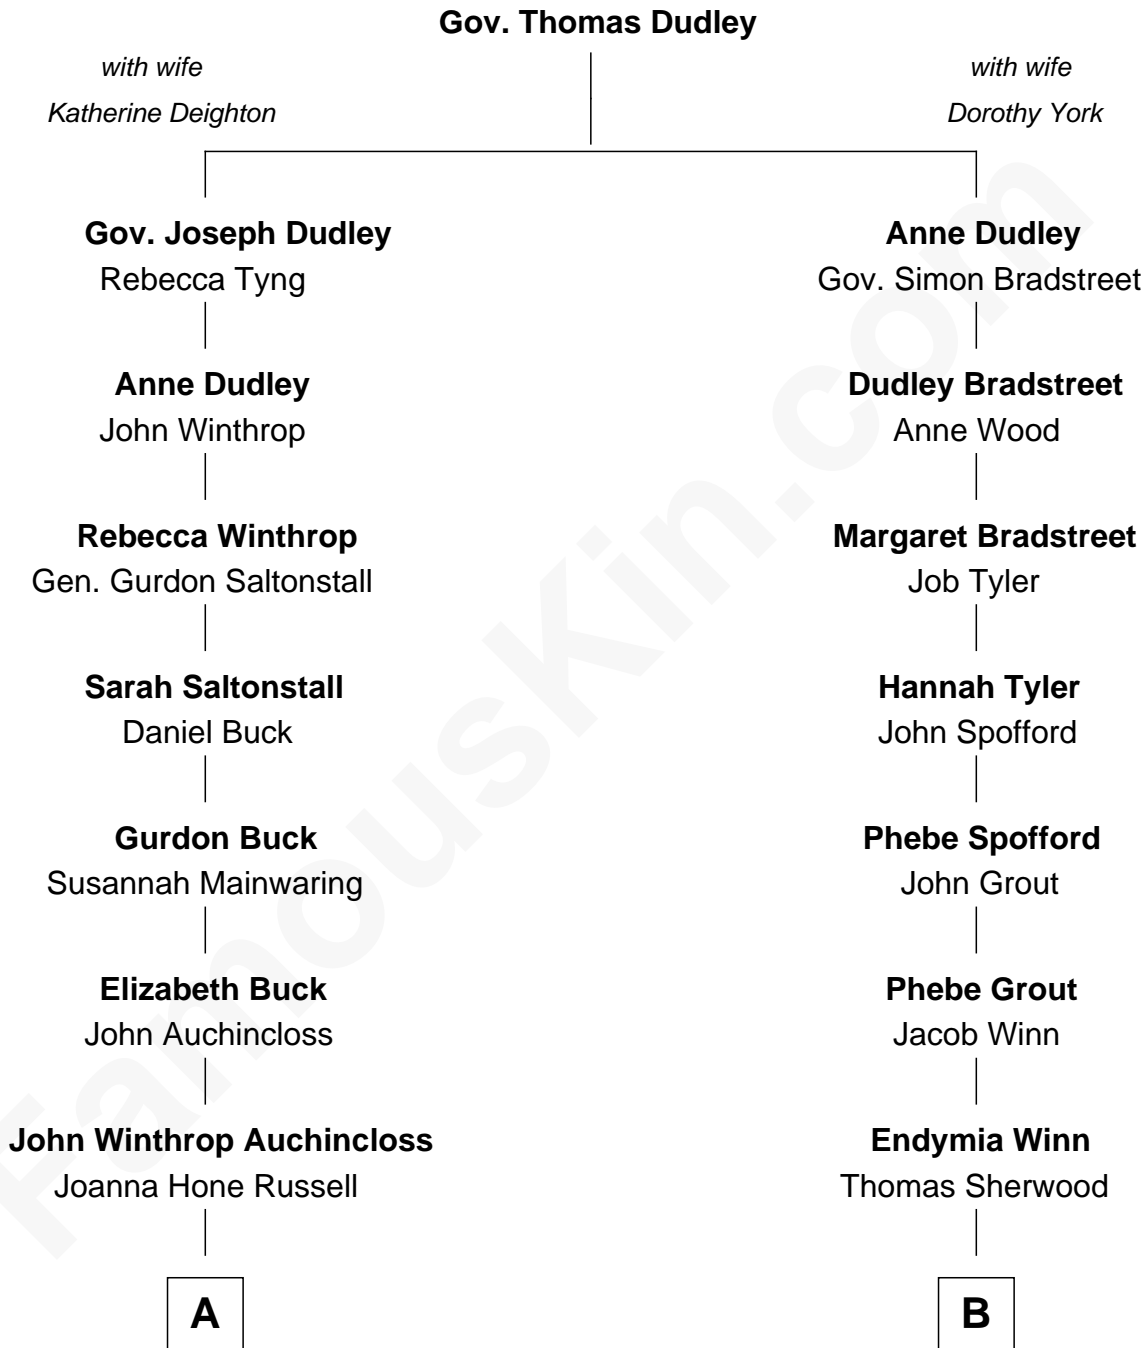

FamousKin.com
Relationship Chart of
Louis Auchincloss
Author

8th cousin 2 times removed of
Herbert Hoover
31st U.S. President

A

Joseph Howland Auchincloss

Priscilla Dixon Stanton

Louis Auchincloss

Author

B

Lucinda Sherwood

John Minthorn

Theodore Minthorn

Mary Wasley

Hulda Randall Minthorn

Jessie Clark Hoover

Herbert Hoover

31st U.S. President