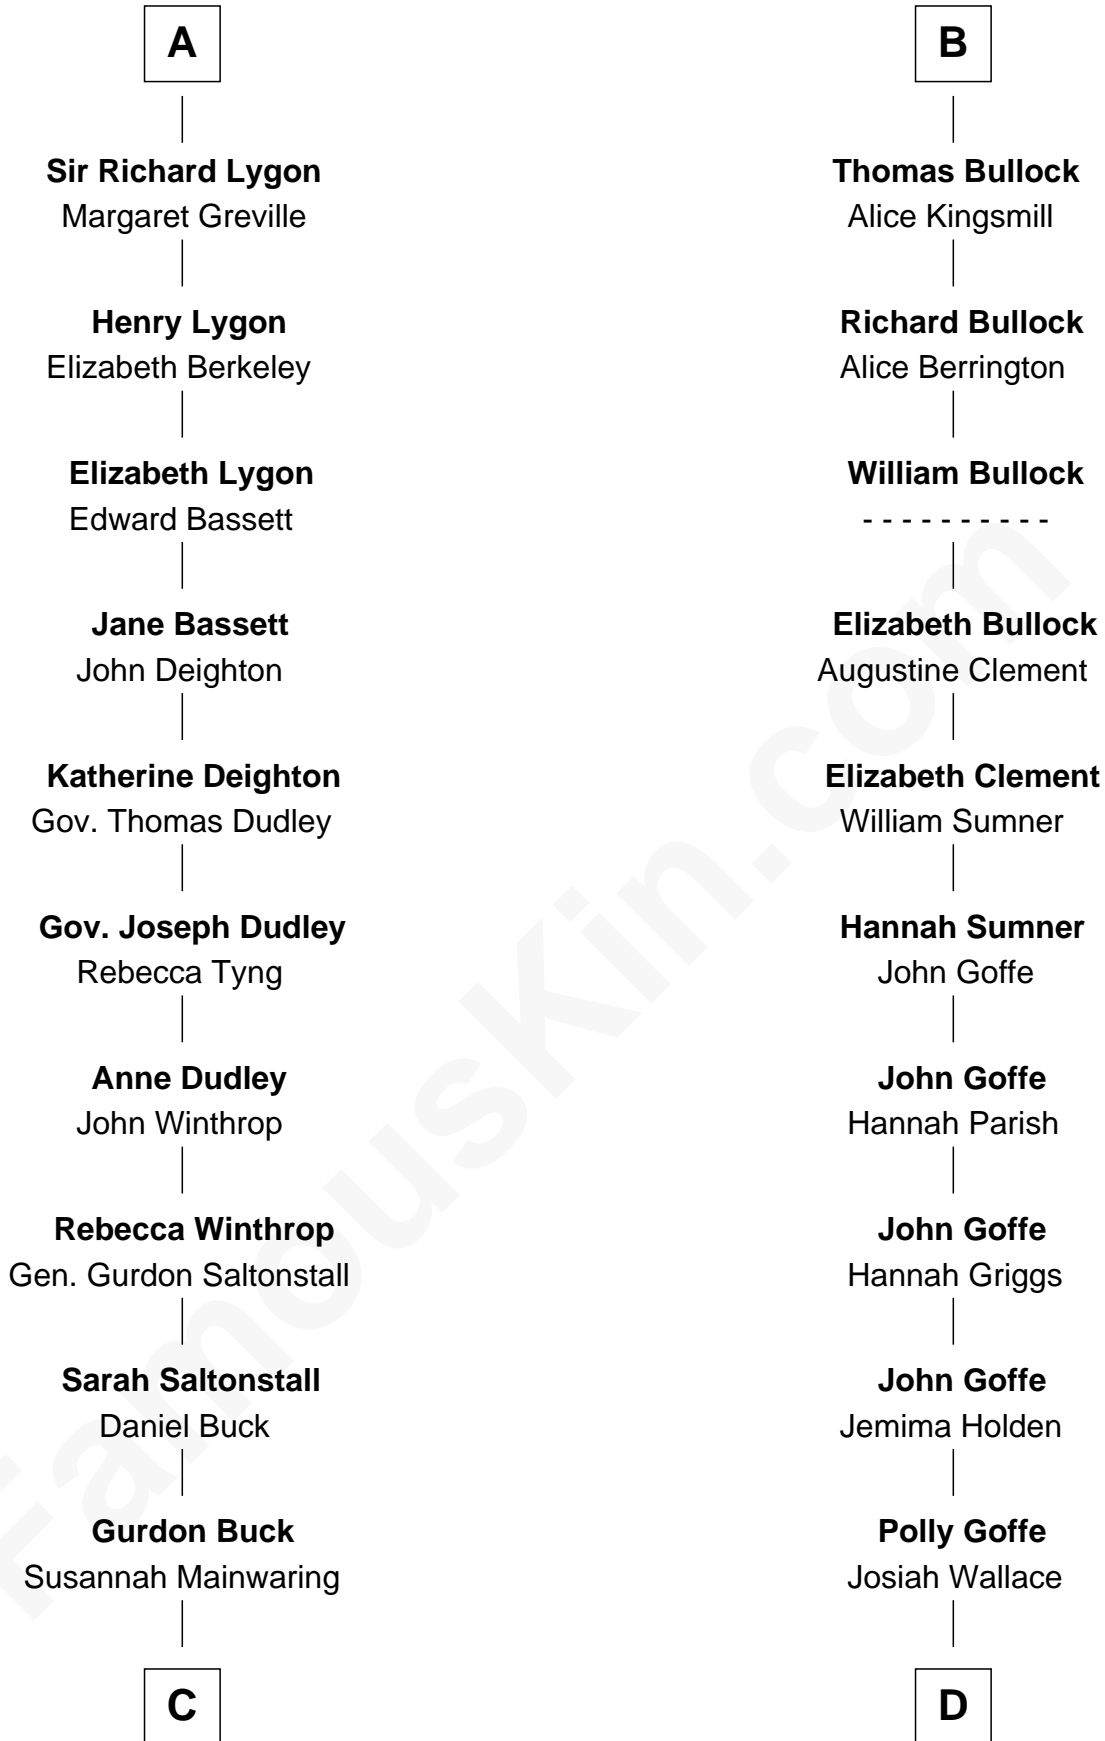

FamousKin.com Relationship Chart of

Louis Auchincloss

Author

20th cousin of

Lou (Henry) Hoover

First Lady of President Herbert Hoover

C

Elizabeth Buck
John Auchincloss

John Winthrop Auchincloss
Joanna Hone Russell

Joseph Howland Auchincloss
Priscilla Dixon Stanton

Louis Auchincloss
Author

D

Nancy M. Wallace
John Scobey

Philomelia Sophia Scobey
Phineas Weed

Florence Ida Weed
Charles Delano Henry

Lou (Henry) Hoover
First Lady of Herbert Hoover

FamousKin.com